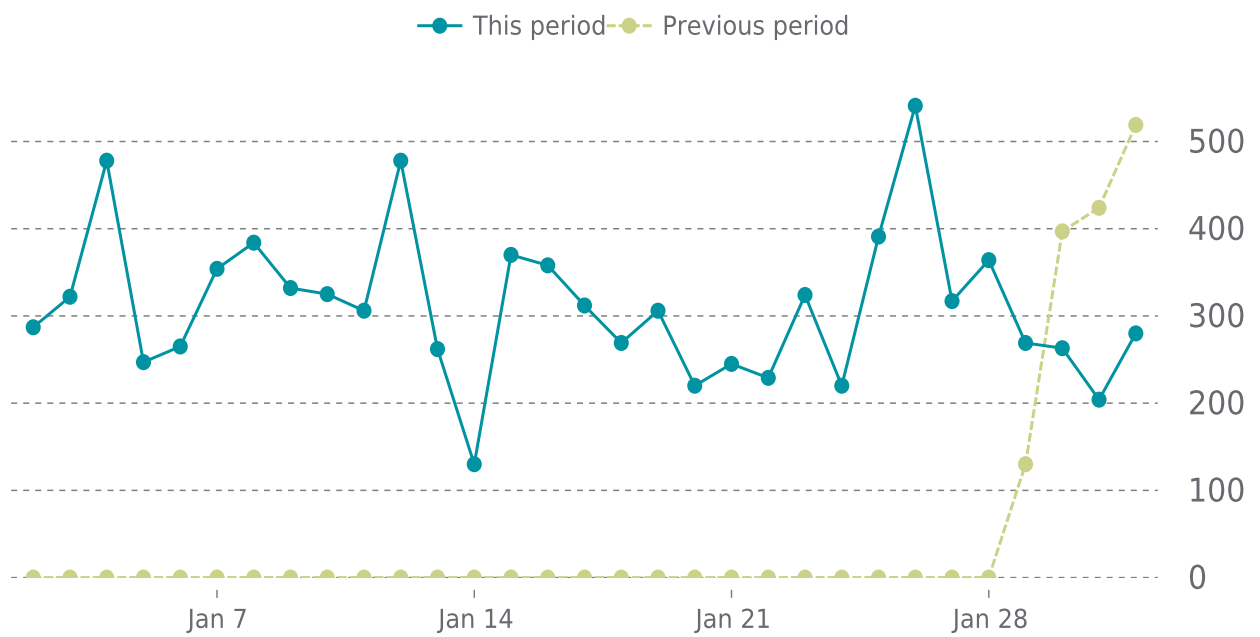

## OVERVIEW

last 24 hours

**100%**

last 7 days

**100%**

last 30 days

**99%**

## UPTIME HISTORY

Event	Date	Reason	Duration
UP	01/18/2023	-	13d 23h
DOWN	01/18/2023	Secure Connection Failed	4m 9s

# ✓ ANALYTICS

Traffic up by: **556.6%**

01/01/2023 to 01/31/2023

## SESSIONS