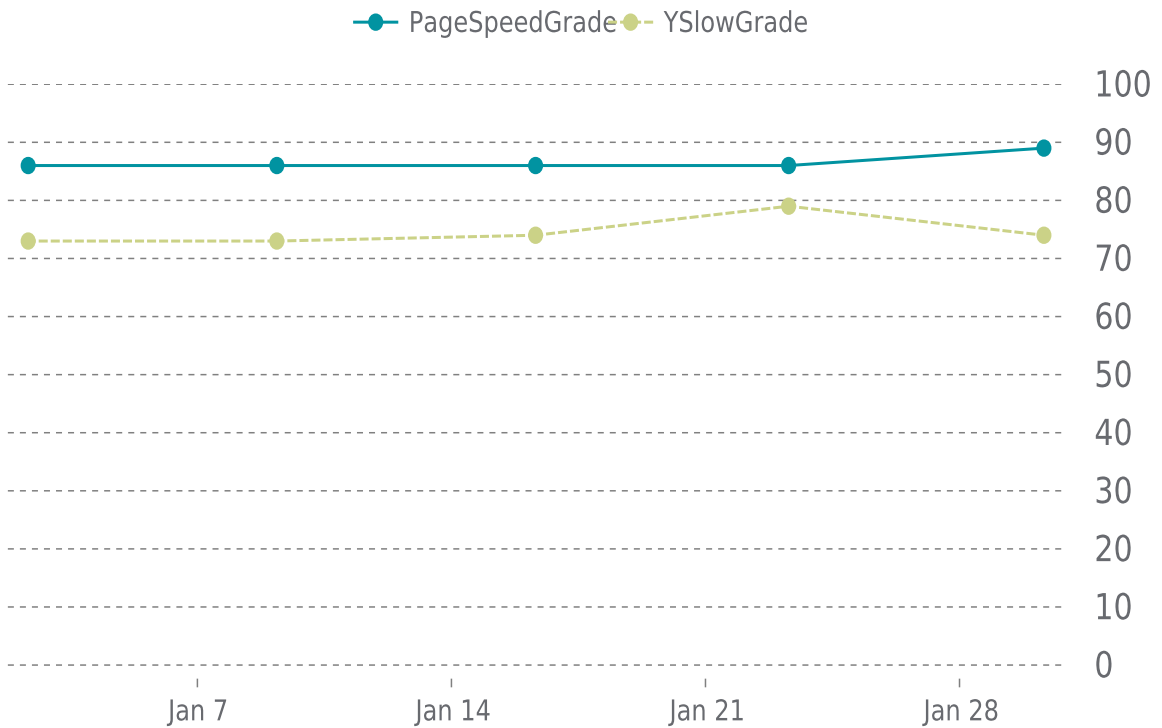

# ✓ PERFORMANCE

Total performance checks: **5**

01/01/2023 to 01/31/2023

## MOST RECENT SCAN

01/30/2023

PageSpeed Grade

**B (89%)**

Previous check: 86%

YSlow Grade

**C (74%)**

Previous check: 79%

## PERFORMANCE OVERVIEW

## PERFORMANCE HISTORY

Date	Load time	PageSpeed	YSlow
01/30/2023 07:49	1.48 s	B (89%)	C (74%)
01/23/2023 07:00	1.49 s	B (86%)	C (79%)
01/16/2023 07:39	1.67 s	B (86%)	C (74%)
01/09/2023 04:32	1.48 s	B (86%)	C (73%)
01/02/2023 08:05	2.34 s	B (86%)	C (73%)