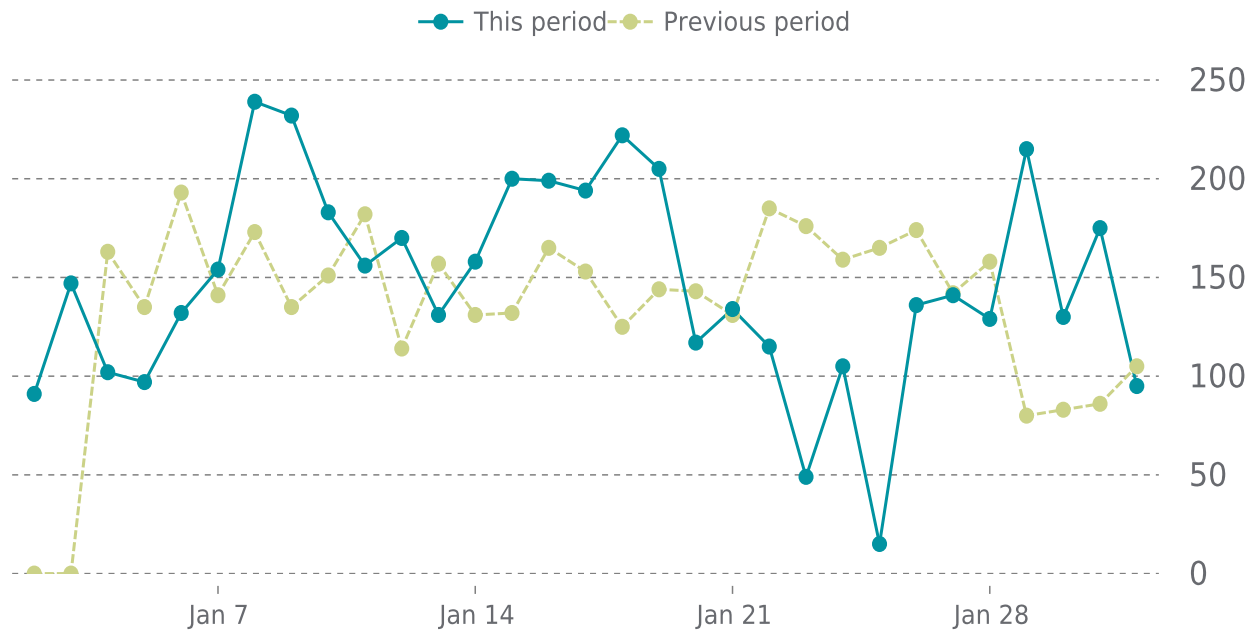

## OVERVIEW

last 24 hours

**100%**

last 7 days

**100%**

last 30 days

**100%**

## UPTIME HISTORY

Event	Date	Reason	Duration
UP	06/21/2022	-	224d 22h

# ✓ ANALYTICS

Traffic up by: **9.3%**  
01/01/2023 to 01/31/2023

## SESSIONS