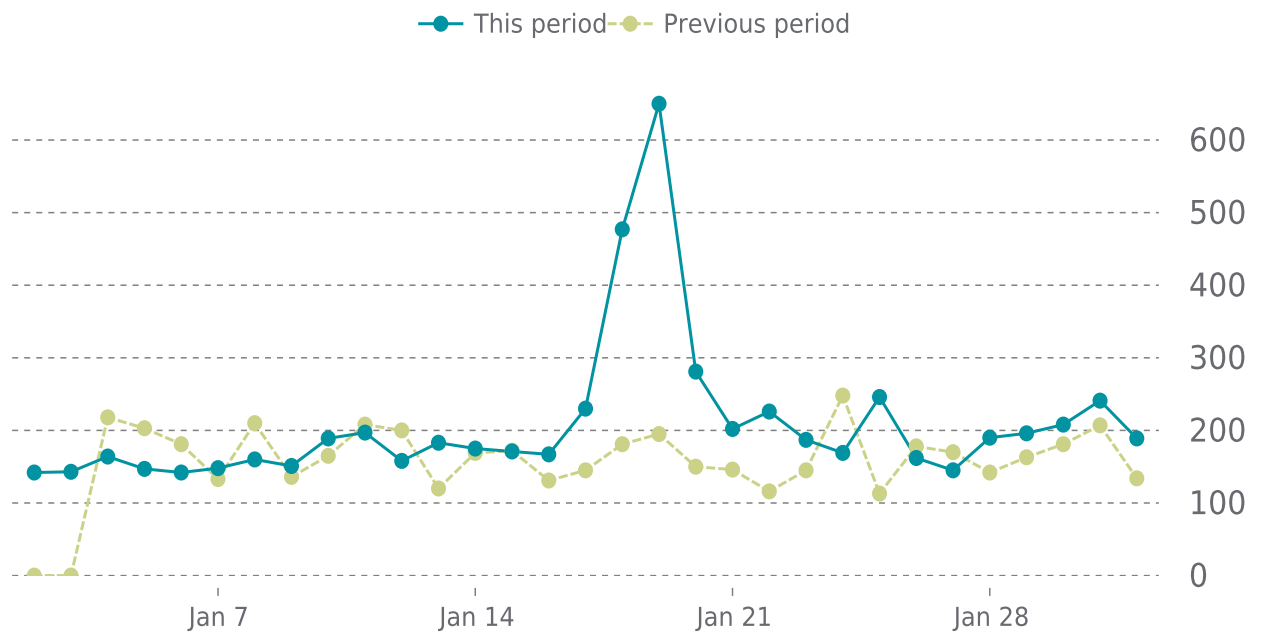

UPTIME HISTORY

Event	Date	Reason	Duration
UP	07/06/2022	-	209d 12h

✓ ANALYTICS

Traffic up by: **32.4%**
01/01/2023 to 01/31/2023

SESSIONS

SECURITY

Total security checks: **6**

01/01/2023 to 01/31/2023