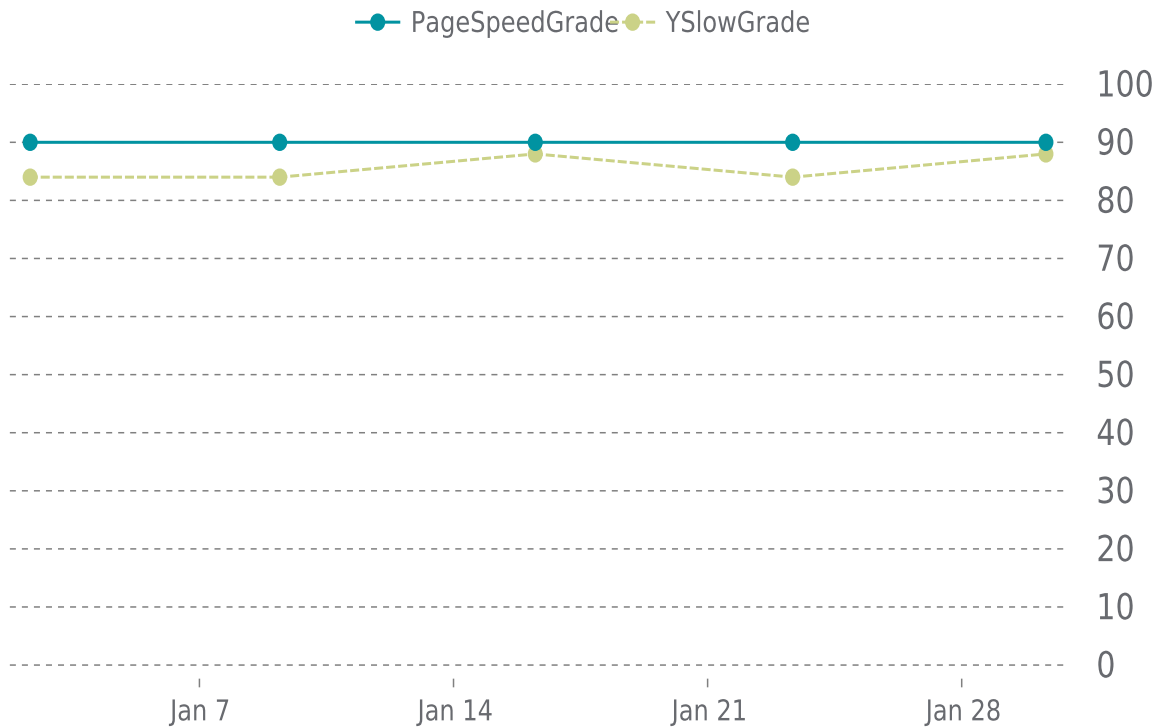

✓ PERFORMANCE

Total performance checks: **5**

01/01/2023 to 01/31/2023

MOST RECENT SCAN

01/30/2023

PageSpeed Grade

A (90%)

Previous check: 90%

YSlow Grade

B (88%)

Previous check: 84%

PERFORMANCE OVERVIEW

PERFORMANCE HISTORY

Date	Load time	PageSpeed	YSlow
01/30/2023 07:41	0.79 s	A (90%)	B (88%)
01/23/2023 08:14	0.83 s	A (90%)	B (84%)
01/16/2023 06:03	0.81 s	A (90%)	B (88%)
01/09/2023 05:05	0.81 s	A (90%)	B (84%)
01/02/2023 08:05	1.15 s	A (90%)	B (84%)