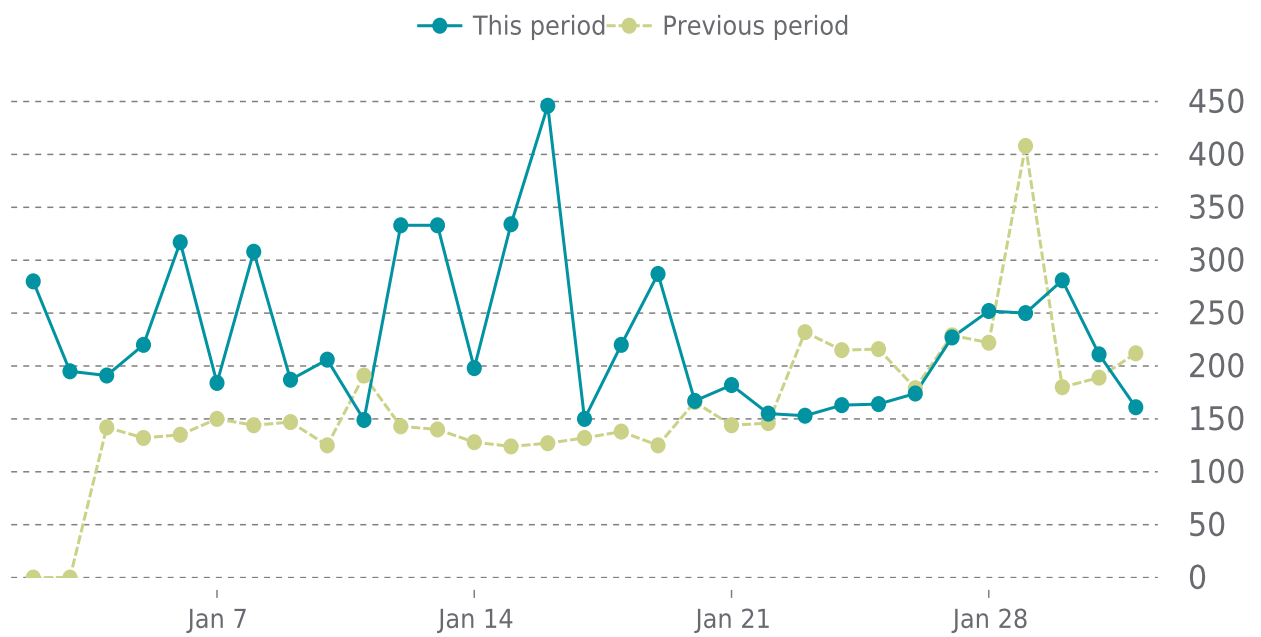

✓ ANALYTICS

Traffic up by: **42.7%**

01/01/2023 to 01/31/2023

SESSIONS