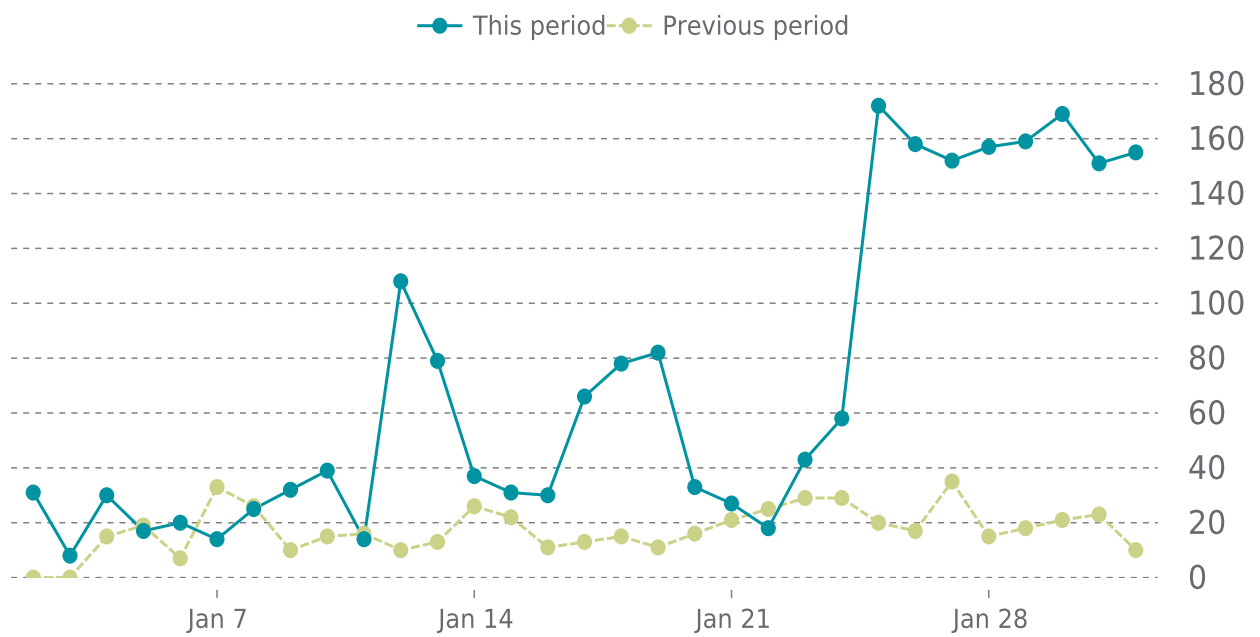

## OVERVIEW

last 24 hours

**100%**

last 7 days

**100%**

last 30 days

**100%**

## UPTIME HISTORY

Event	Date	Reason	Duration
UP	01/24/2023	-	7d 8h

# ✓ ANALYTICS

Traffic up by: **305.4%**  
01/01/2023 to 01/31/2023

## SESSIONS