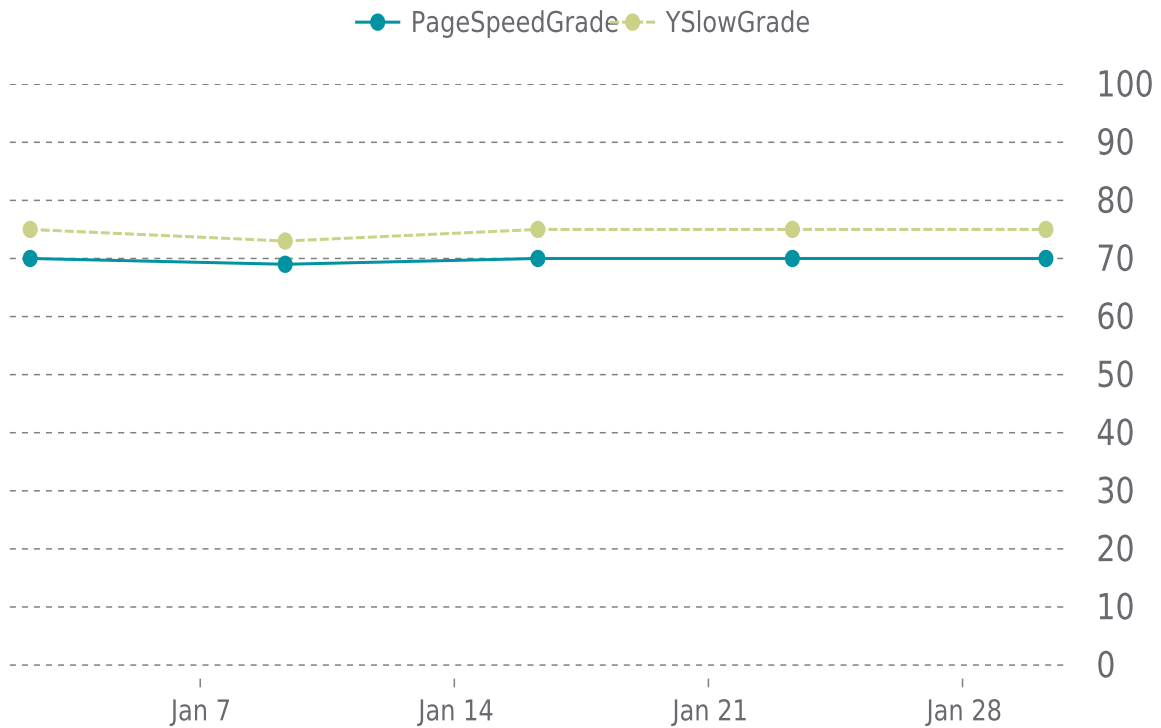

# ✓ PERFORMANCE

Total performance checks: **5**

01/01/2023 to 01/31/2023

## MOST RECENT SCAN

01/30/2023

PageSpeed Grade

**C (70%)**

Previous check: 70%

YSlow Grade

**C (75%)**

Previous check: 75%

## PERFORMANCE OVERVIEW

## PERFORMANCE HISTORY

Date	Load time	PageSpeed	YSlow
01/30/2023 07:08	1.61 s	C (70%)	C (75%)
01/23/2023 07:32	1.72 s	C (70%)	C (75%)
01/16/2023 07:15	1.61 s	C (70%)	C (75%)
01/09/2023 08:10	1.59 s	D (69%)	C (73%)
01/02/2023 07:34	1.83 s	C (70%)	C (75%)