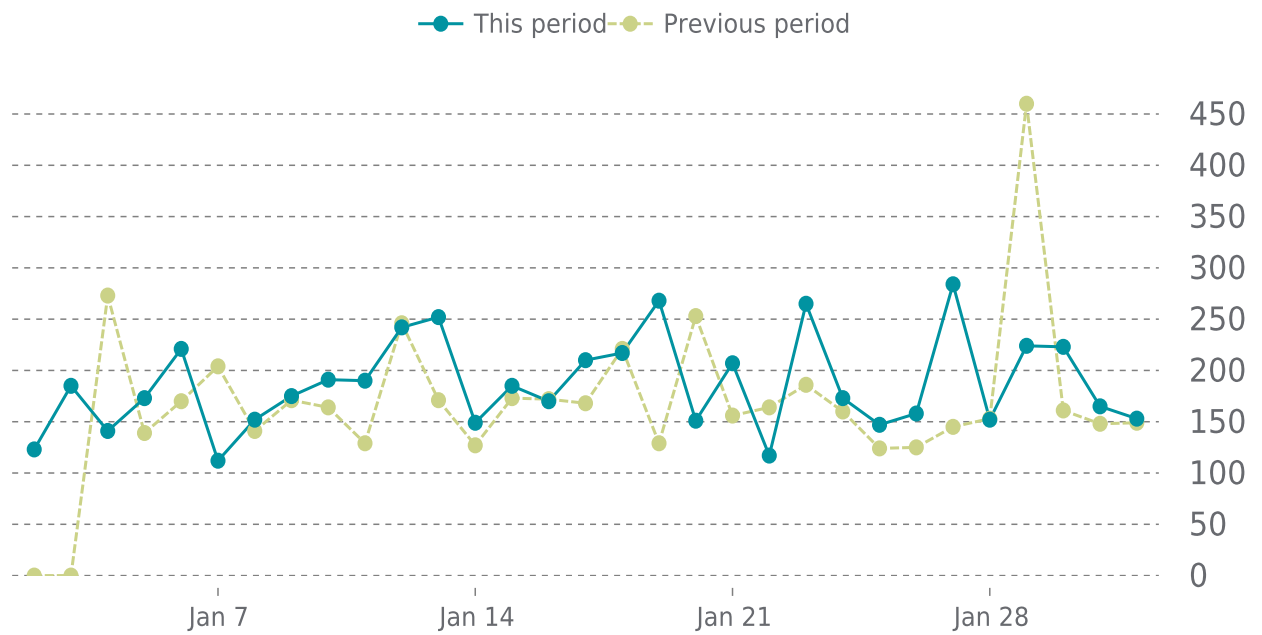

## OVERVIEW

last 24 hours

**100%**

last 7 days

**100%**

last 30 days

**100%**

## UPTIME HISTORY

Event	Date	Reason	Duration
UP	07/08/2021	-	572d 14h

# ✓ ANALYTICS

Traffic up by: **11.4%**

01/01/2023 to 01/31/2023

## SESSIONS