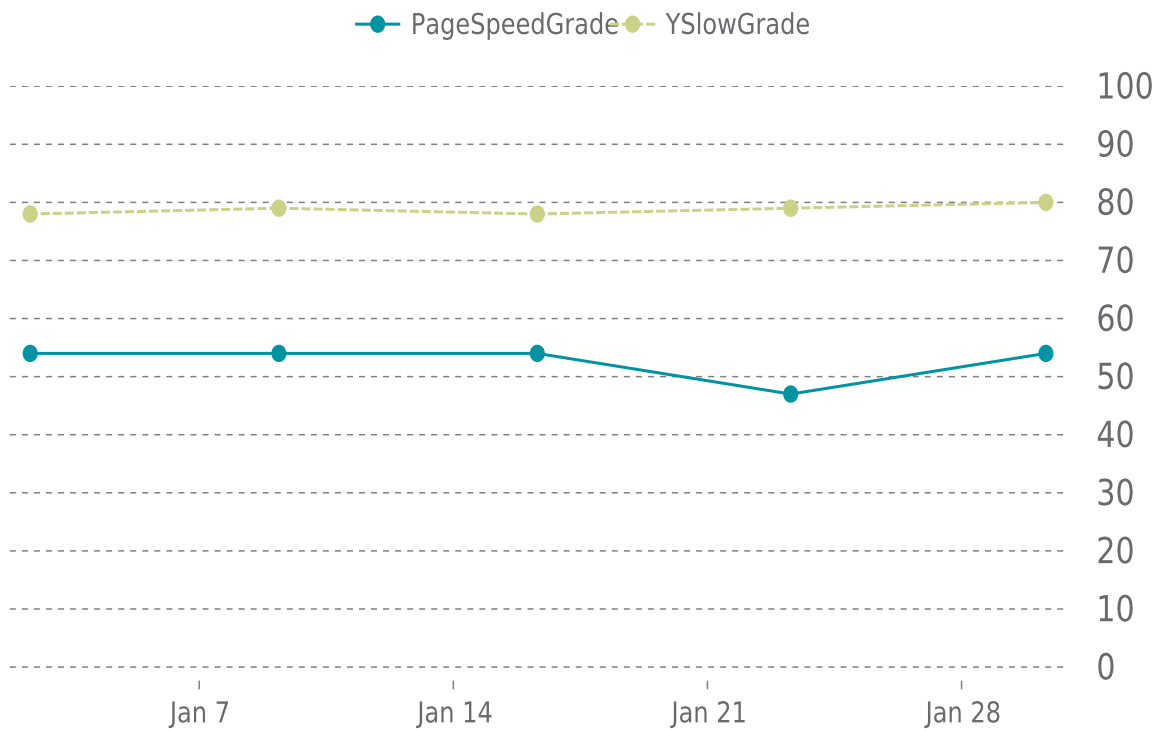

Event	Date	Reason	Duration
UP	10/19/2022	-	104d 14h

✓ ANALYTICS

Traffic down by: **2.5%**

01/01/2023 to 01/31/2023

SESSIONS

SECURITY

Total security checks: **5**

01/01/2023 to 01/31/2023

✓ PERFORMANCE

Total performance checks: **5**

01/01/2023 to 01/31/2023

MOST RECENT SCAN

01/30/2023

PageSpeed Grade

E (54%)

Previous check: 47%

YSlow Grade

B (80%)

Previous check: 79%

PERFORMANCE OVERVIEW

PERFORMANCE HISTORY

Date	Load time	PageSpeed	YSlow
01/30/2023 07:46	2.17 s	E (54%)	B (80%)
01/23/2023 07:03	1.99 s	F (47%)	C (79%)
01/16/2023 07:31	2.07 s	E (54%)	C (78%)
01/09/2023 04:41	1.77 s	E (54%)	C (79%)
01/02/2023 08:14	1.57 s	E (54%)	C (78%)