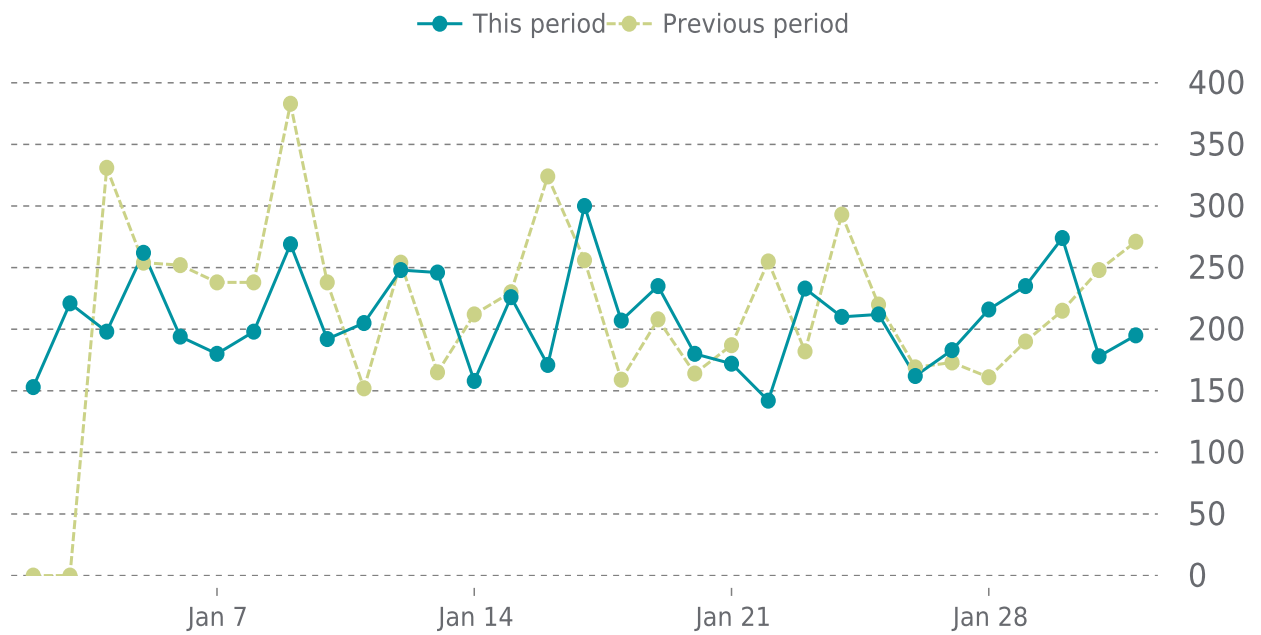

OVERVIEW

last 24 hours

100%

last 7 days

100%

last 30 days

100%

UPTIME HISTORY

Event	Date	Reason	Duration
UP	10/19/2022	-	104d 14h

✓ ANALYTICS

Traffic down by: **2.5%**

01/01/2023 to 01/31/2023

SESSIONS

SECURITY

Total security checks: **5**

01/01/2023 to 01/31/2023