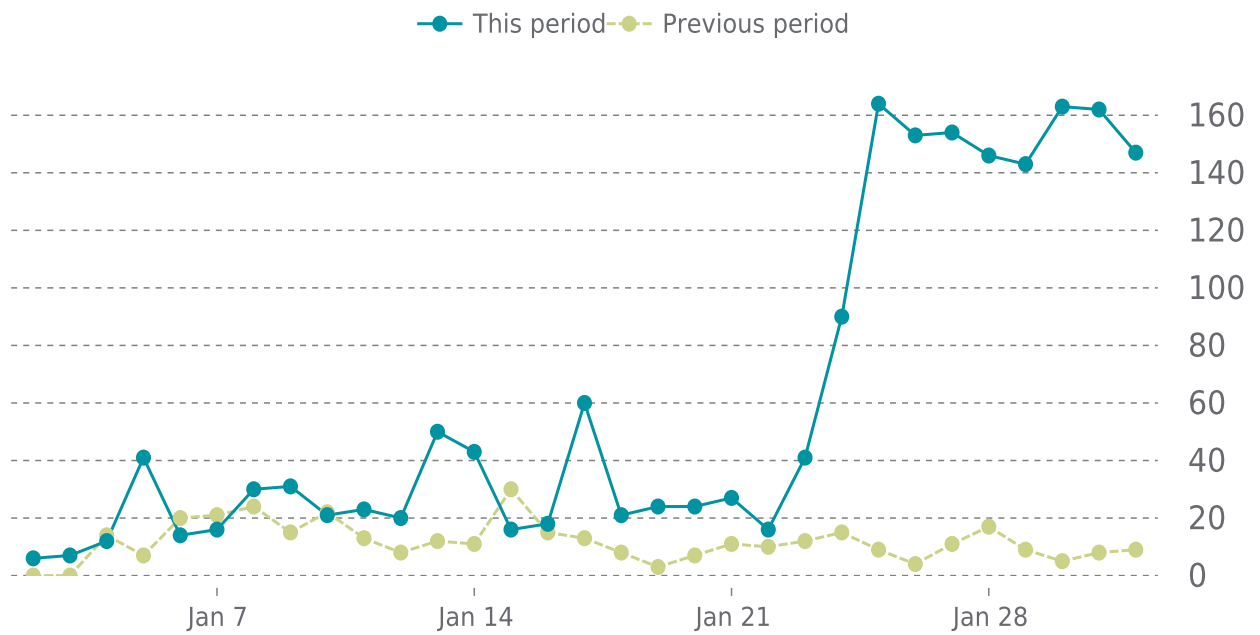

100%

UPTIME HISTORY

Event	Date	Reason	Duration
UP	01/24/2023	-	7d 8h

✓ ANALYTICS

Traffic up by: **418.7%**

01/01/2023 to 01/31/2023

SESSIONS

BREAD