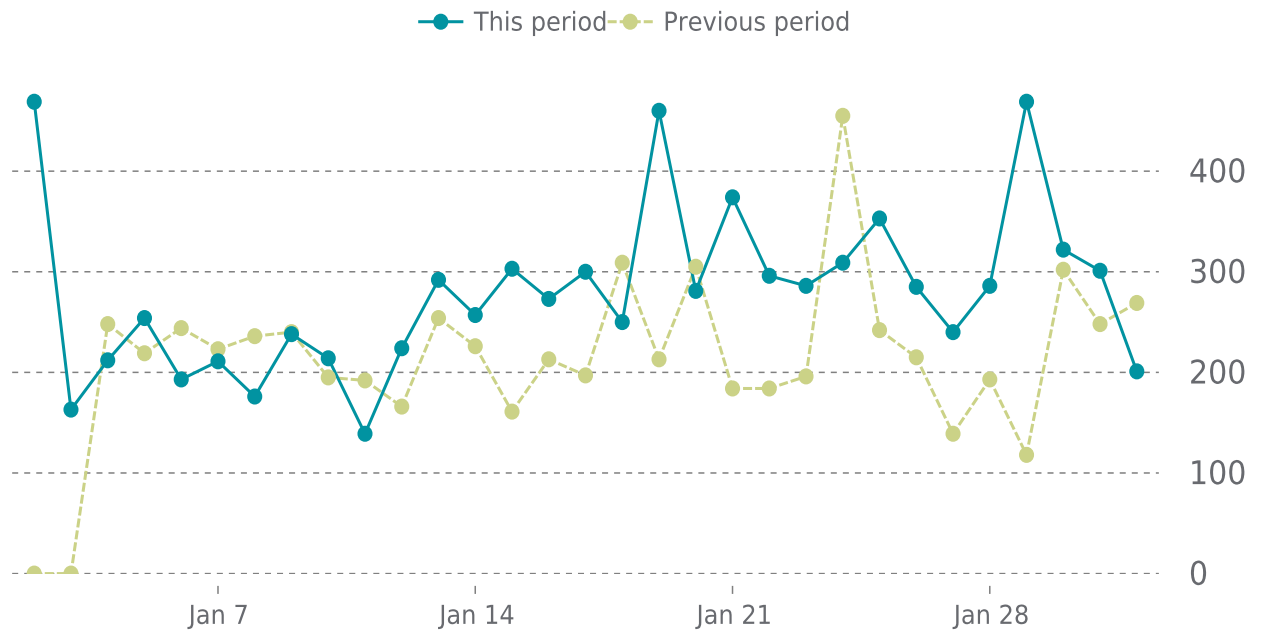

Backup size
395.3MB

WordPress version
6.1.1

Active Theme
Creative Bread Studio

Active Plugins
22

Published posts
14

Approved comments
0

UPTIME

Up for: **9d 18h**
Overall Uptime: **99.970%**

OVERVIEW

last 24 hours

100%

last 7 days

100%

last 30 days

99%

UPTIME HISTORY

Event	Date	Reason	Duration
UP	01/22/2023	-	9d 18h
DOWN	01/22/2023	Response timeout - Did not receive response for 30 secs.	2m 7s
UP	01/21/2023	-	15h 53m
DOWN	01/21/2023	Response timeout - Did not receive response for 30 secs.	2m 24s

✓ ANALYTICS

Traffic up by: **31.1%**
01/01/2023 to 01/31/2023

SESSIONS

SECURITY

Total security checks: **31**

01/01/2023 to 01/31/2023

MOST RECENT SCAN

01/31/2023