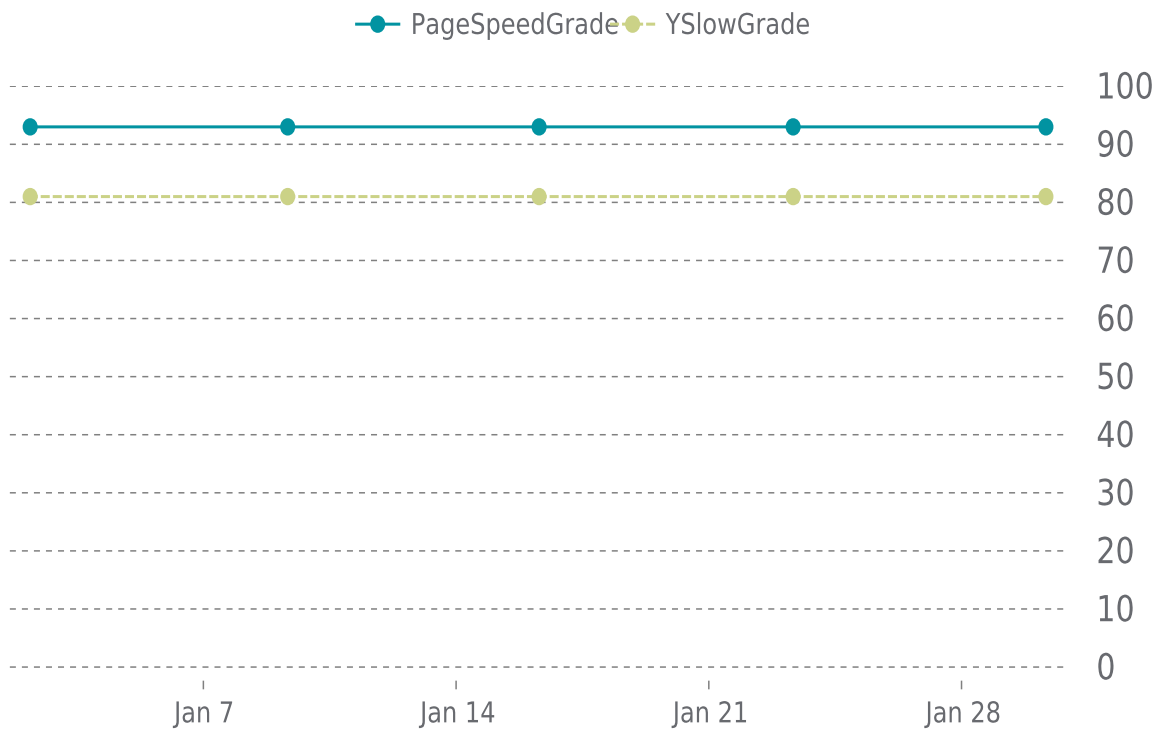

✓ PERFORMANCE

Total performance checks: **5**

01/01/2023 to 01/31/2023

MOST RECENT SCAN

01/30/2023

PageSpeed Grade

A (93%)

Previous check: 93%

YSlow Grade

B (81%)

Previous check: 81%

PERFORMANCE OVERVIEW

PERFORMANCE HISTORY

Date	Load time	PageSpeed	YSlow
01/30/2023 08:06	1.37 s	A (93%)	B (81%)
01/23/2023 08:04	1.36 s	A (93%)	B (81%)
01/16/2023 07:11	1.46 s	A (93%)	B (81%)
01/09/2023 08:03	1.11 s	A (93%)	B (81%)
01/02/2023 04:51	2.10 s	A (93%)	B (81%)