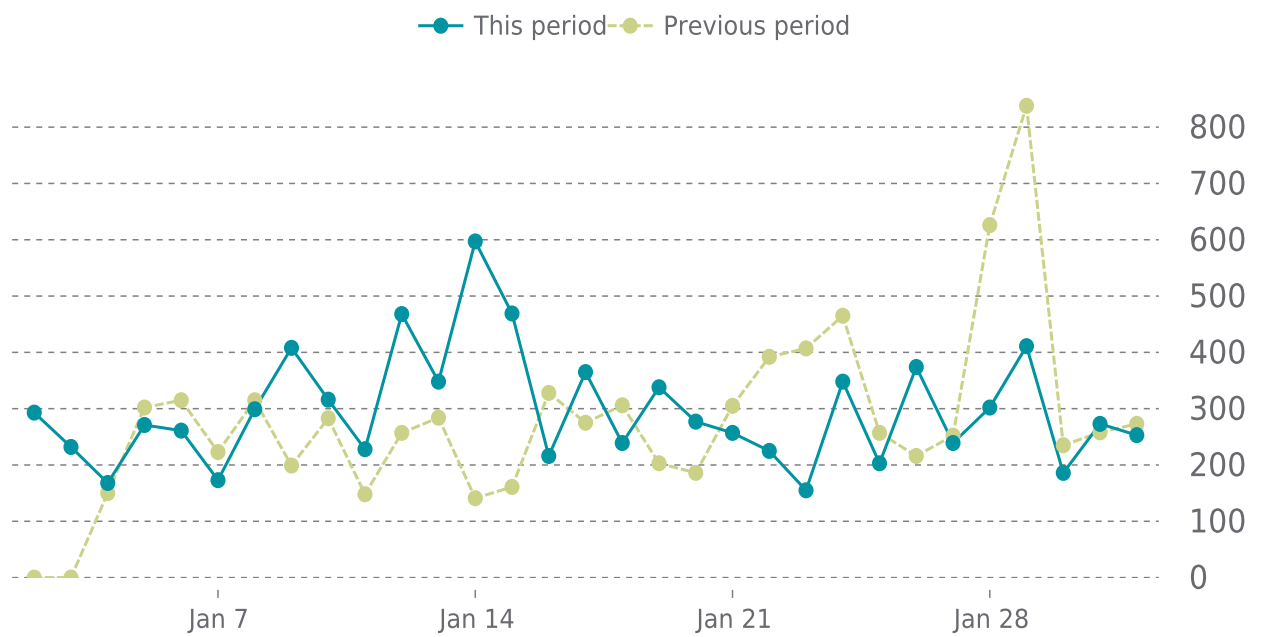

## OVERVIEW

last 24 hours

**100%**

last 7 days

**100%**

last 30 days

**100%**

## UPTIME HISTORY

Event	Date	Reason	Duration
UP	10/28/2022	-	95d 13h

# ✓ ANALYTICS

Traffic up by: **6.9%**  
01/01/2023 to 01/31/2023

## SESSIONS