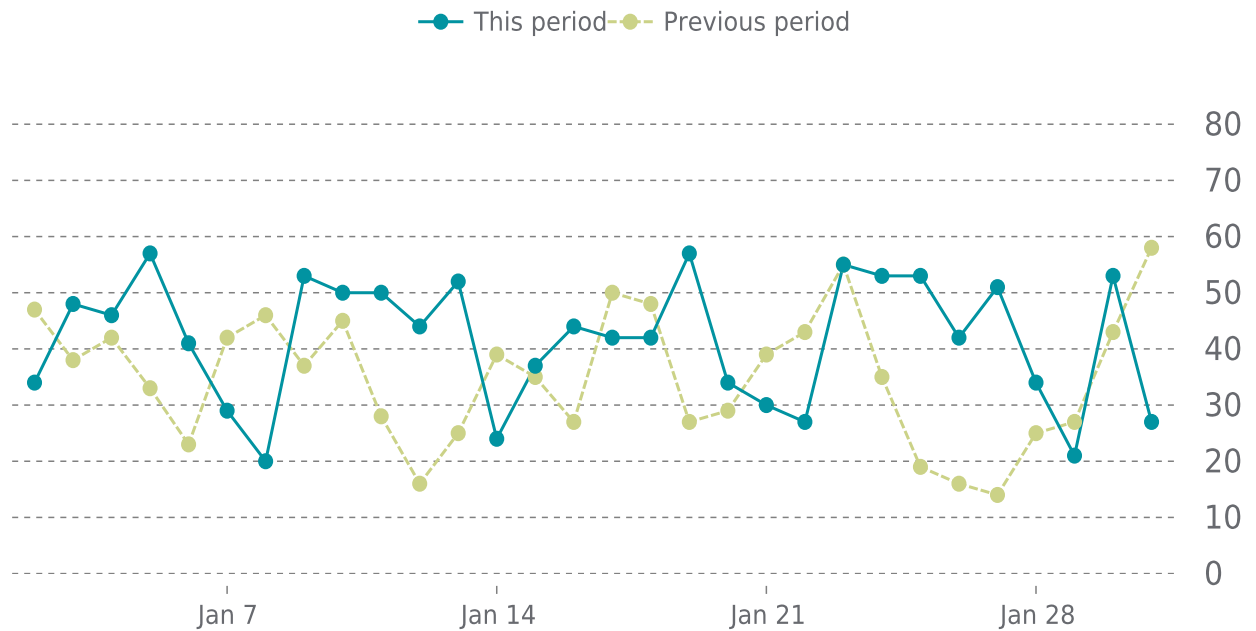

UPTIME HISTORY

Event	Date	Reason	Duration
UP	11/16/2022	-	76d 13h

✓ ANALYTICS

Traffic up by: **18%**
01/01/2023 to 01/31/2023

OVERVIEW

Sessions
1.2K
▲ 18%

Pageviews
2.5K
▲ 13%

Session duration
01m:56s
▼ -8%

SESSIONS

Pages Per Sessions: ▼ -4%

Social Media Sessions: ▼ -18.18%

Bounce Rate: ▲ 6%

Organic Searches: ▲ 20.92%

Referrers	Sessions	Pages	Sessions
google	837	/	1078
(direct)	358	/lease-purchase-program/	355
bing	24	/careers/	306
yahoo	12	/company-drivers/	293
l.facebook.com	11	/our-story/	142