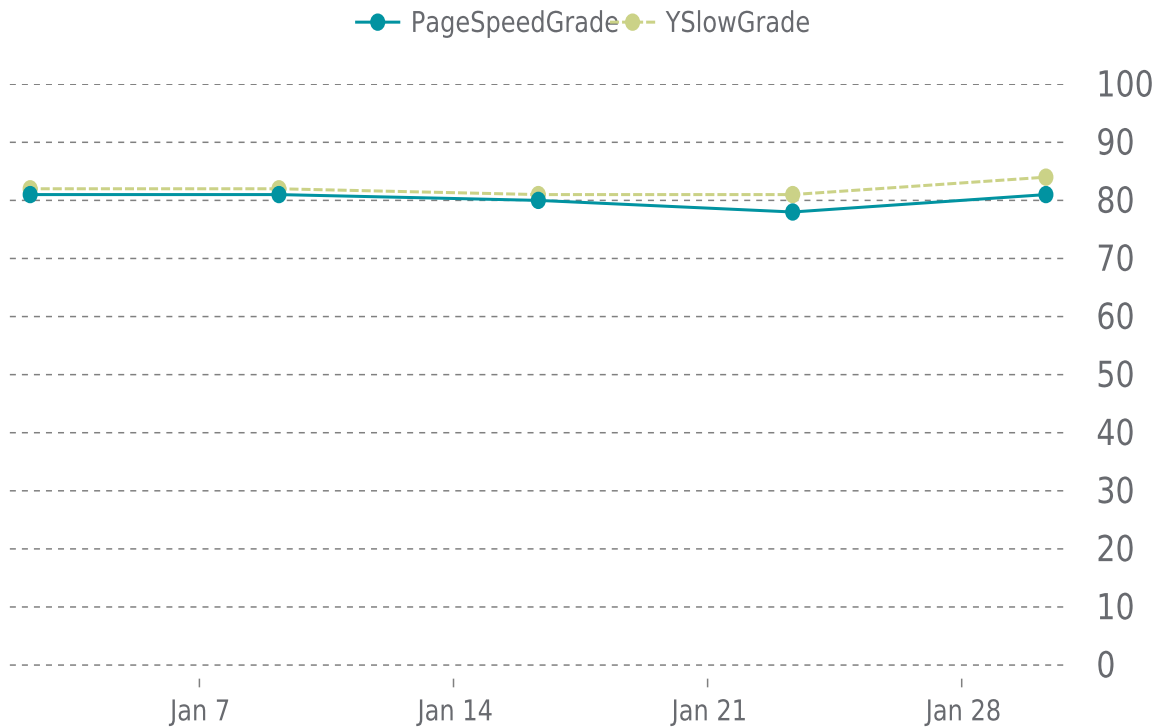

✓ PERFORMANCE

Total performance checks: **5**

01/01/2023 to 01/31/2023

MOST RECENT SCAN

01/30/2023

PageSpeed Grade

B (81%)

Previous check: 78%

YSlow Grade

B (84%)

Previous check: 81%

PERFORMANCE OVERVIEW

PERFORMANCE HISTORY

Date	Load time	PageSpeed	YSlow
01/30/2023 07:41	1.46 s	B (81%)	B (84%)
01/23/2023 08:15	1.52 s	C (78%)	B (81%)
01/16/2023 08:05	1.79 s	B (80%)	B (81%)
01/09/2023 04:35	1.13 s	B (81%)	B (82%)
01/02/2023 08:06	1.65 s	B (81%)	B (82%)