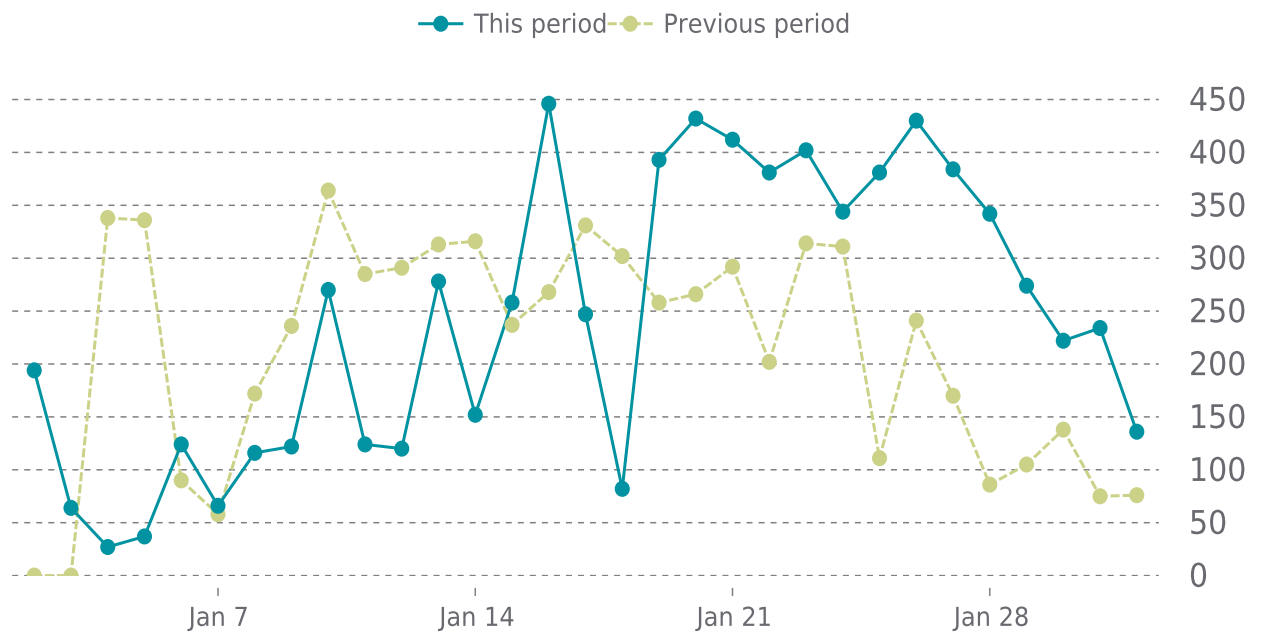

✓ ANALYTICS

Traffic up by: **13.9%**
01/01/2023 to 01/31/2023

SESSIONS