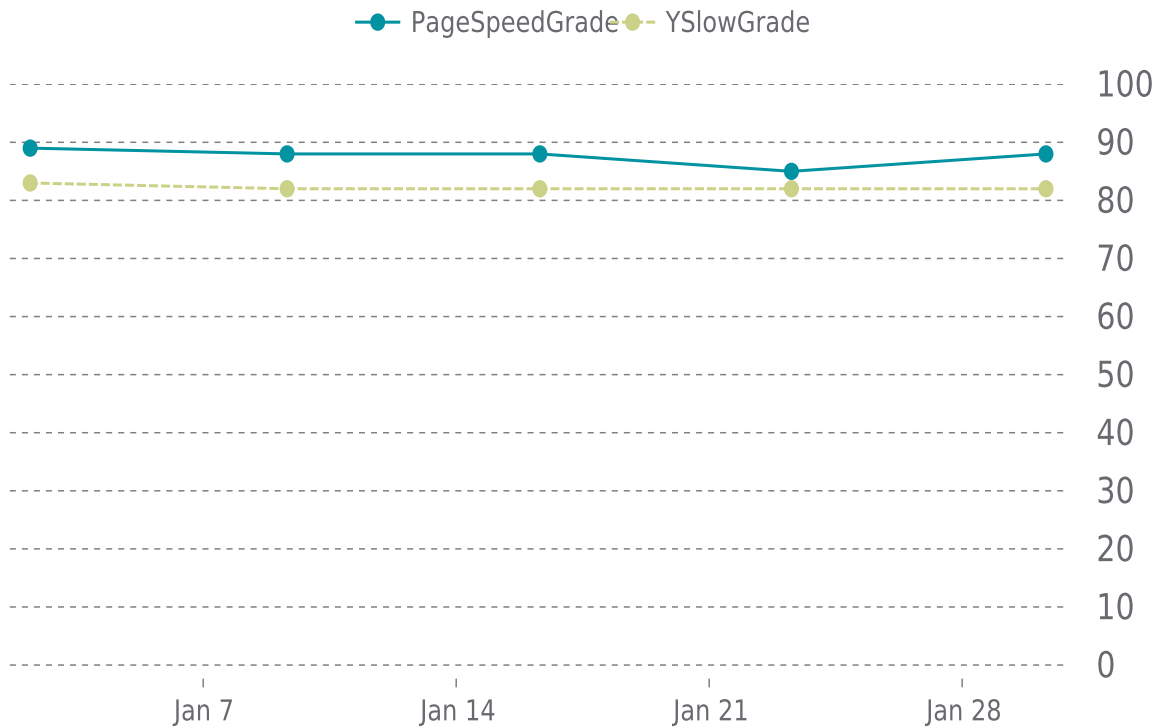

✓ PERFORMANCE

Total performance checks: **5**

01/01/2023 to 01/31/2023

MOST RECENT SCAN

01/30/2023

PageSpeed Grade

B (88%)

Previous check: 85%

YSlow Grade

B (82%)

Previous check: 82%

PERFORMANCE OVERVIEW

PERFORMANCE HISTORY

Date	Load time	PageSpeed	YSlow
01/30/2023 07:37	1.52 s	B (88%)	B (82%)
01/23/2023 06:37	2.64 s	B (85%)	B (82%)
01/16/2023 07:34	2.23 s	B (88%)	B (82%)
01/09/2023 07:43	1.80 s	B (88%)	B (82%)
01/02/2023 05:05	1.22 s	B (89%)	B (83%)