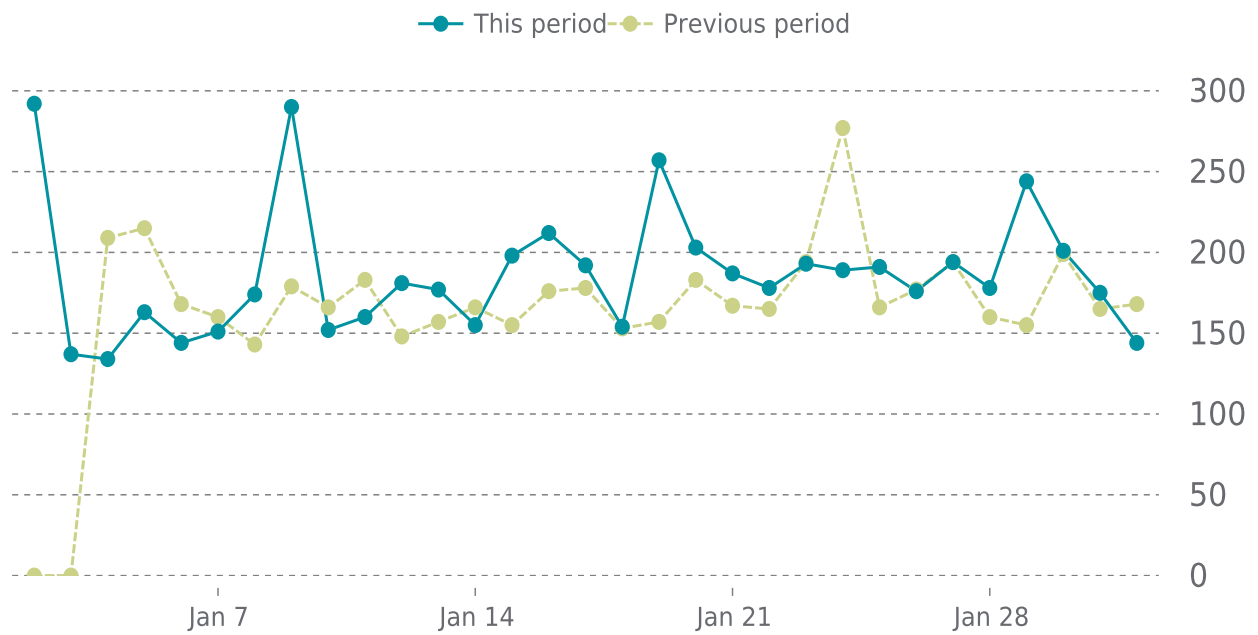

100%

last 7 days

100%

last 30 days

100%

UPTIME HISTORY

Event	Date	Reason	Duration
UP	09/07/2022	-	146d 15h

✓ ANALYTICS

Traffic up by: **13.6%**
01/01/2023 to 01/31/2023

SESSIONS

SECURITY

Total security checks: **31**

01/01/2023 to 01/31/2023

MOST RECENT SCAN

01/31/2023

Status: **Clean**