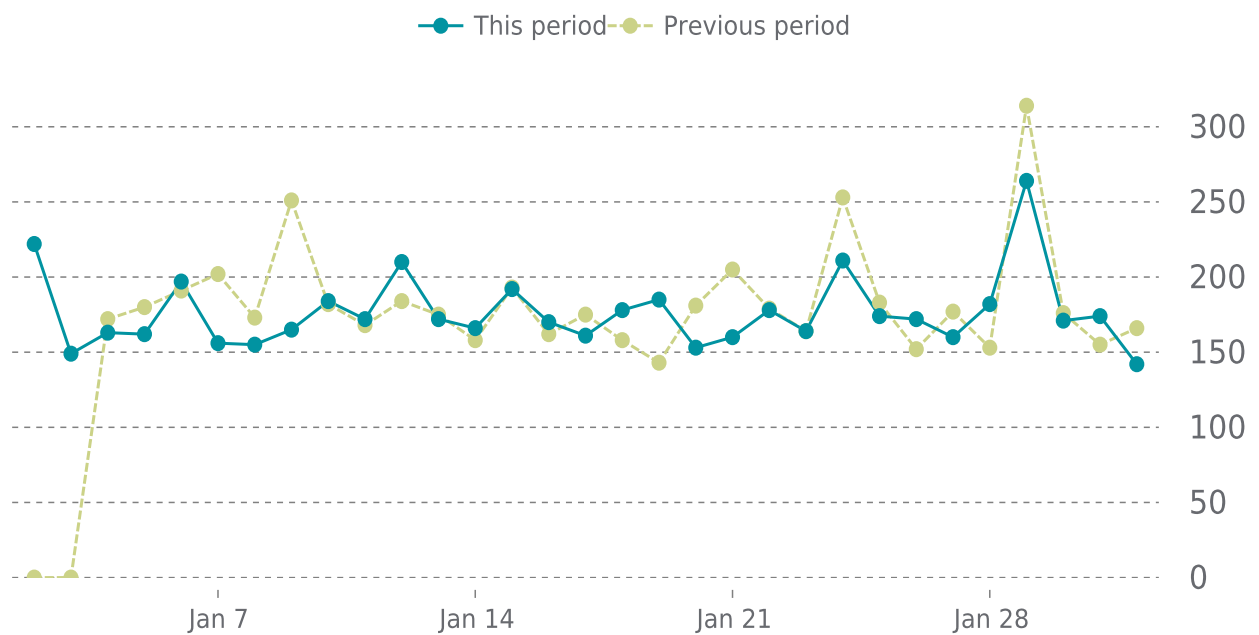

OVERVIEW

last 24 hours

100%

last 7 days

100%

last 30 days

100%

UPTIME HISTORY

Event	Date	Reason	Duration
UP	06/03/2022	-	242d 8h

✓ ANALYTICS

Traffic up by: **2.6%**

01/01/2023 to 01/31/2023

SESSIONS

SECURITY

Total security checks: **5**

01/01/2023 to 01/31/2023