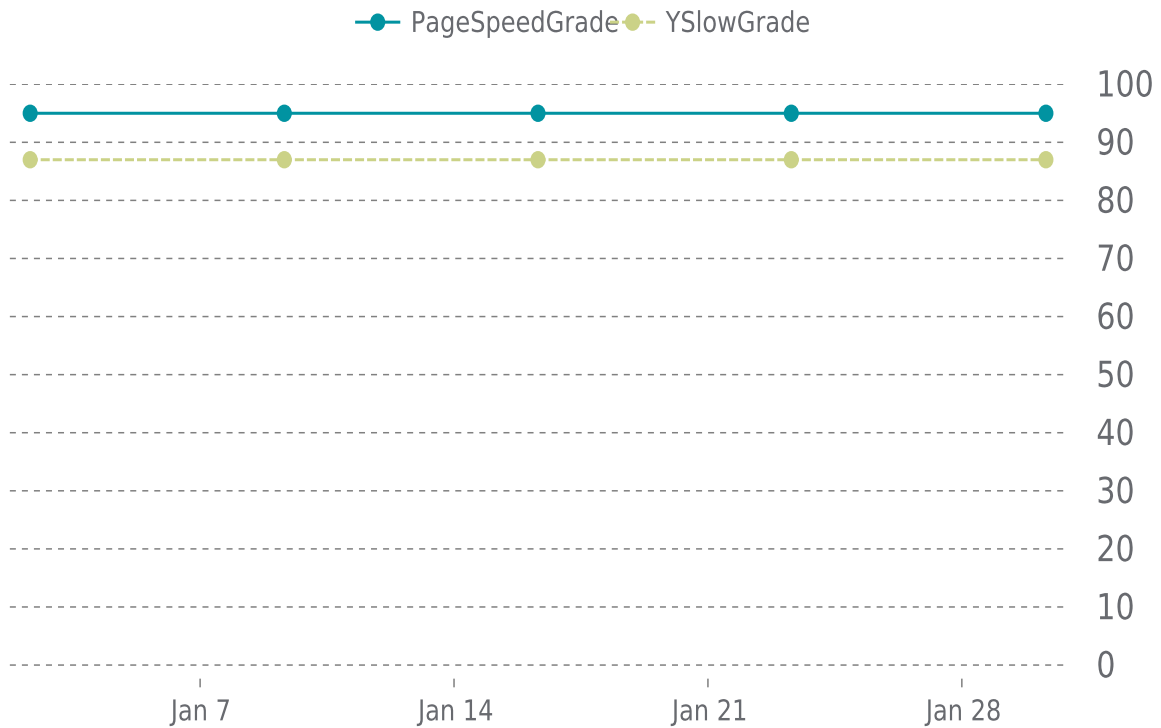

✓ PERFORMANCE

Total performance checks: **5**

01/01/2023 to 01/31/2023

MOST RECENT SCAN

01/30/2023

PageSpeed Grade

A (95%)

Previous check: 95%

YSlow Grade

B (87%)

Previous check: 87%

PERFORMANCE OVERVIEW

PERFORMANCE HISTORY

Date	Load time	PageSpeed	YSlow
01/30/2023 07:38	0.79 s	A (95%)	B (87%)
01/23/2023 07:10	0.80 s	A (95%)	B (87%)
01/16/2023 07:34	0.73 s	A (95%)	B (87%)
01/09/2023 07:43	0.91 s	A (95%)	B (87%)
01/02/2023 07:33	0.79 s	A (95%)	B (87%)