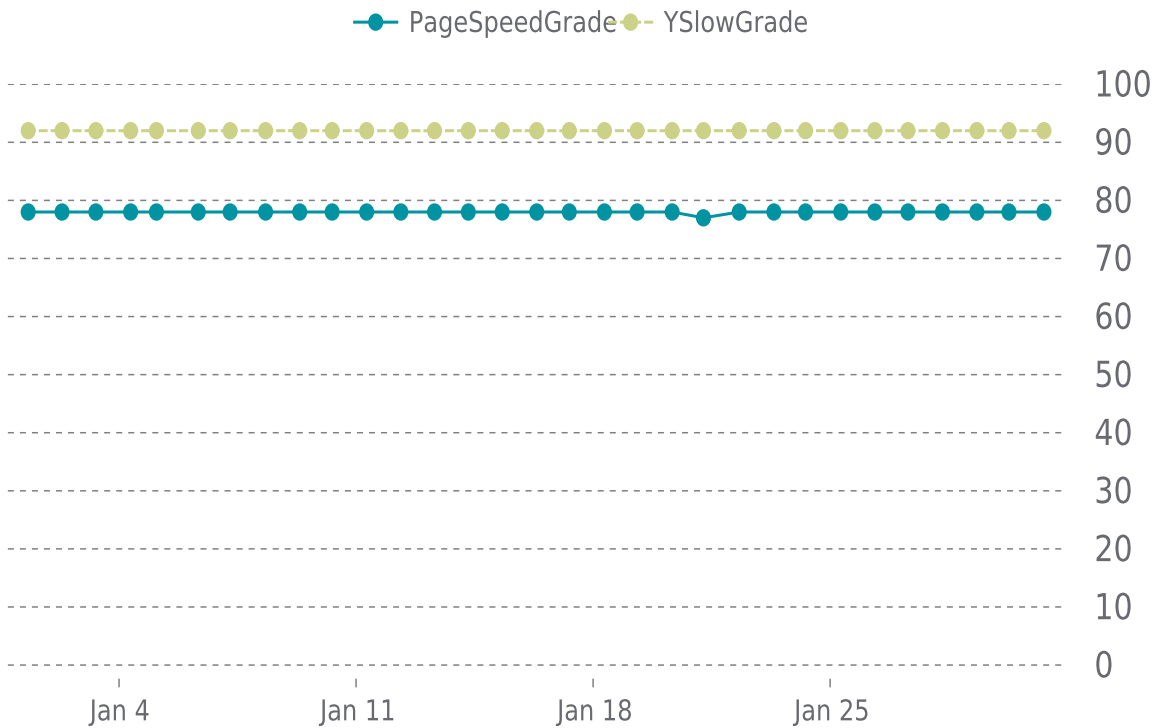

# ✓ PERFORMANCE

Total performance checks: **31**

01/01/2023 to 01/31/2023

## MOST RECENT SCAN

01/31/2023

PageSpeed Grade

**C (78%)**

Previous check: 78%

YSlow Grade

**A (92%)**

Previous check: 92%

## PERFORMANCE OVERVIEW