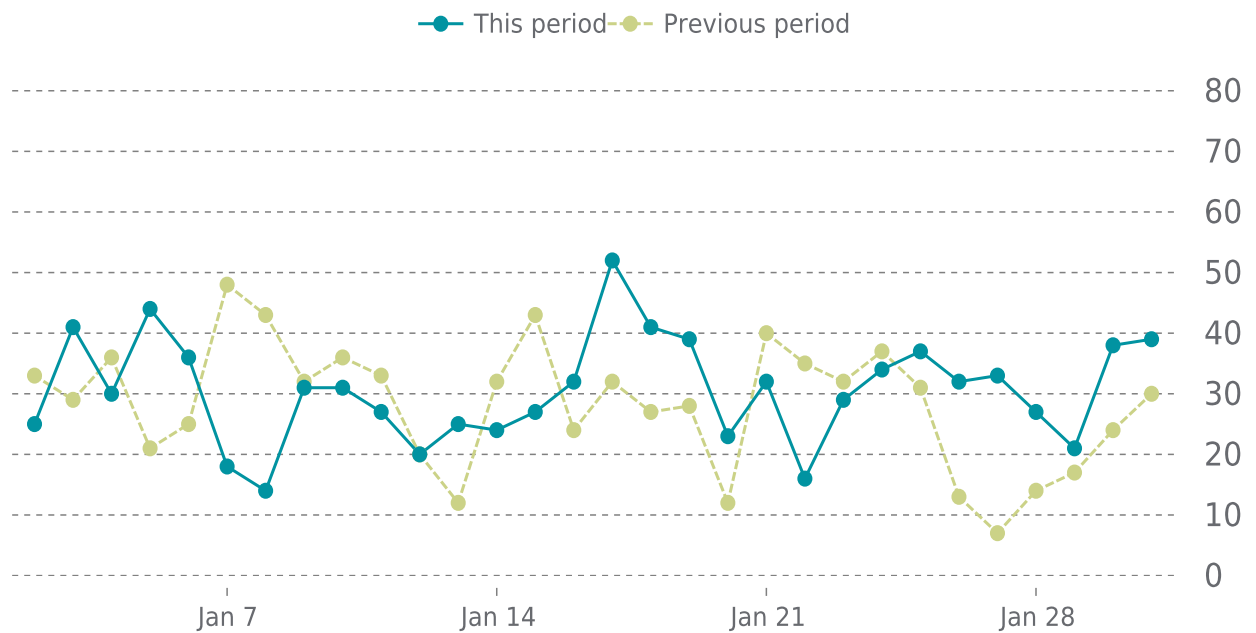

✓ ANALYTICS

Traffic up by: **9%**
01/01/2023 to 01/31/2023

OVERVIEW

Sessions
0.9K
▲ 9%

Pageviews
2.2K
▲ 13%

Session duration
01m:12s
▼ -9%

SESSIONS

Pages Per Sessions: ▲ 3%

Social Media Sessions: ▲ 0.00%

Bounce Rate: ▼ -7%

Organic Searches: ▲ 7.20%

Referrers	Sessions	Pages	Sessions
google	566	/	882
(direct)	214	/blooms-floral-arrangement/	502
l.instagram.com	44	/contact-us/	198
bing	38	/blooms-party-rentals/	189
m.facebook.com	28	/blooms-gift-shop/	186

Countries	Sessions
United States	913
United Kingdom	6
China	3
Germany	3
Canada	3