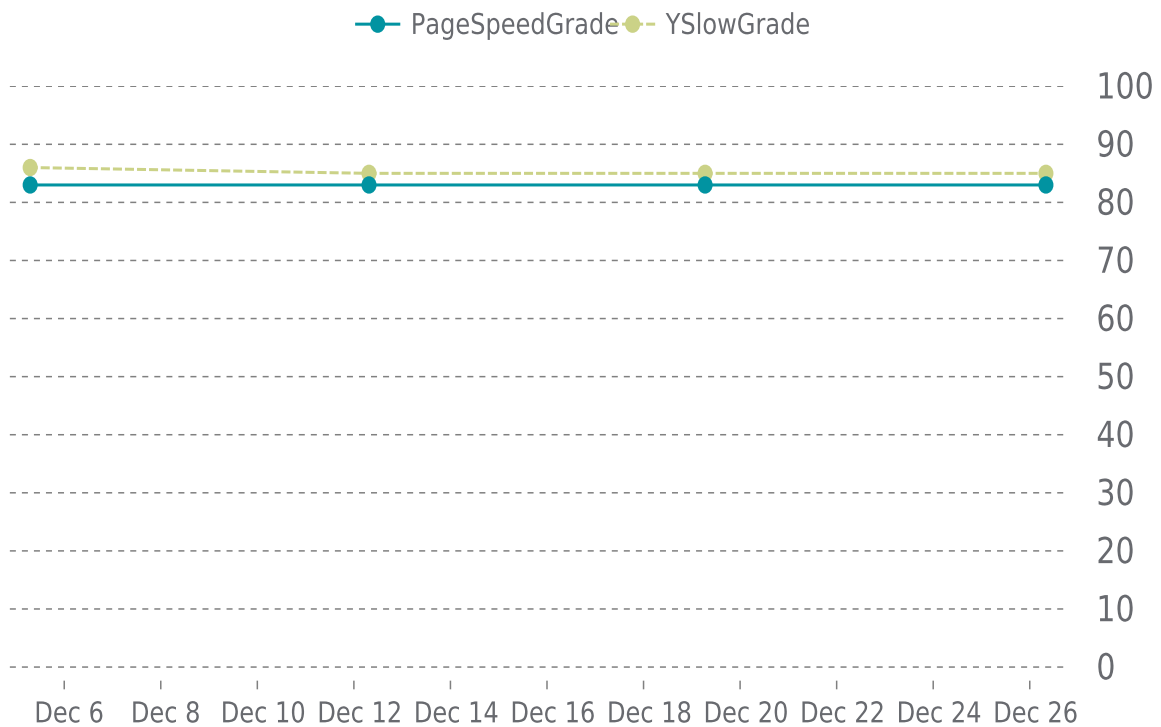

✓ PERFORMANCE

Total performance checks: **4**

12/01/2022 to 12/31/2022

MOST RECENT SCAN

12/26/2022

PageSpeed Grade

B (83%)

Previous check: 83%

YSlow Grade

B (85%)

Previous check: 85%

PERFORMANCE OVERVIEW

PERFORMANCE HISTORY

| Date | Load time | PageSpeed | YSlow |
|------------------|-----------|-----------|---------|
| 12/26/2022 08:02 | 1.31 s | B (83%) | B (85%) |
| 12/19/2022 06:36 | 1.15 s | B (83%) | B (85%) |
| 12/12/2022 07:31 | 1.37 s | B (83%) | B (85%) |
| 12/05/2022 07:04 | 1.57 s | B (83%) | B (86%) |