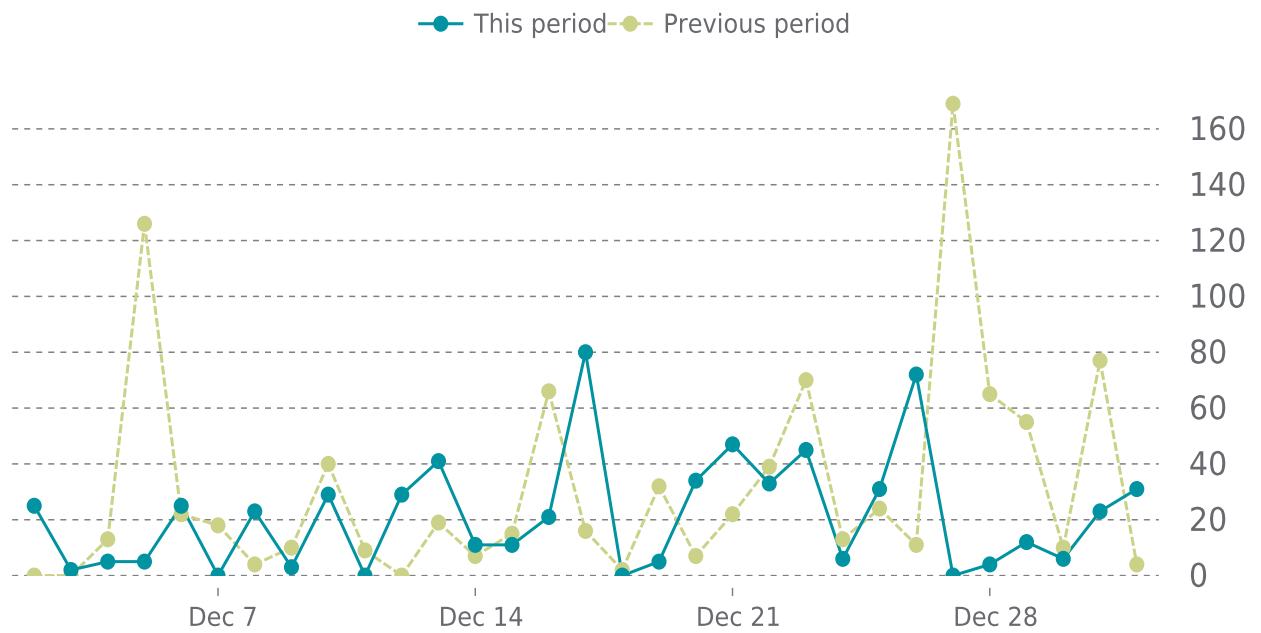

UPDATES

Total updates performed: **3**

12/01/2022 to 12/31/2022

OVERVIEW

Plugin updates

3

UPDATES HISTORY

| Plugin name | Plugin version | | Date |
|---------------------------|----------------|----------|------------|
| ManageWP - Worker | 4.9.15 | → 4.9.16 | 12/27/2022 |
| WP Video Lightbox | 1.9.6 | → 1.9.7 | 12/26/2022 |
| PublishPress Capabilities | 2.6.0 | → 2.6.1 | 12/26/2022 |

UPTIME

Up for: **194d 4h**
Overall Uptime: **100.000%**

OVERVIEW

last 24 hours
100%

last 7 days
100%

last 30 days
100%

UPTIME HISTORY

| Event | Date | Reason | Duration |
|-------|------------|--------|----------|
| UP | 06/20/2022 | - | 194d 4h |

✓ ANALYTICS

Traffic down by: **31.7%**

12/01/2022 to 12/31/2022

SESSIONS

SECURITY

Total security checks: **7**

12/01/2022 to 12/31/2022

MOST RECENT SCAN