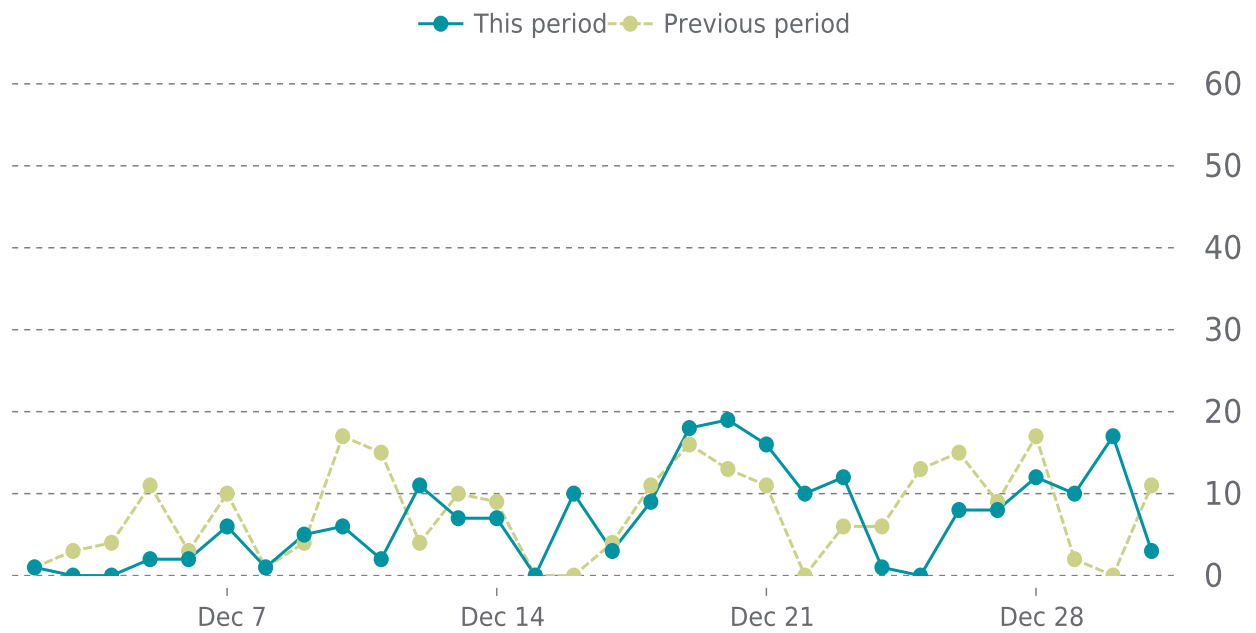

UPTIME

Up for: **316d 13h**
 Overall Uptime: **100.000%**

OVERVIEW

last 24 hours
100%

last 7 days
100%

last 30 days
100%

UPTIME HISTORY

Event	Date	Reason	Duration
UP	02/18/2022	-	316d 13h

✓ ANALYTICS

Traffic down by: **10%**
12/01/2022 to 12/31/2022

OVERVIEW

Sessions
0.2K
▼ -10%

Pageviews
0.4K
▲ 5%

Session duration
01m:20s
▲ 91%

SESSIONS

Pages Per Sessions: ▲ 16%

Social Media Sessions: ▲ 50.00%

Bounce Rate: ▼ -9%

Organic Searches: ▼ -31.20%

Referrers	Sessions
google	80
(direct)	59
googleads.g.doubleclick.net	45
bing	5
design-bread.com	4

Pages	Sessions
/	229
/about-verb/	66
/our-work/	57
/start-a-project/	39
/contact-us-fo r-employme...	8