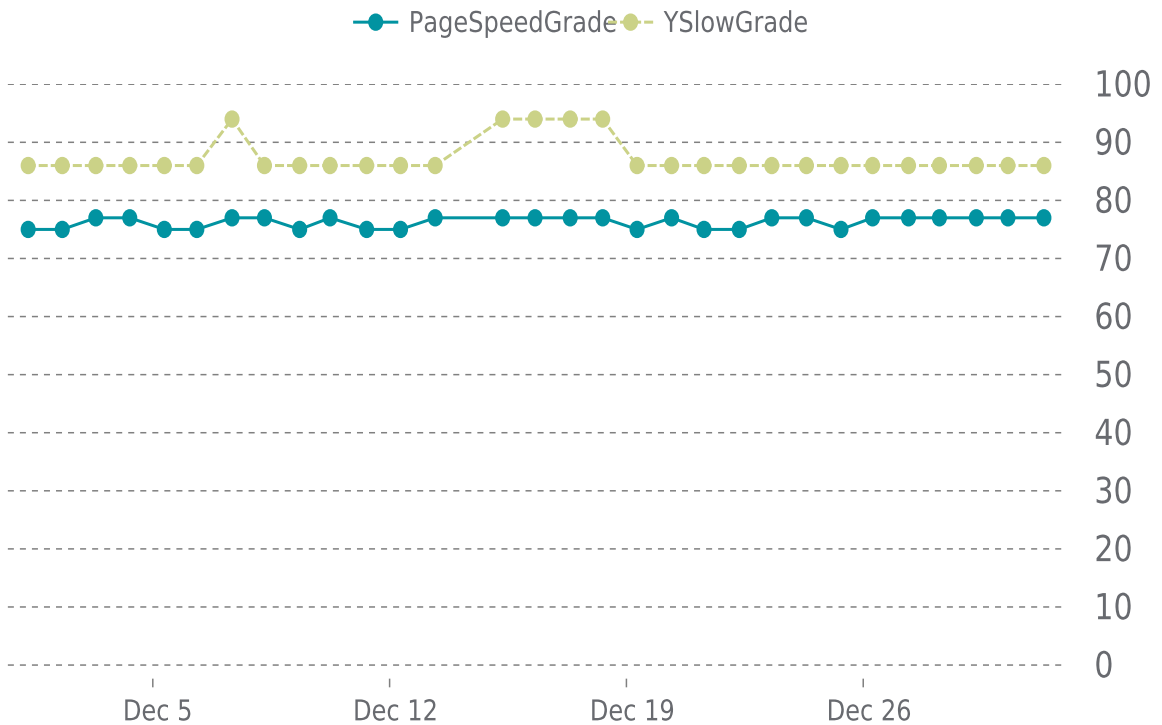

YSlow Grade

B (86%)

Previous check: 86%

PERFORMANCE OVERVIEW

PERFORMANCE HISTORY (1/2)

Date	Load time	PageSpeed	YSlow
12/31/2022 08:11	0.74 s	C (77%)	B (86%)
12/30/2022 06:40	0.91 s	C (77%)	B (86%)
12/29/2022 08:14	0.91 s	C (77%)	B (86%)
12/28/2022 06:04	1.02 s	C (77%)	B (86%)
12/27/2022 08:07	0.93 s	C (77%)	B (86%)
12/26/2022 06:38	0.94 s	C (77%)	B (86%)
12/25/2022 08:13	0.78 s	C (75%)	B (86%)
12/24/2022 07:42	0.83 s	C (77%)	B (86%)
12/23/2022 07:08	0.98 s	C (77%)	B (86%)
12/22/2022 08:04	1.03 s	C (75%)	B (86%)
12/21/2022 07:03	0.75 s	C (75%)	B (86%)
12/20/2022 08:03	0.78 s	C (77%)	B (86%)
12/19/2022 07:33	0.75 s	C (75%)	B (86%)
12/18/2022 07:10	0.62 s	C (77%)	A (94%)
12/17/2022 08:07	0.59 s	C (77%)	A (94%)