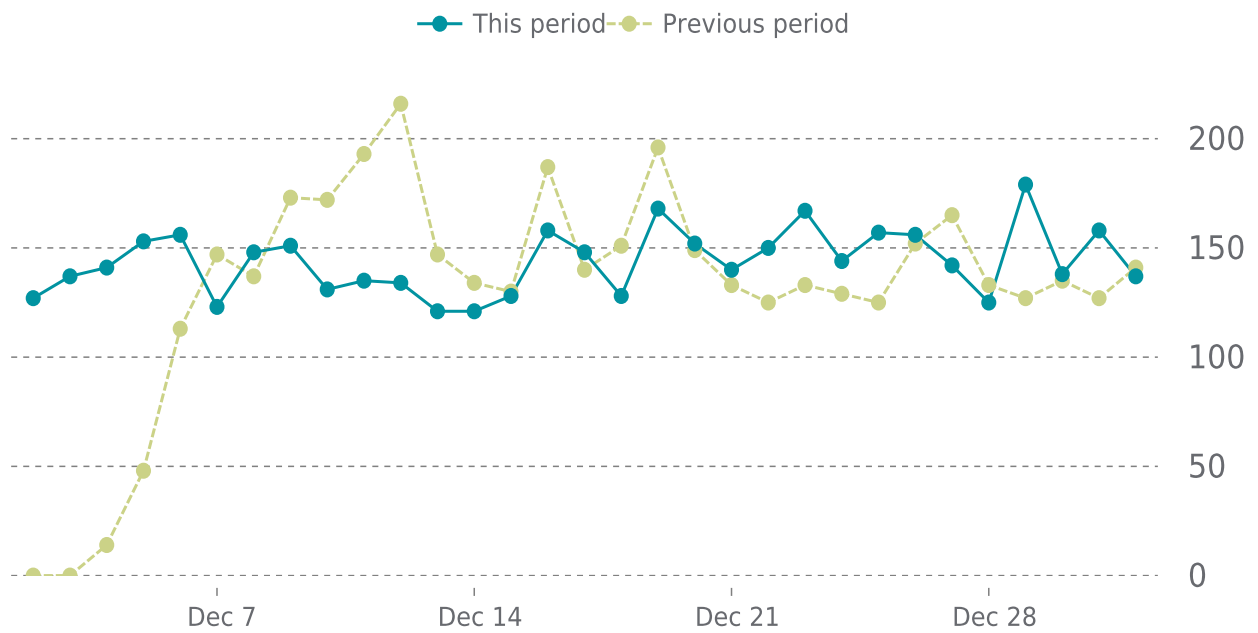

100%

UPTIME HISTORY

Event	Date	Reason	Duration
UP	11/03/2022	-	58d 11h

✓ ANALYTICS

Traffic up by: **9.4%**
12/01/2022 to 12/31/2022

SESSIONS

BREAD

Our team is dedicated to providing you with comprehensive, constant web hosting support. If you have any questions or concerns about the information in this report, please reach out to BREAD; we exist to help you win!