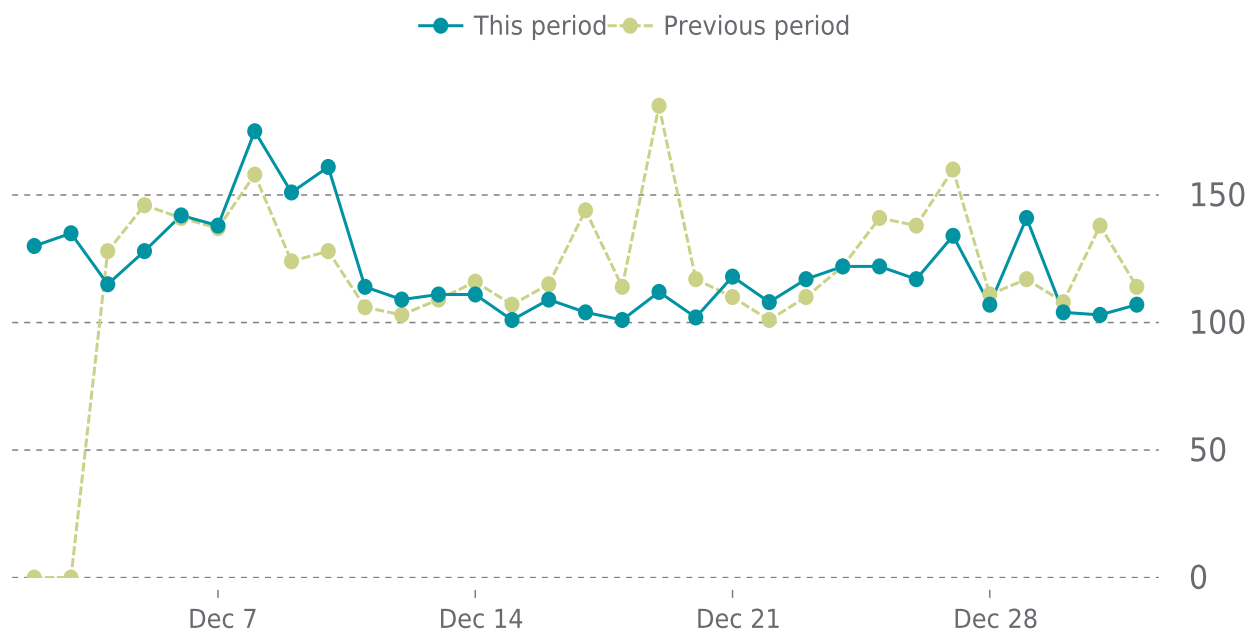

UPTIME

Up for: **237d 9h**
Overall Uptime: **100.000%**

OVERVIEW

last 24 hours
100%

last 7 days
100%

last 30 days
100%

UPTIME HISTORY

| Event | Date | Reason | Duration |
|-------|------------|--------|----------|
| UP | 05/08/2022 | - | 237d 9h |

✓ ANALYTICS

Traffic up by: **2.8%**
12/01/2022 to 12/31/2022

SESSIONS

SECURITY

Total security checks: **5**

12/01/2022 to 12/31/2022

MOST RECENT SCAN

12/26/2022