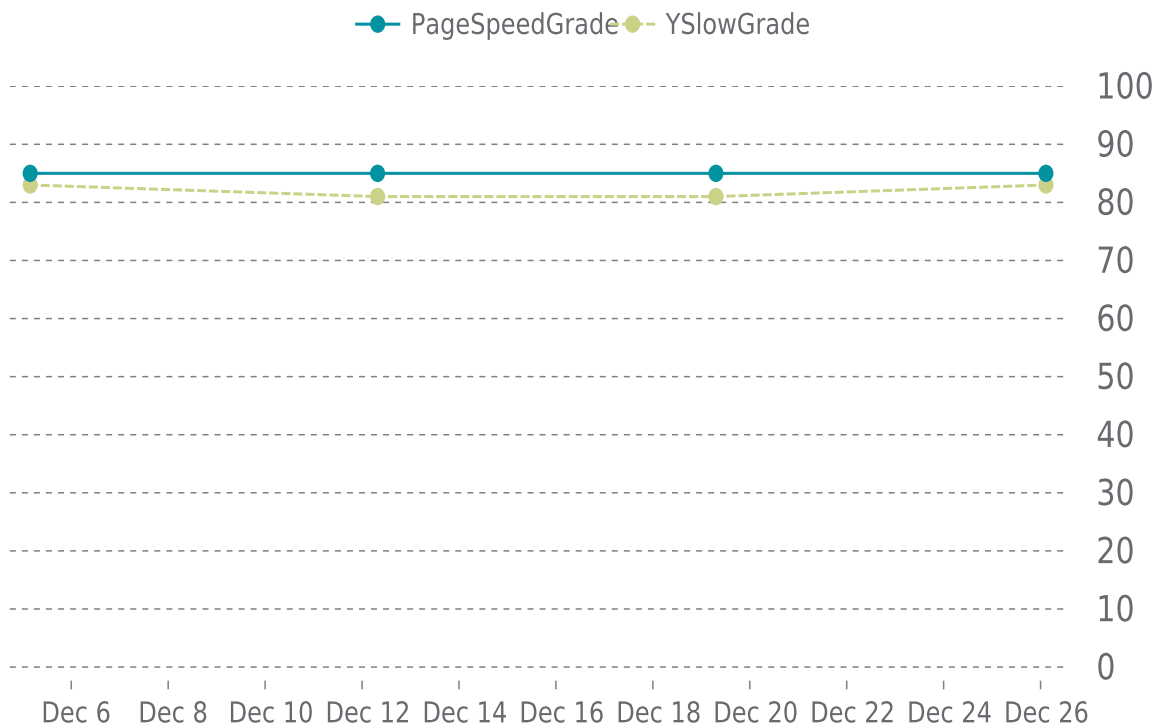

✓ PERFORMANCE

Total performance checks: **4**

12/01/2022 to 12/31/2022

MOST RECENT SCAN

12/26/2022

PageSpeed Grade

B (85%)

Previous check: 85%

YSlow Grade

B (83%)

Previous check: 81%

PERFORMANCE OVERVIEW

PERFORMANCE HISTORY

| Date | Load time | PageSpeed | YSlow |
|------------------|-----------|-----------|---------|
| 12/26/2022 02:39 | 1.27 s | B (85%) | B (83%) |
| 12/19/2022 07:15 | 1.46 s | B (85%) | B (81%) |
| 12/12/2022 07:41 | 1.42 s | B (85%) | B (81%) |
| 12/05/2022 03:39 | 1.42 s | B (85%) | B (83%) |