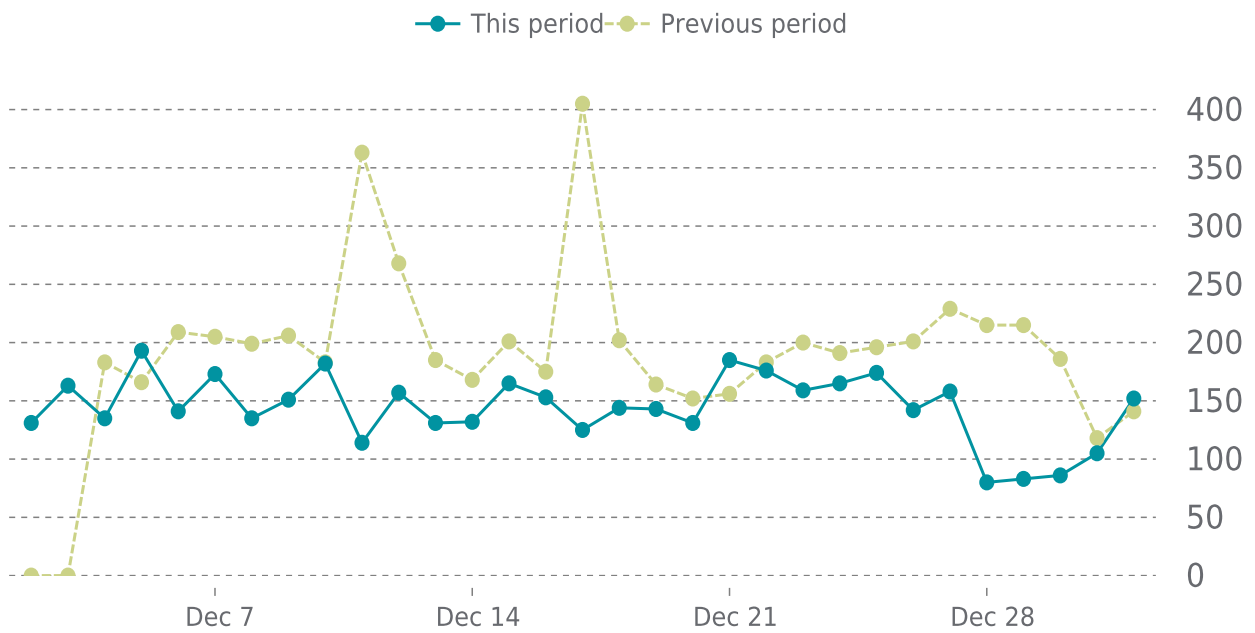

100%

UPTIME HISTORY

Event	Date	Reason	Duration
UP	06/21/2022	-	193d 22h

✓ ANALYTICS

Traffic down by: **23.9%**
12/01/2022 to 12/31/2022

SESSIONS

 **SECURITY**Total security checks: **9**

12/01/2022 to 12/31/2022

MOST RECENT SCAN

12/26/2022

Status: **Clean**Malware: **Clean**Web Trust: **Clean**Vulnerabilities: **0****SECURITY SCAN HISTORY**

Date	Malware	Vulnerabilities	Web Trust
12/26/2022 8:13	Clean	Clean	Clean
12/26/2022 7:59	Clean	Clean	Clean
12/26/2022 7:15	Clean	Detected	Clean
12/19/2022 6:46	Clean	Clean	Clean
12/12/2022 7:15	Clean	Clean	Clean
12/05/2022 7:31	Clean	Clean	Clean
12/02/2022 9:45	Clean	Clean	Clean
12/02/2022 9:43	Clean	Detected	Clean
12/02/2022 9:31	Clean	Detected	Clean