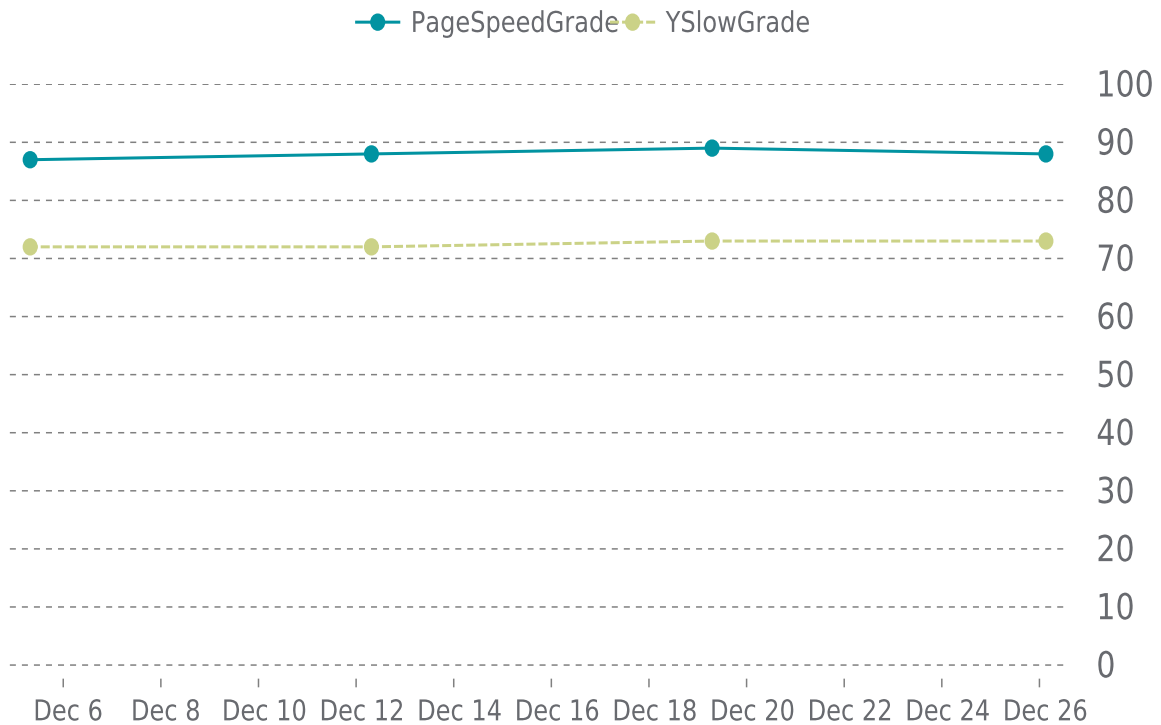

✓ PERFORMANCE

Total performance checks: **4**

12/01/2022 to 12/31/2022

MOST RECENT SCAN

12/26/2022

PageSpeed Grade

B (88%)

Previous check: 89%

YSlow Grade

C (73%)

Previous check: 73%

PERFORMANCE OVERVIEW

PERFORMANCE HISTORY

Date	Load time	PageSpeed	YSlow
12/26/2022 03:11	1.52 s	B (88%)	C (73%)
12/19/2022 07:03	1.52 s	B (89%)	C (73%)
12/12/2022 07:32	1.39 s	B (88%)	C (72%)
12/05/2022 07:44	1.80 s	B (87%)	C (72%)