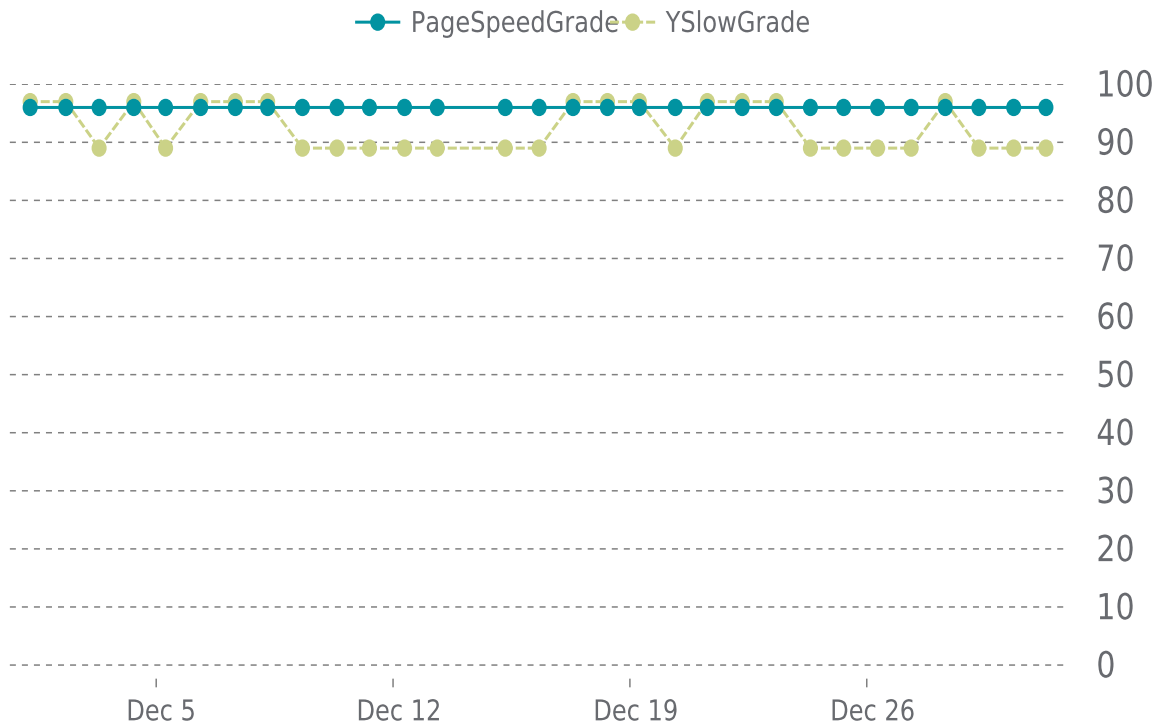

YSlow Grade

B (89%)

Previous check: 89%

PERFORMANCE OVERVIEW

PERFORMANCE HISTORY (1/2)

Date	Load time	PageSpeed	YSlow
12/31/2022 07:05	1.59 s	A (96%)	B (89%)
12/30/2022 08:14	0.60 s	A (96%)	B (89%)
12/29/2022 07:31	0.61 s	A (96%)	B (89%)
12/28/2022 07:41	0.43 s	A (96%)	A (97%)
12/27/2022 07:31	0.72 s	A (96%)	B (89%)
12/26/2022 07:42	0.59 s	A (96%)	B (89%)
12/25/2022 07:37	0.59 s	A (96%)	B (89%)
12/24/2022 08:02	0.58 s	A (96%)	B (89%)
12/23/2022 07:51	0.42 s	A (96%)	A (97%)
12/22/2022 07:38	0.49 s	A (96%)	A (97%)
12/21/2022 06:52	0.44 s	A (96%)	A (97%)
12/20/2022 08:10	0.61 s	A (96%)	B (89%)
12/19/2022 06:44	0.48 s	A (96%)	A (97%)
12/18/2022 08:03	0.40 s	A (96%)	A (97%)
12/17/2022 07:38	0.57 s	A (96%)	A (97%)