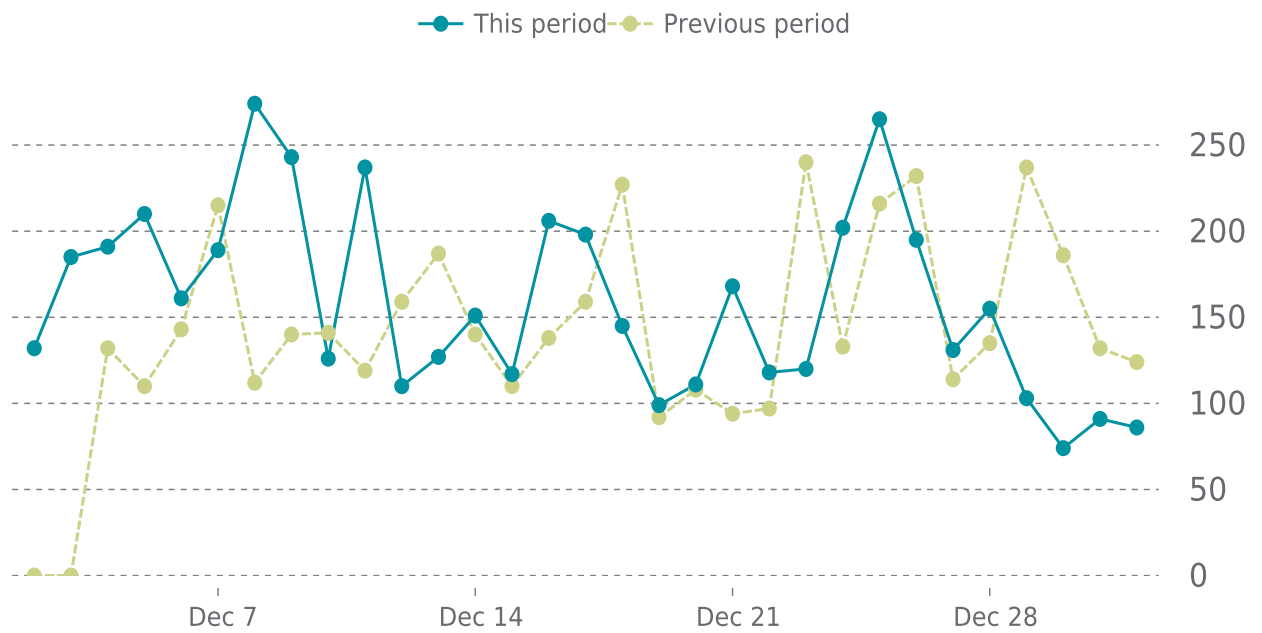

100%

UPTIME HISTORY

Event	Date	Reason	Duration
UP	09/11/2022	-	111d 2h

✓ ANALYTICS

Traffic up by: **12.5%**

12/01/2022 to 12/31/2022

SESSIONS

 **SECURITY**Total security checks: **5**

12/01/2022 to 12/31/2022

MOST RECENT SCAN

12/26/2022

Status: **Clean**Malware: **Clean**Web Trust: **Clean**Vulnerabilities: **0****SECURITY SCAN HISTORY**

Date	Malware	Vulnerabilities	Web Trust
12/26/2022 7:31	Clean	Clean	Clean
12/19/2022 5:02	Clean	Clean	Clean
12/12/2022 7:45	Clean	Clean	Clean
12/05/2022 4:30	Clean	Clean	Clean
12/02/2022 9:34	Clean	Clean	Clean