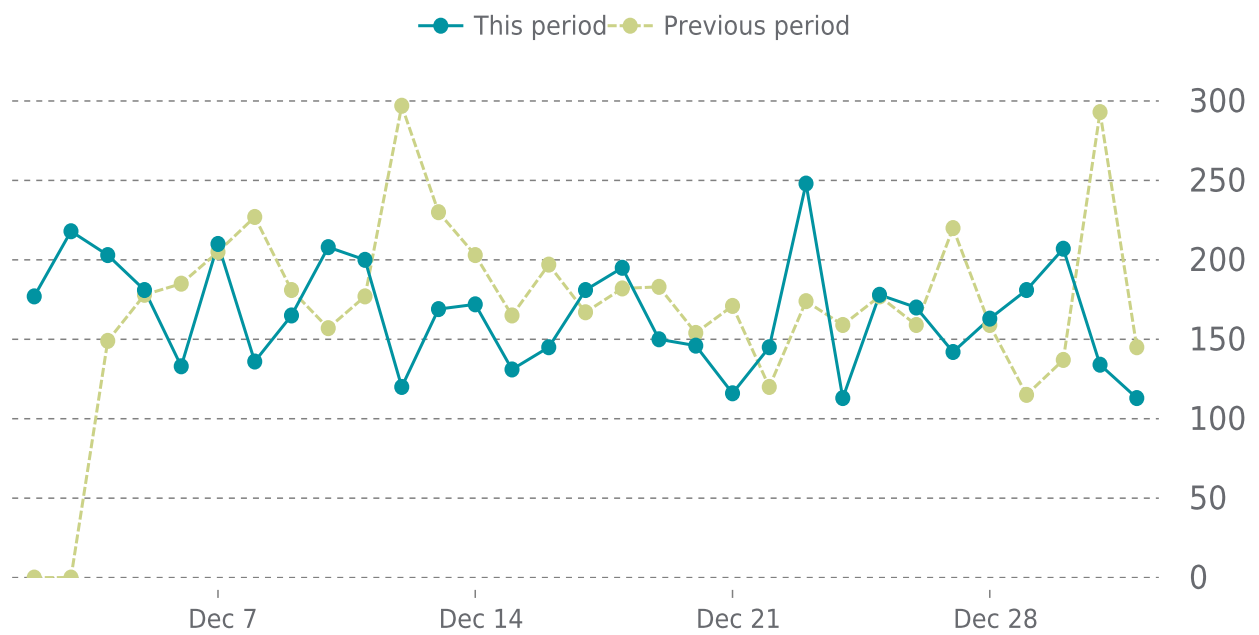

✓ ANALYTICS

Traffic down by: **2.2%**

12/01/2022 to 12/31/2022

SESSIONS