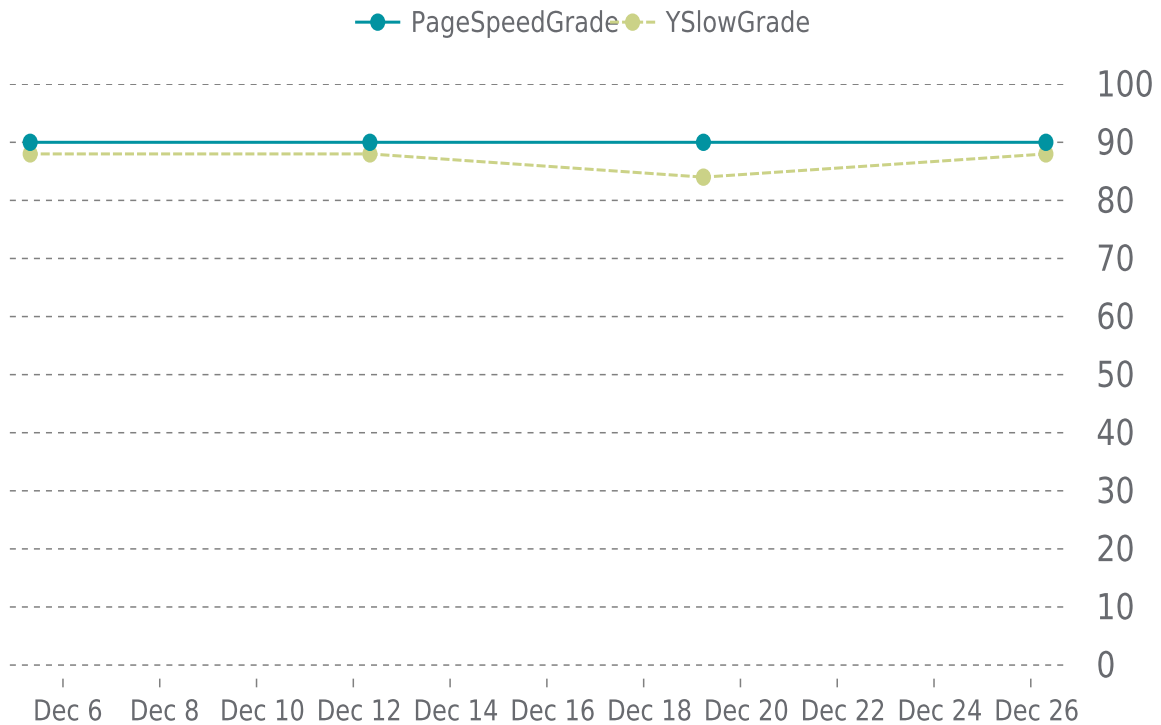

# ✓ PERFORMANCE

Total performance checks: **4**

12/01/2022 to 12/31/2022

## MOST RECENT SCAN

12/26/2022

PageSpeed Grade

**A (90%)**

Previous check: 90%

YSlow Grade

**B (88%)**

Previous check: 84%

## PERFORMANCE OVERVIEW