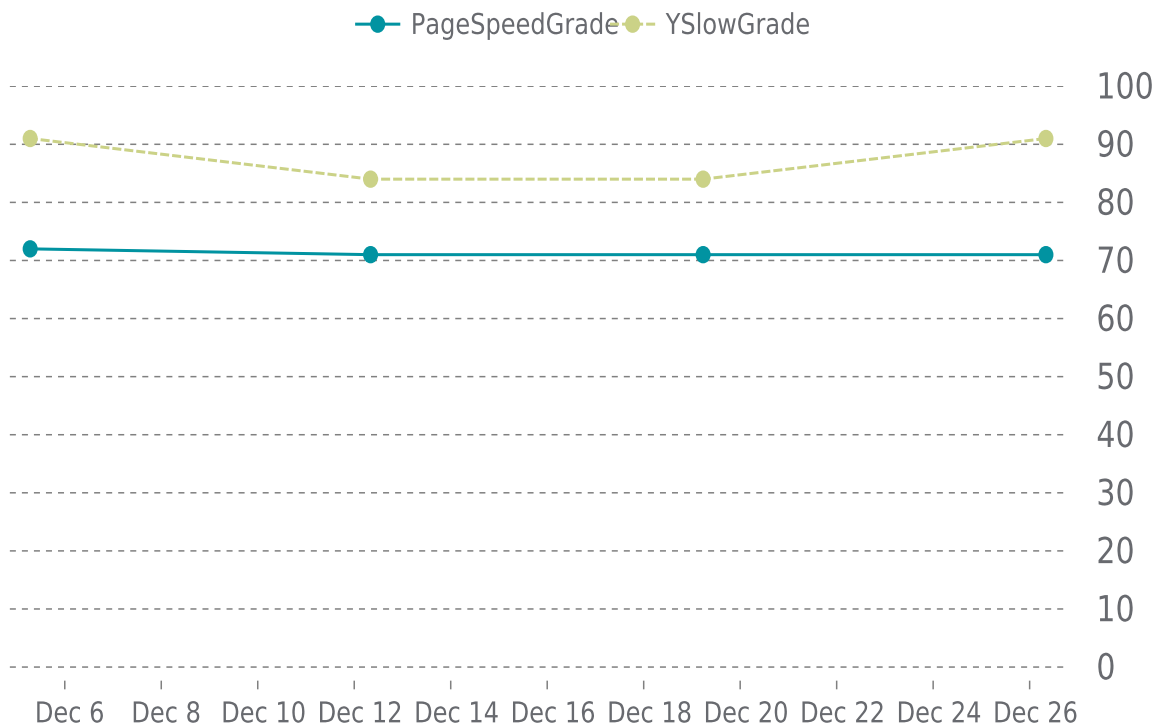

✓ PERFORMANCE

Total performance checks: **4**

12/01/2022 to 12/31/2022

MOST RECENT SCAN

12/26/2022

PageSpeed Grade

C (71%)

Previous check: 71%

YSlow Grade

A (91%)

Previous check: 84%

PERFORMANCE OVERVIEW

PERFORMANCE HISTORY

Date	Load time	PageSpeed	YSlow
12/26/2022 08:06	1.17 s	C (71%)	A (91%)
12/19/2022 05:34	1.00 s	C (71%)	B (84%)
12/12/2022 08:08	0.85 s	C (71%)	B (84%)
12/05/2022 06:47	0.99 s	C (72%)	A (91%)