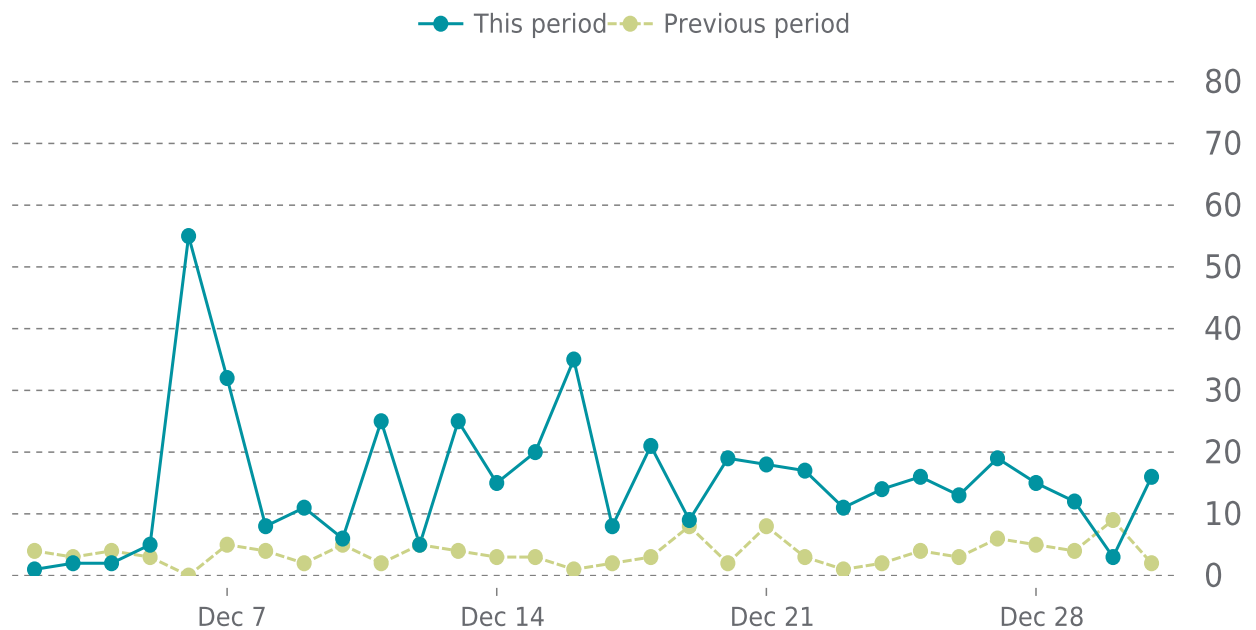

100%

UPTIME HISTORY

Event	Date	Reason	Duration
UP	03/11/2022	-	295d 12h

✓ ANALYTICS

Traffic up by: **311%**
12/01/2022 to 12/31/2022

OVERVIEW

Sessions
0.4K
▲ 311%

Pageviews
0.6K
▲ 122%

Session duration
22s
▼ -81%

SESSIONS

Pages Per Sessions: ▼ -46%

Social Media Sessions: ▼ -22.58%

Bounce Rate: ▲ 63%

Organic Searches: ▼ -5.88%

Referrers	Sessions	Pages	Sessions
eastads.simpli.fi	157	/	490
(direct)	133	/about-mds-interior-design/	30
google	44	/get-in-touch/	28
adspreview.simpli.fi	23	/mds-projects/	19
ads.simpli.fi	23	/all-mds-projects/	17
Countries	Sessions		
United States	427		
India	10		
(not set)	9		
Canada	5		
Australia	2		