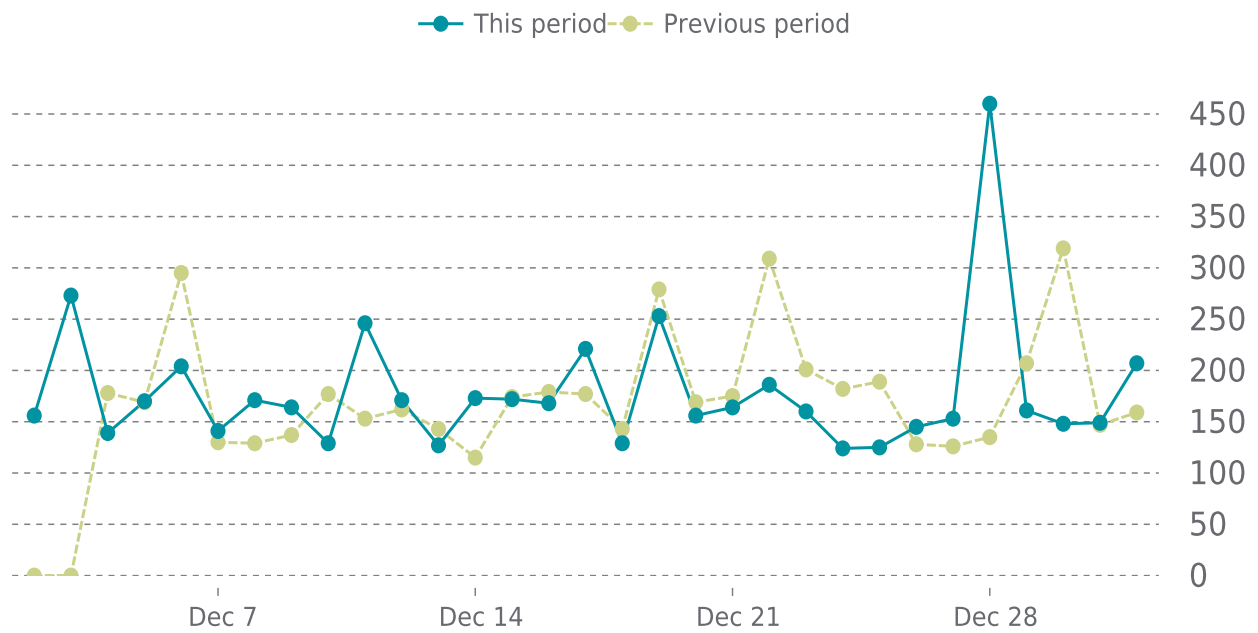

UPTIME

Up for: **541d 14h**
Overall Uptime: **100.000%**

OVERVIEW

last 24 hours
100%

last 7 days
100%

last 30 days
100%

UPTIME HISTORY

Event	Date	Reason	Duration
UP	07/08/2021	-	541d 14h

✓ ANALYTICS

Traffic up by: **6.9%**
12/01/2022 to 12/31/2022

SESSIONS

 **SECURITY**Total security checks: **5**

12/01/2022 to 12/31/2022

MOST RECENT SCAN

12/26/2022

Status: **Clean**Malware: **Clean**Web Trust: **Clean**Vulnerabilities: **0****SECURITY SCAN HISTORY**