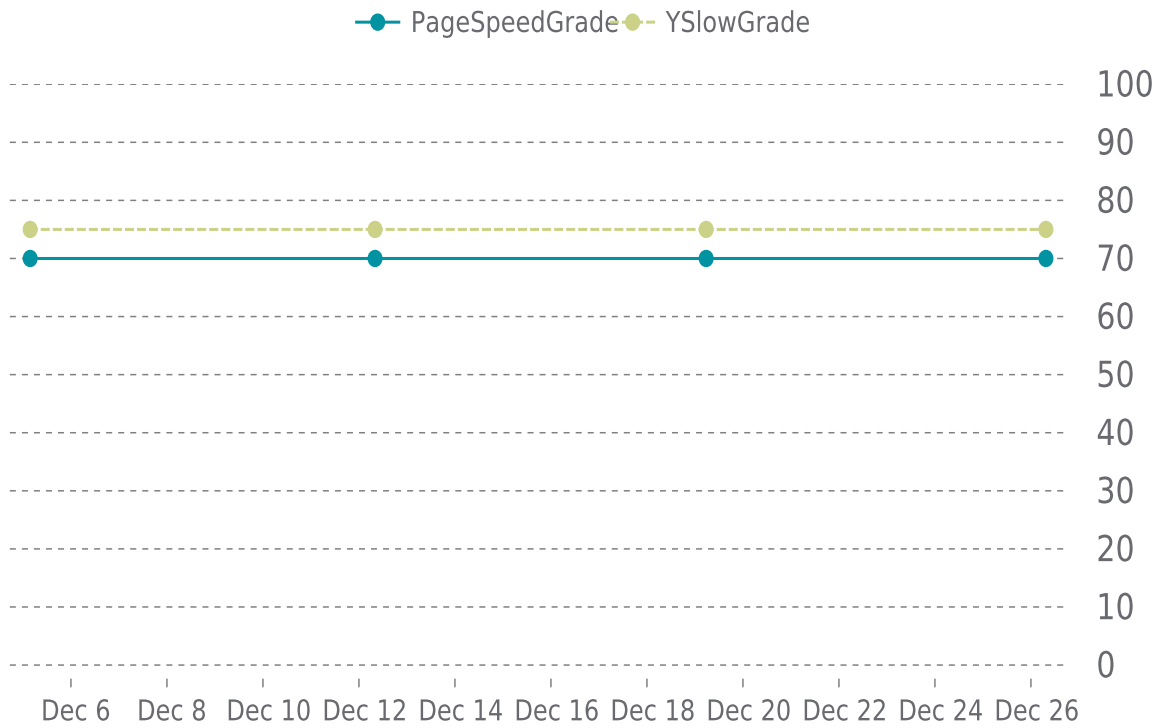

✓ PERFORMANCE

Total performance checks: **4**

12/01/2022 to 12/31/2022

MOST RECENT SCAN

12/26/2022

PageSpeed Grade

C (70%)

Previous check: 70%

YSlow Grade

C (75%)

Previous check: 75%

PERFORMANCE OVERVIEW

PERFORMANCE HISTORY

Date	Load time	PageSpeed	YSlow
12/26/2022 07:30	1.65 s	C (70%)	C (75%)
12/19/2022 05:37	1.46 s	C (70%)	C (75%)
12/12/2022 08:04	1.33 s	C (70%)	C (75%)
12/05/2022 03:37	1.50 s	C (70%)	C (75%)