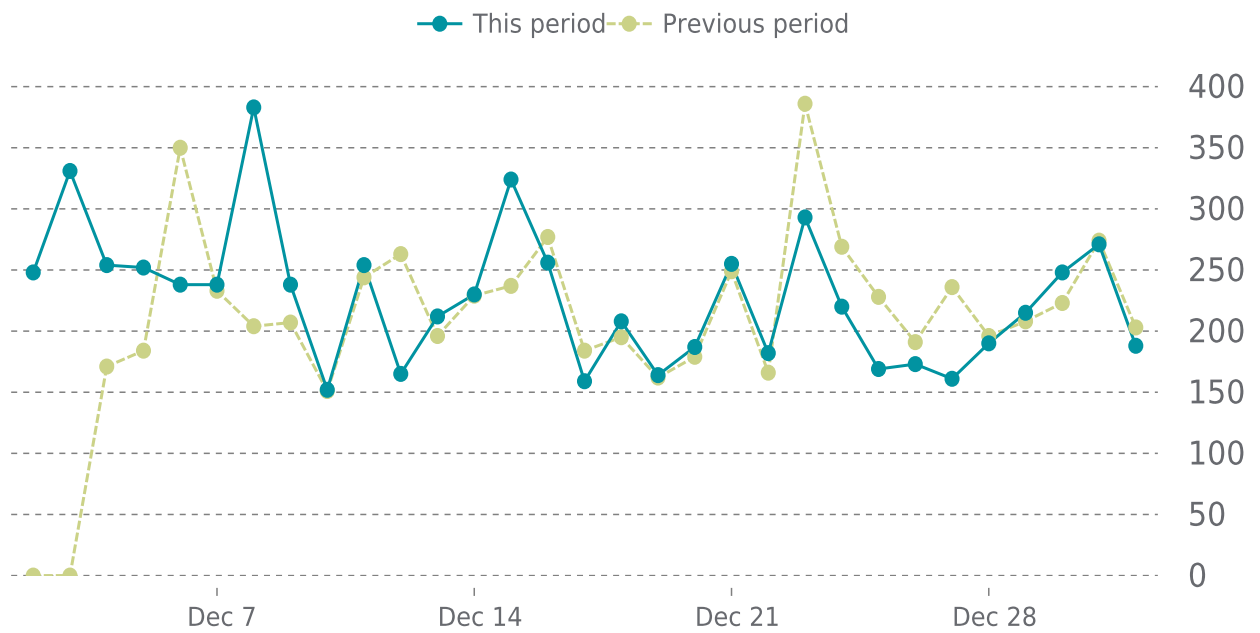

100%

UPTIME HISTORY

Event	Date	Reason	Duration
UP	10/19/2022	-	73d 14h

✓ ANALYTICS

Traffic up by: **8.7%**
12/01/2022 to 12/31/2022

SESSIONS

SECURITY

Total security checks: **6**