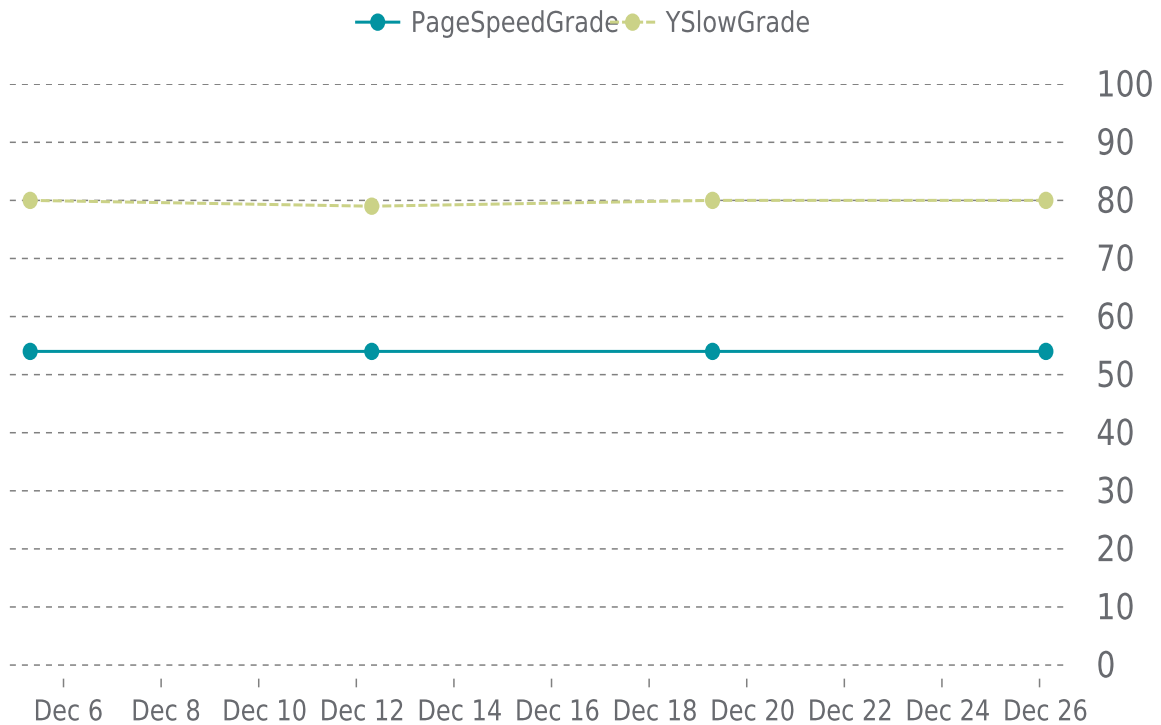

✓ PERFORMANCE

Total performance checks: **4**

12/01/2022 to 12/31/2022

MOST RECENT SCAN

12/26/2022

PageSpeed Grade

E (54%)

Previous check: 54%

YSlow Grade

B (80%)

Previous check: 80%

PERFORMANCE OVERVIEW

PERFORMANCE HISTORY

Date	Load time	PageSpeed	YSlow
12/26/2022 03:08	2.10 s	E (54%)	B (80%)
12/19/2022 07:11	2.09 s	E (54%)	B (80%)
12/12/2022 07:35	2.17 s	E (54%)	C (79%)
12/05/2022 07:36	2.31 s	E (54%)	B (80%)