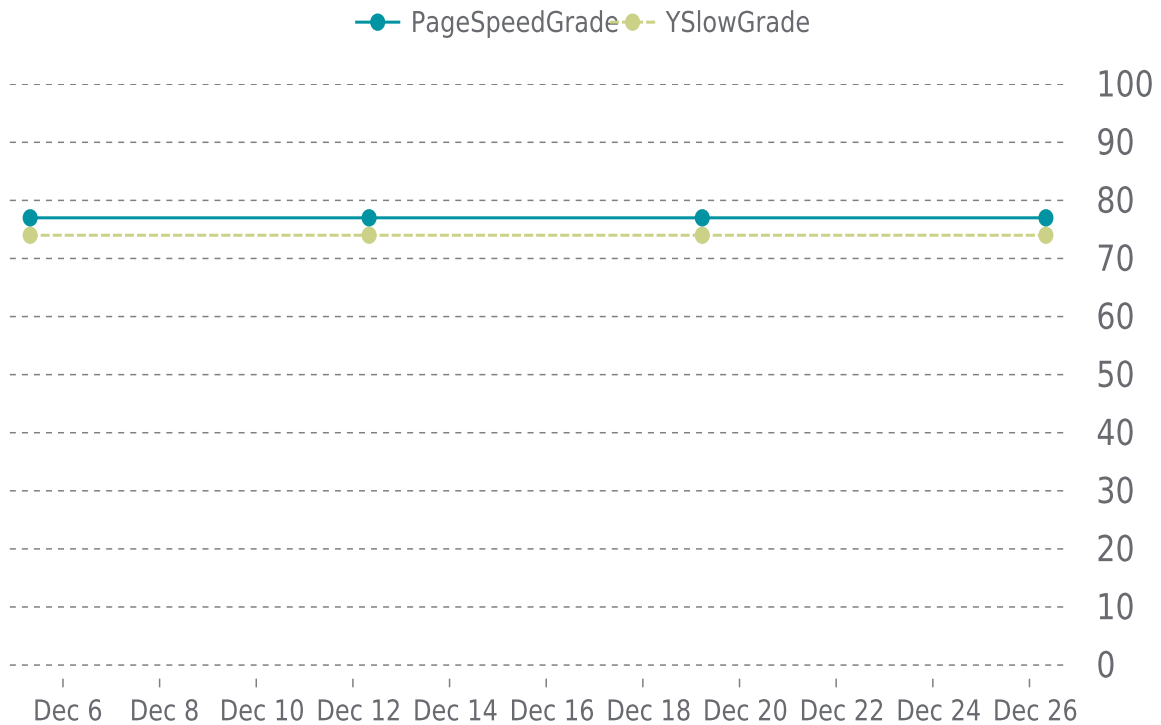

✓ PERFORMANCE

Total performance checks: **4**

12/01/2022 to 12/31/2022

MOST RECENT SCAN

12/26/2022

PageSpeed Grade

C (77%)

Previous check: 77%

YSlow Grade

C (74%)

Previous check: 74%

PERFORMANCE OVERVIEW

PERFORMANCE HISTORY

| Date | Load time | PageSpeed | YSlow |
|------------------|-----------|-----------|---------|
| 12/26/2022 08:10 | 2.37 s | C (77%) | C (74%) |
| 12/19/2022 05:30 | 2.39 s | C (77%) | C (74%) |
| 12/12/2022 08:03 | 2.03 s | C (77%) | C (74%) |
| 12/05/2022 07:43 | 2.29 s | C (77%) | C (74%) |