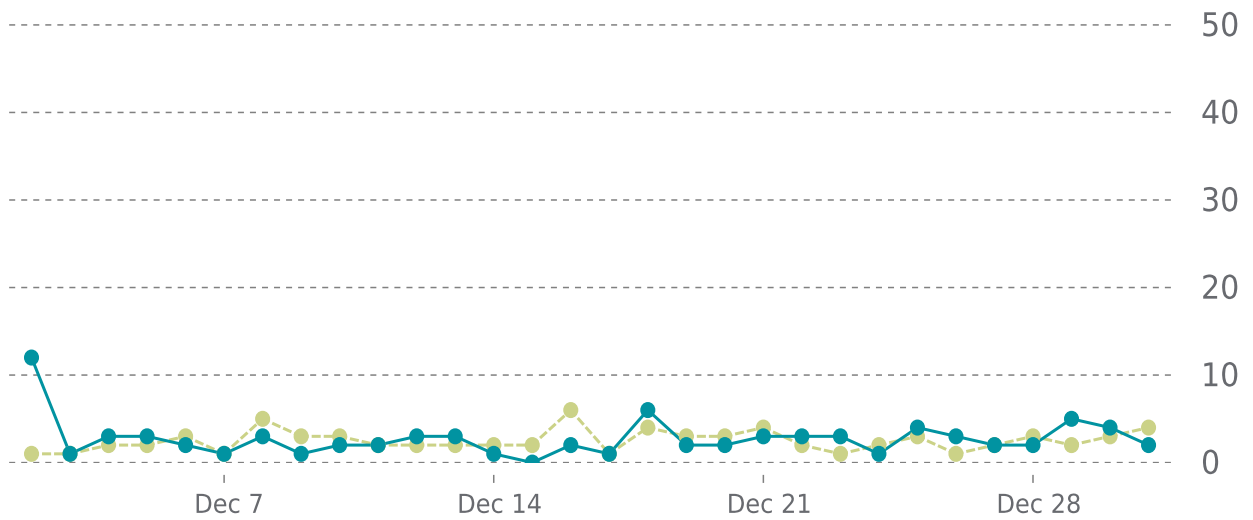

| Event | Date | Reason | Duration |
|-------|------------|--|----------|
| UP | 12/06/2022 | - | 25d 16h |
| DOWN | 12/06/2022 | Response timeout - Did not receive response for 30 secs. | 2m 6s |
| UP | 12/01/2022 | - | 4d 9h |
| DOWN | 12/01/2022 | Bad Gateway | 2m 6s |

✓ ANALYTICS

Traffic up by: **22%**
12/01/2022 to 12/31/2022

OVERVIEW

Sessions
100
▲ 22%

Pageviews
0.1K
▲ 10%

Session duration
01s
▼ -75%

SESSIONS

—●— This period —●— Previous period