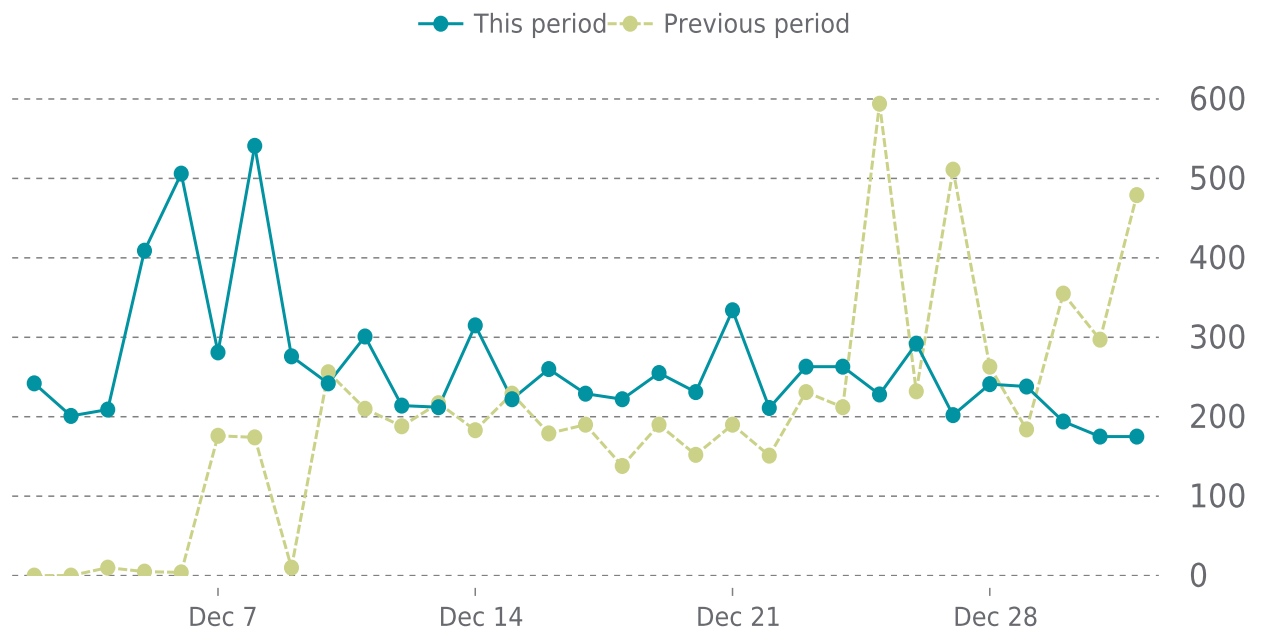

100%

UPTIME HISTORY

Event	Date	Reason	Duration
UP	06/29/2022	-	185d 15h

✓ ANALYTICS

Traffic up by: **31.8%**

12/01/2022 to 12/31/2022

SESSIONS

SECURITY