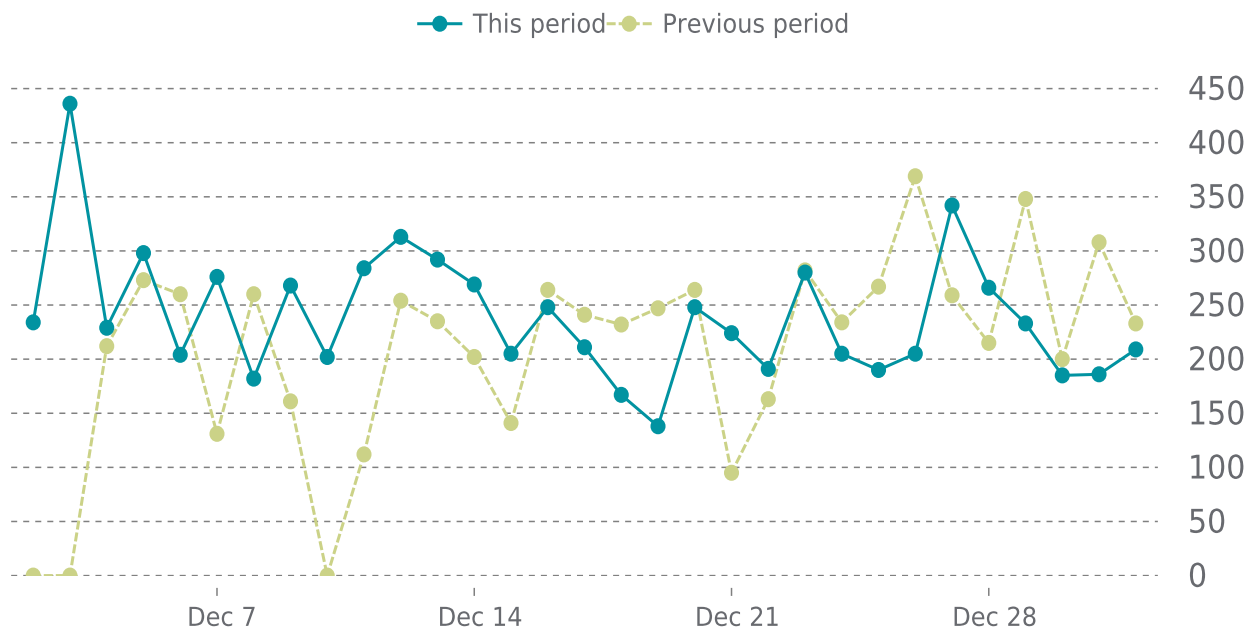

## OVERVIEW

last 24 hours

**100%**

last 7 days

**100%**

last 30 days

**100%**

## UPTIME HISTORY

Event	Date	Reason	Duration
UP	10/07/2022	-	86d

# ✓ ANALYTICS

Traffic up by: **14.8%**  
12/01/2022 to 12/31/2022

## SESSIONS