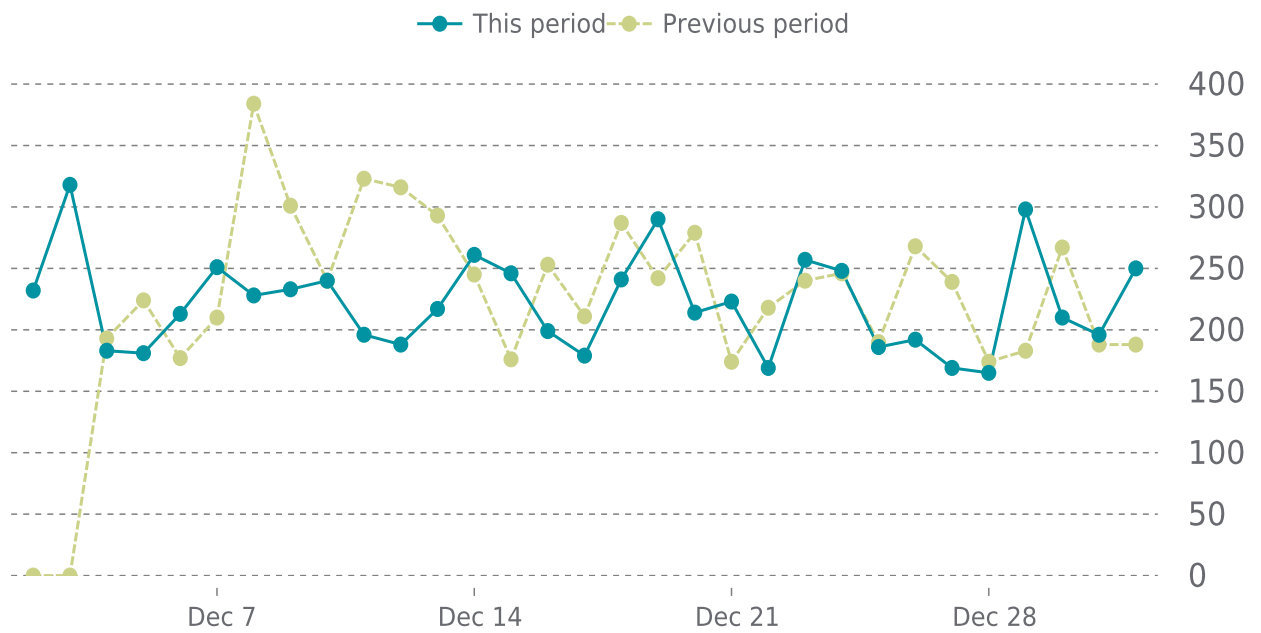

100%

UPTIME HISTORY

Event	Date	Reason	Duration
UP	10/13/2022	-	79d 11h

✓ ANALYTICS

Traffic down by: **0.8%**

12/01/2022 to 12/31/2022

SESSIONS

SECURITY