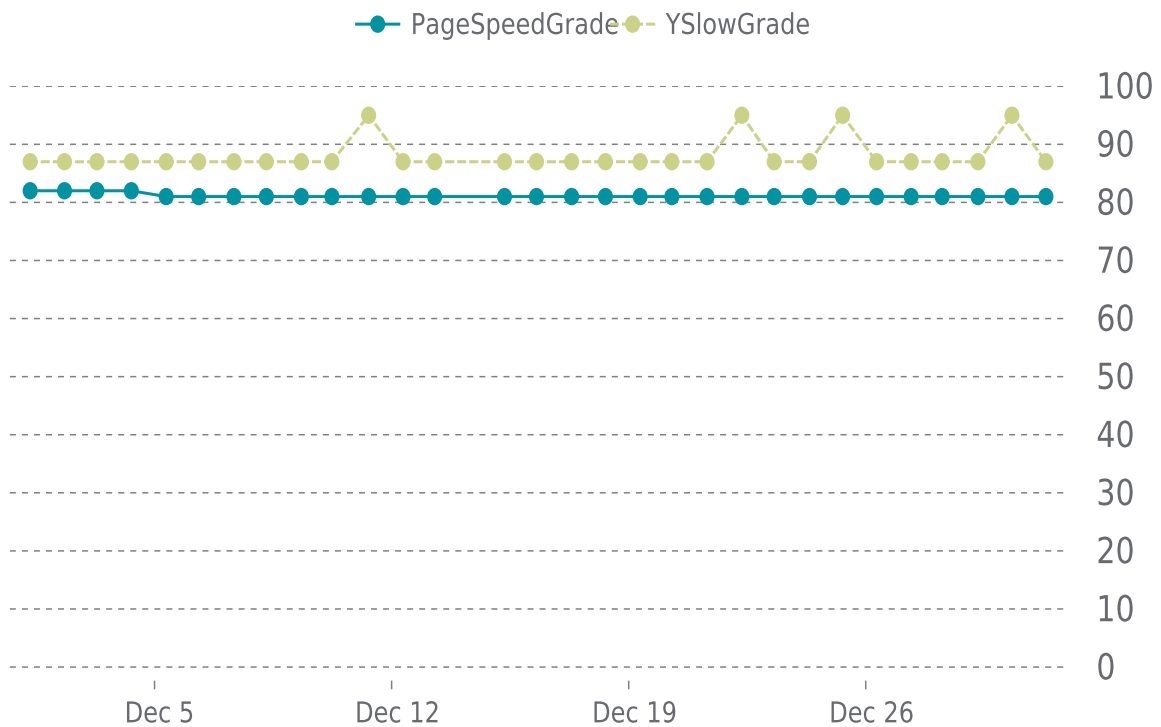

YSlow Grade

B (87%)

Previous check: 95%

PERFORMANCE OVERVIEW

PERFORMANCE HISTORY (1/2)

Date	Load time	PageSpeed	YSlow
12/31/2022 07:41	0.94 s	B (81%)	B (87%)
12/30/2022 07:35	0.67 s	B (81%)	A (95%)
12/29/2022 07:31	1.15 s	B (81%)	B (87%)
12/28/2022 06:10	1.06 s	B (81%)	B (87%)
12/27/2022 08:09	1.11 s	B (81%)	B (87%)
12/26/2022 07:40	0.91 s	B (81%)	B (87%)
12/25/2022 07:37	0.85 s	B (81%)	A (95%)
12/24/2022 08:10	0.96 s	B (81%)	B (87%)
12/23/2022 07:06	1.19 s	B (81%)	B (87%)
12/22/2022 08:13	0.83 s	B (81%)	A (95%)
12/21/2022 07:32	0.97 s	B (81%)	B (87%)
12/20/2022 06:35	1.01 s	B (81%)	B (87%)
12/19/2022 08:07	0.92 s	B (81%)	B (87%)
12/18/2022 07:32	0.96 s	B (81%)	B (87%)
12/17/2022 07:34	1.01 s	B (81%)	B (87%)