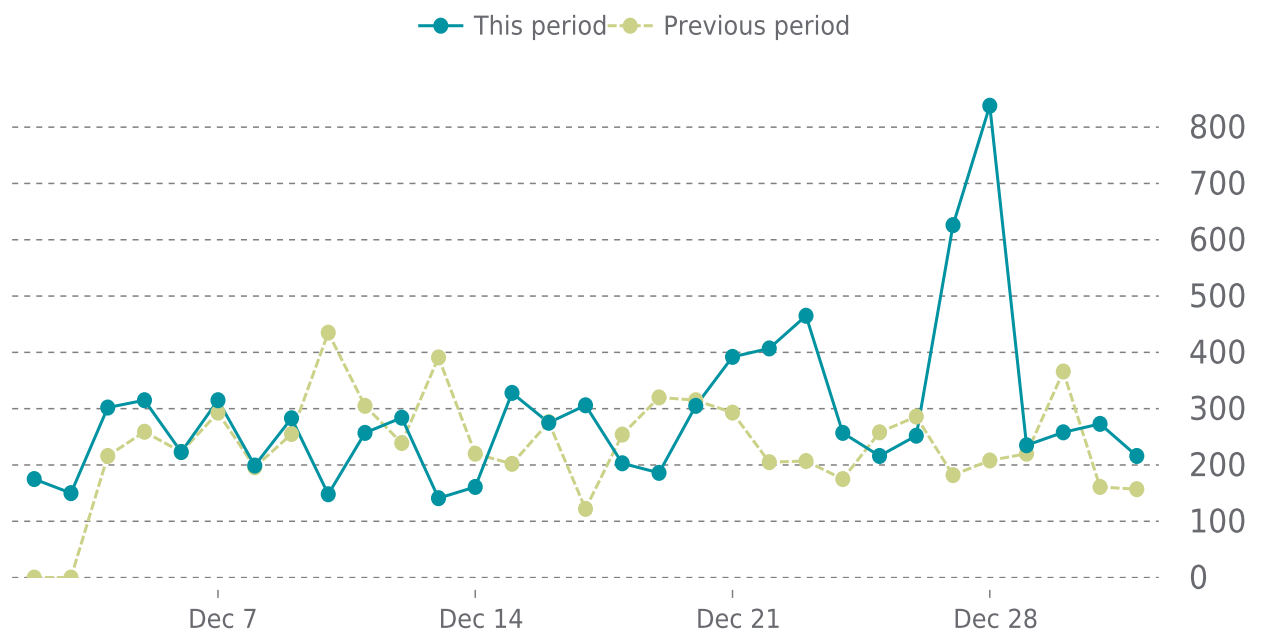

UPTIME

Up for: **64d 13h**
Overall Uptime: **100.000%**

OVERVIEW

last 24 hours
100%

last 7 days
100%

last 30 days
100%

UPTIME HISTORY

Event	Date	Reason	Duration
UP	10/28/2022	-	64d 13h

✓ ANALYTICS

Traffic up by: **24.2%**

12/01/2022 to 12/31/2022

SESSIONS

 **SECURITY**Total security checks: **5**

12/01/2022 to 12/31/2022

MOST RECENT SCAN

12/26/2022