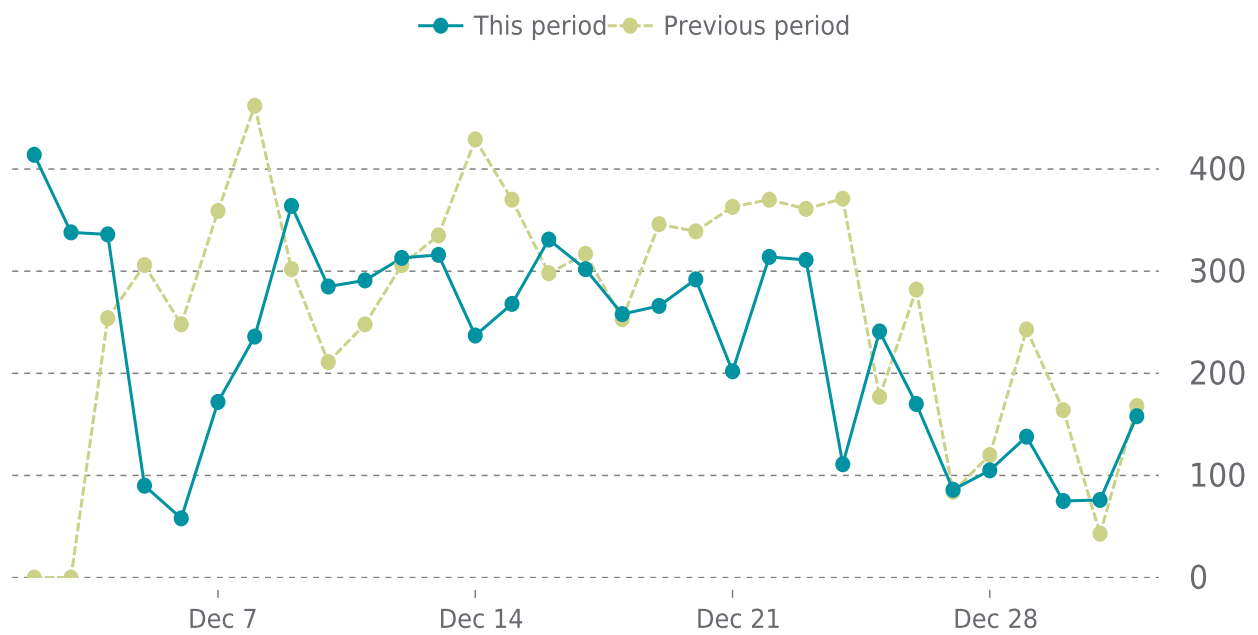

## OVERVIEW

last 24 hours  
**100%**

last 7 days  
**100%**

last 30 days  
**99%**

## UPTIME HISTORY

Event	Date	Reason	Duration
UP	12/16/2022	-	15d 14h
DOWN	12/16/2022	Response timeout - Did not receive response for 30 secs.	2m 7s

# ✓ ANALYTICS

Traffic down by: **12%**  
12/01/2022 to 12/31/2022

## SESSIONS