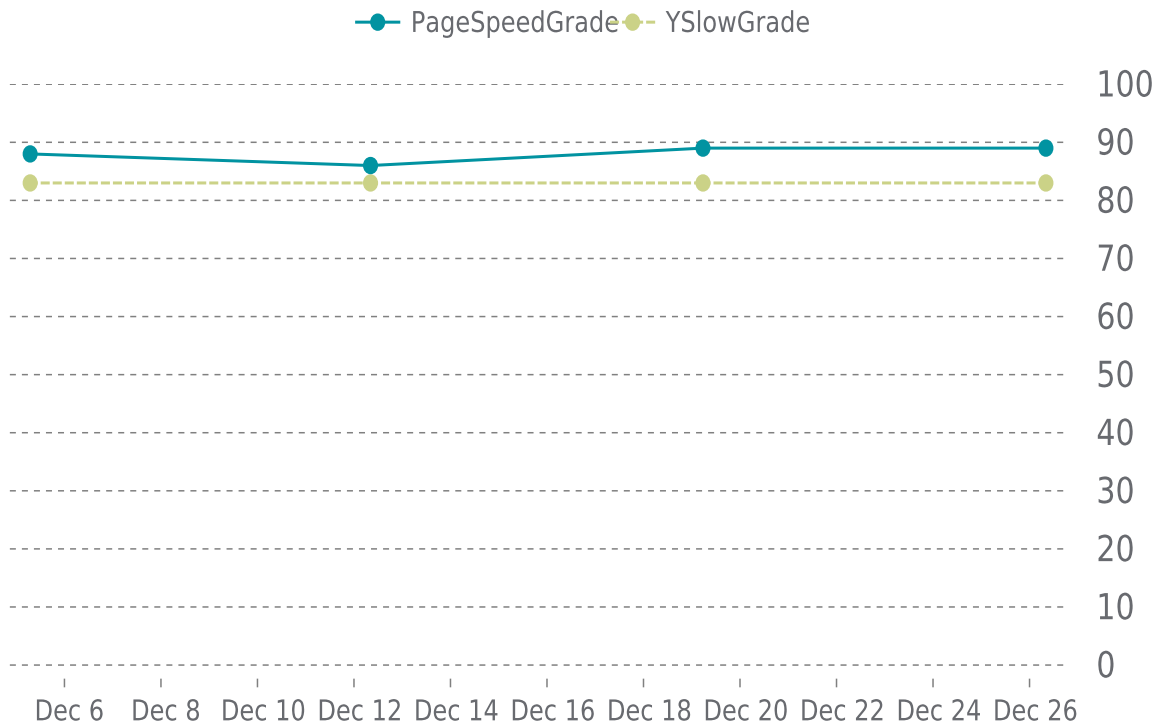

# ✓ PERFORMANCE

Total performance checks: **4**

12/01/2022 to 12/31/2022

## MOST RECENT SCAN

12/26/2022

PageSpeed Grade

**B (89%)**

Previous check: 89%

YSlow Grade

**B (83%)**

Previous check: 83%

## PERFORMANCE OVERVIEW