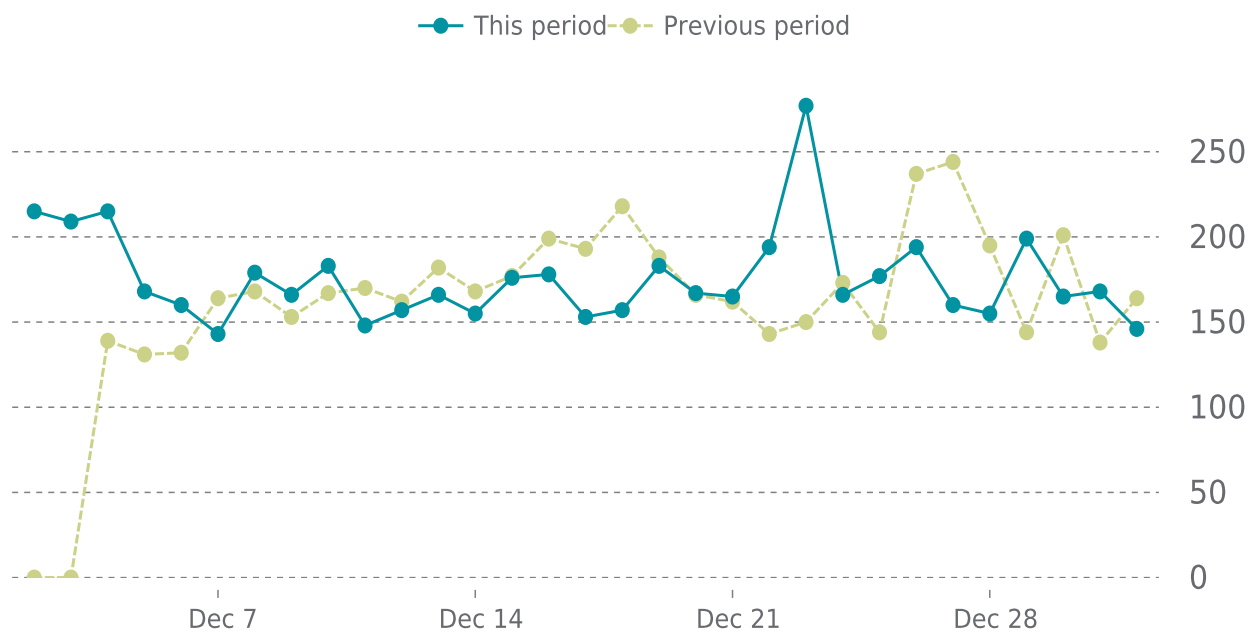

100%

UPTIME HISTORY

Event	Date	Reason	Duration
UP	09/07/2022	-	115d 15h

✓ ANALYTICS

Traffic up by: **9.5%**
12/01/2022 to 12/31/2022

SESSIONS

 **SECURITY**Total security checks: **32**

12/01/2022 to 12/31/2022

MOST RECENT SCAN

12/31/2022

Status: **Clean**Malware: **Clean**Web Trust: **Clean**Vulnerabilities: **0****SECURITY SCAN HISTORY (1/3)**

Date	Malware	Vulnerabilities	Web Trust
12/31/2022 7:17	Clean	Clean	Clean
12/30/2022 3:47	Clean	Clean	Clean
12/29/2022 8:02	Clean	Clean	Clean
12/28/2022 7:01	Clean	Clean	Clean
12/27/2022 7:47	Clean	Clean	Clean
12/26/2022 6:17	Clean	Clean	Clean
12/25/2022 7:32	Clean	Clean	Clean
12/24/2022 4:31	Clean	Clean	Clean
12/23/2022 7:48	Clean	Clean	Clean