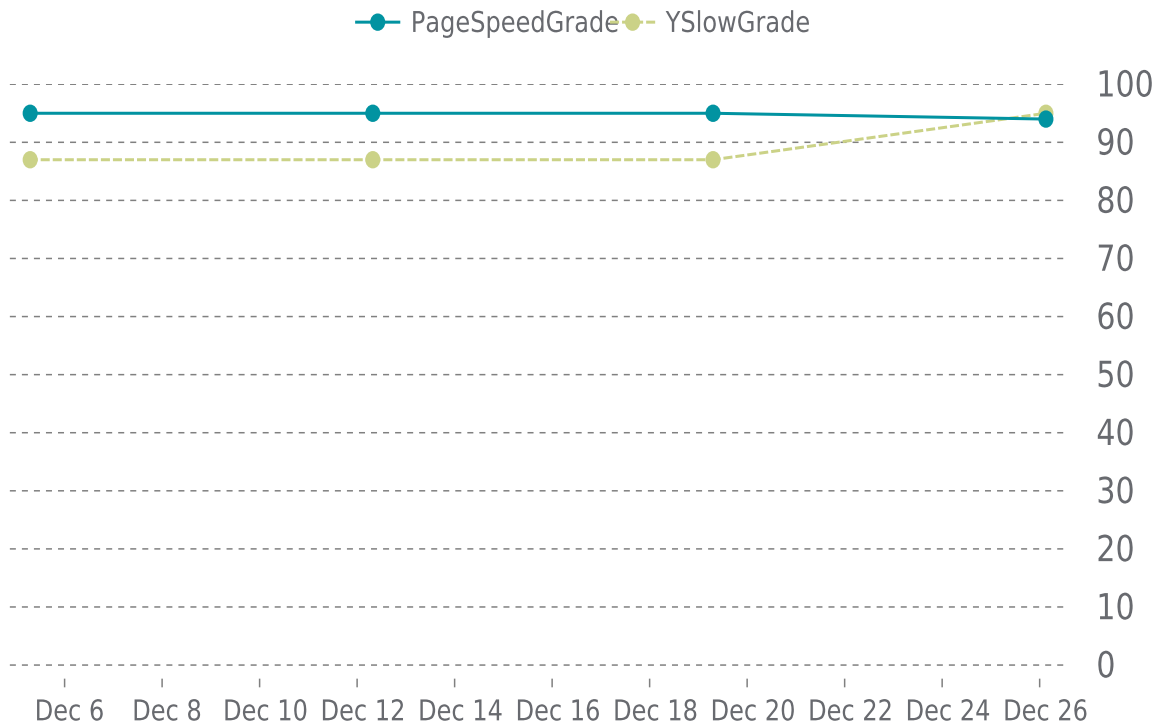

✓ PERFORMANCE

Total performance checks: **4**

12/01/2022 to 12/31/2022

MOST RECENT SCAN

12/26/2022

PageSpeed Grade

A (94%)

Previous check: 95%

YSlow Grade

A (95%)

Previous check: 87%

PERFORMANCE OVERVIEW

PERFORMANCE HISTORY

Date	Load time	PageSpeed	YSlow
12/26/2022 03:05	0.59 s	A (94%)	A (95%)
12/19/2022 07:13	0.80 s	A (95%)	B (87%)
12/12/2022 07:43	0.82 s	A (95%)	B (87%)
12/05/2022 07:03	1.01 s	A (95%)	B (87%)