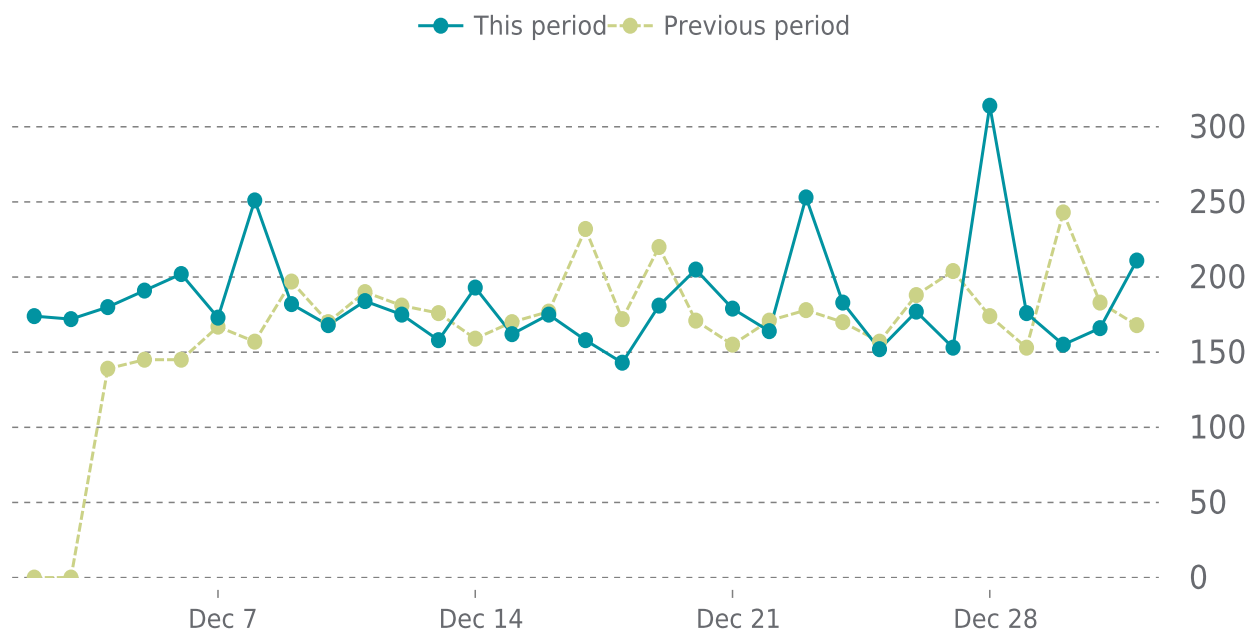

100%

UPTIME HISTORY

Event	Date	Reason	Duration
UP	06/03/2022	-	211d 8h

✓ ANALYTICS

Traffic up by: **11.7%**
12/01/2022 to 12/31/2022

SESSIONS

SECURITY

Total security checks: **6**