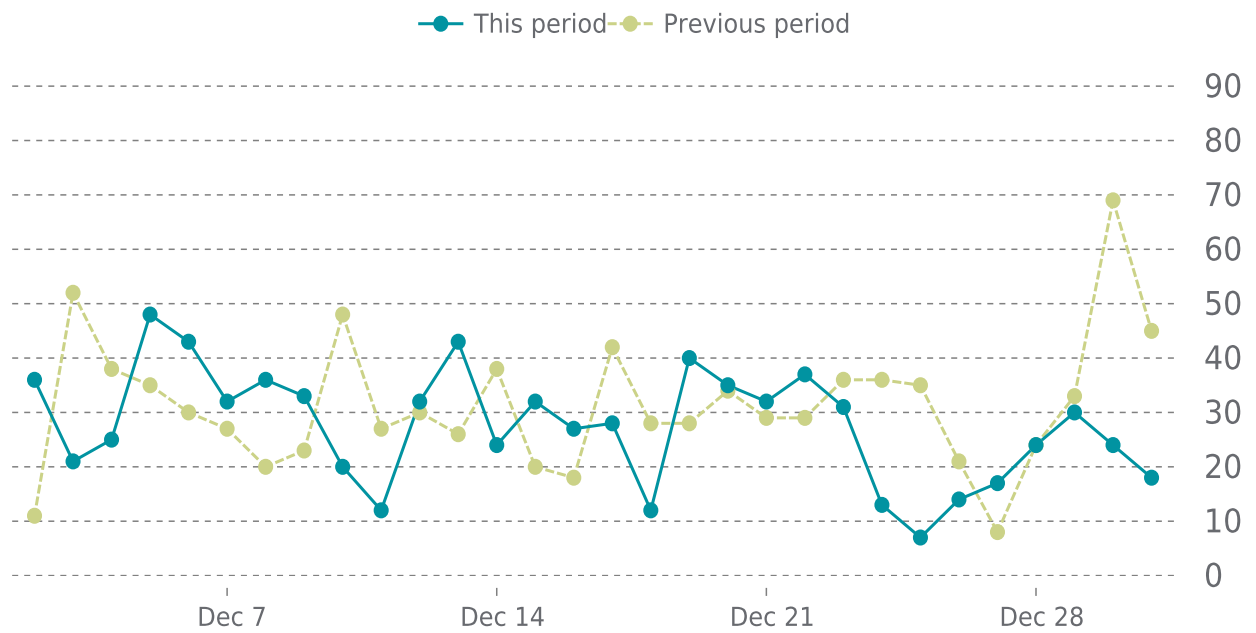

✓ ANALYTICS

Traffic down by: **9%**
12/01/2022 to 12/31/2022

OVERVIEW

Sessions
0.8K
▼ -9%

Pageviews
2K
▼ -5%

Session duration
01m:19s
▲ 5%

SESSIONS

Pages Per Sessions: ▲ 4%

Social Media Sessions: ▲ 10.26%

Bounce Rate: ▼ -14%

Organic Searches: ▲ 3.74%

Referrers	Sessions
google	542
(direct)	188
l.instagram.com	50
bing	36
m.facebook.com	25

Pages	Sessions
/	831
/blooms-floral-arrangement/	376
/blooms-gift-shop/	303
/contact-us/	176
/blooms-party-rentals/	96

Countries	Sessions
United States	841
Indonesia	5
India	4
China	4
Canada	4