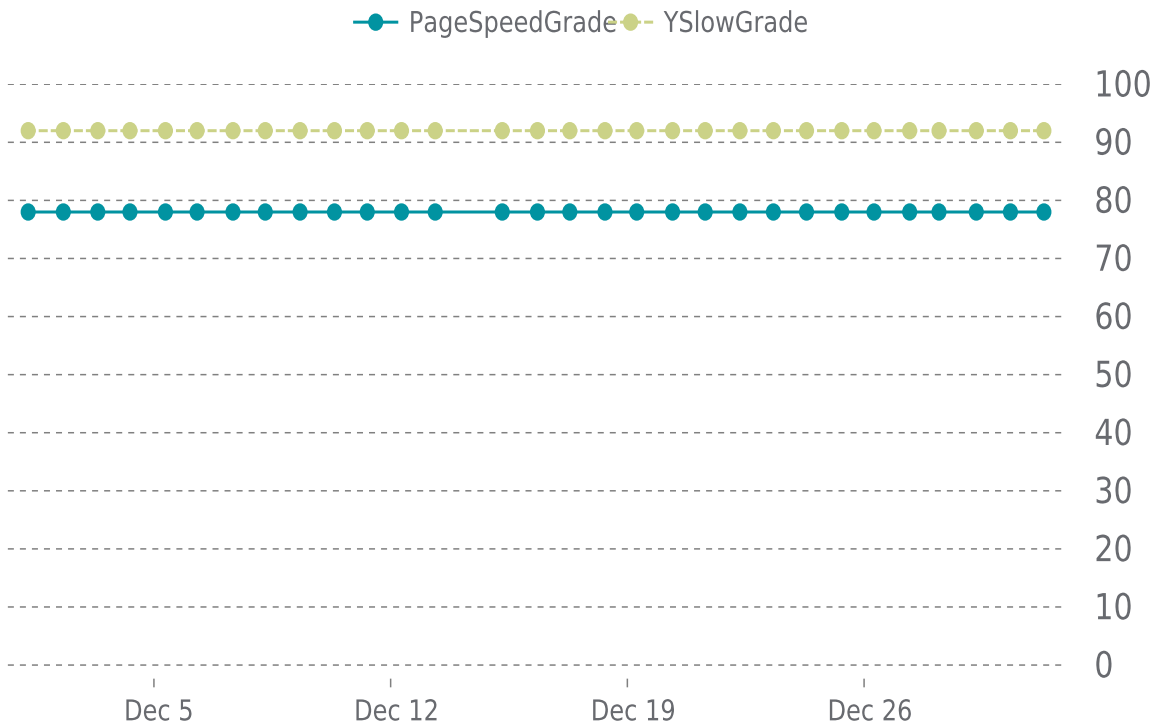

# ✓ PERFORMANCE

Total performance checks: **30**

12/01/2022 to 12/31/2022

## MOST RECENT SCAN

12/31/2022

PageSpeed Grade

**C (78%)**

Previous check: 78%

YSlow Grade

**A (92%)**

Previous check: 92%

## PERFORMANCE OVERVIEW