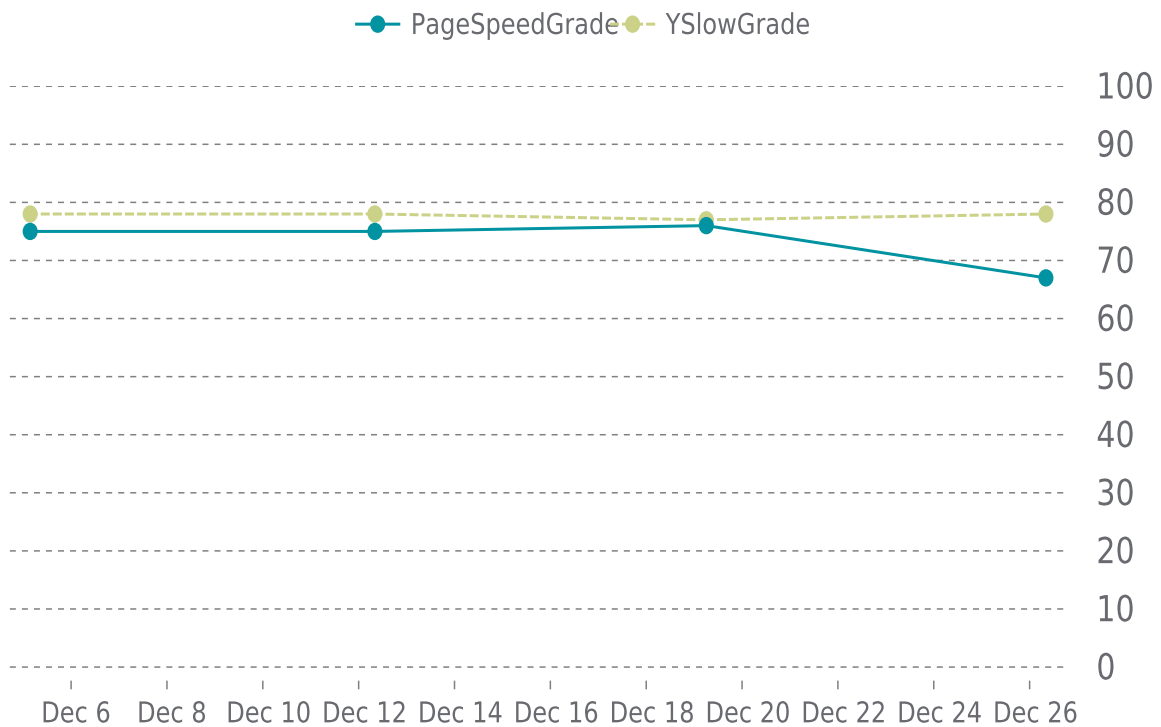

12/01/2022 to 12/31/2022

MOST RECENT SCAN

12/26/2022

PageSpeed Grade

D (67%)

Previous check: 76%

YSlow Grade

C (78%)

Previous check: 77%

PERFORMANCE OVERVIEW

PERFORMANCE HISTORY

Date	Load time	PageSpeed	YSlow
12/26/2022 08:10	1.65 s	D (67%)	C (78%)
12/19/2022 06:06	1.48 s	C (76%)	C (77%)
12/12/2022 08:07	1.62 s	C (75%)	C (78%)
12/05/2022 03:30	1.82 s	C (75%)	C (78%)