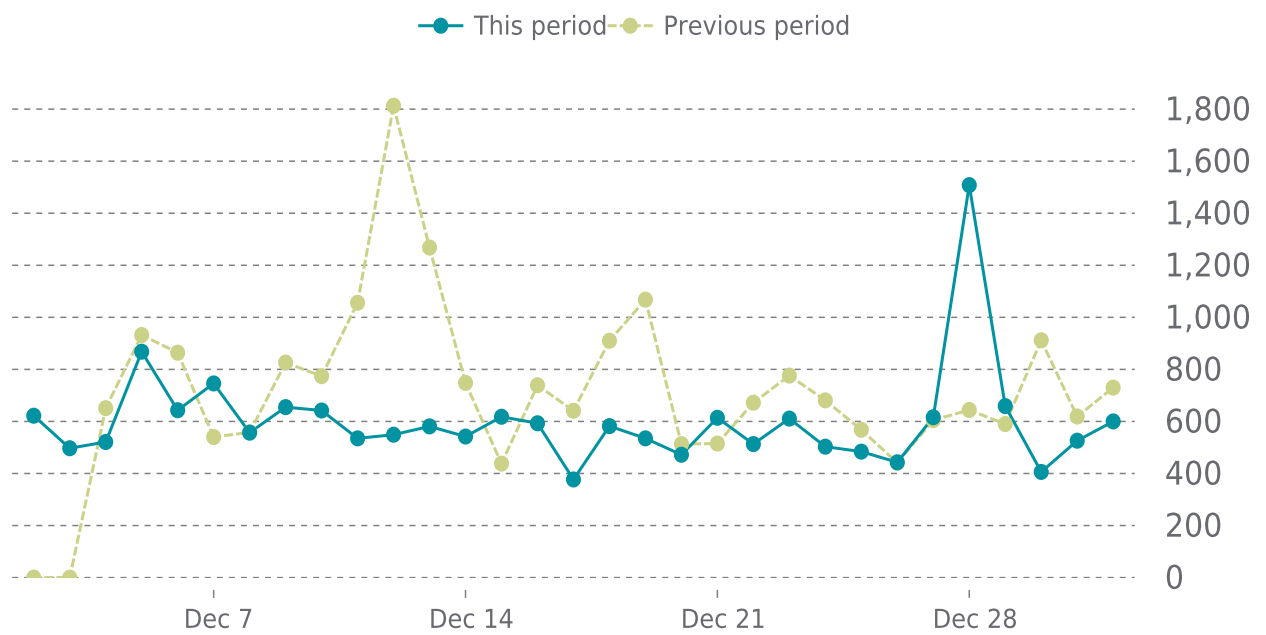

99%**UPTIME HISTORY**

Event	Date	Reason	Duration
UP	12/28/2022	-	3d 14h
DOWN	12/28/2022	Host Name is not resolved	2m 12s
UP	12/22/2022	-	6d 5h
DOWN	12/22/2022	Host Name is not resolved	2m 4s

✓ ANALYTICS

Traffic down by: **15.7%**

12/01/2022 to 12/31/2022

SESSIONS

 **SECURITY**Total security checks: **4**

12/01/2022 to 12/31/2022

MOST RECENT SCAN

12/26/2022

Status: **Clean**Malware: **Clean**Web Trust: **Clean**Vulnerabilities: **0****SECURITY SCAN HISTORY**