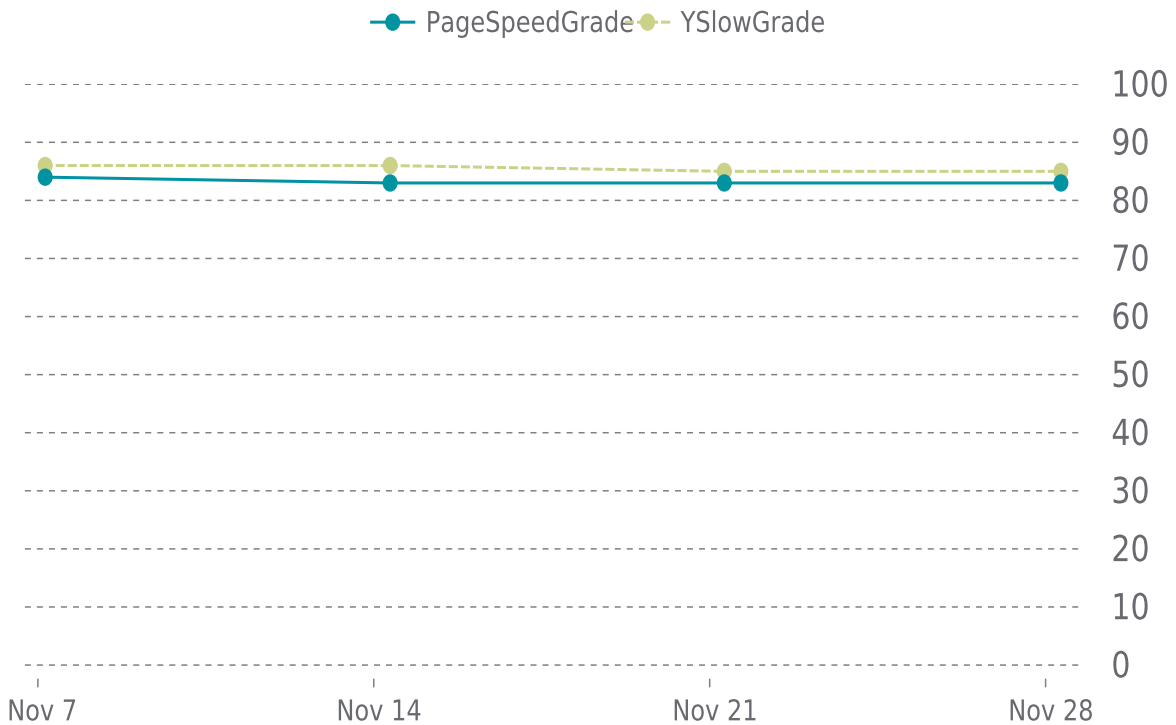

# ✓ PERFORMANCE

Total performance checks: **4**

11/01/2022 to 12/03/2022

## MOST RECENT SCAN

11/28/2022

PageSpeed Grade

**B (83%)**

Previous check: 83%

YSlow Grade

**B (85%)**

Previous check: 85%

## PERFORMANCE OVERVIEW