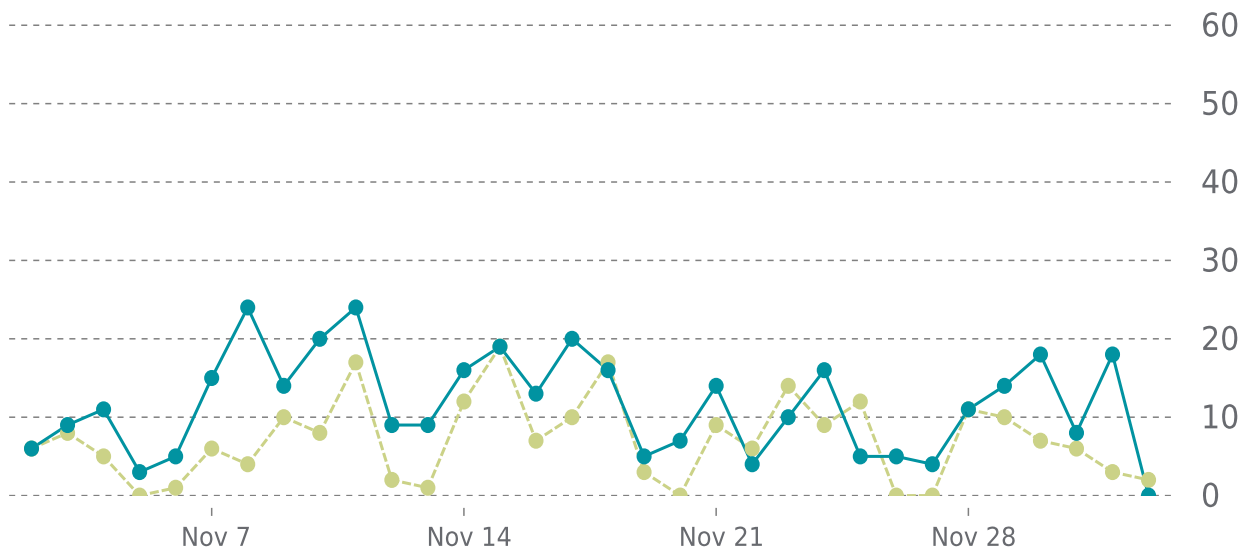

✓ ANALYTICS

Traffic up by: **76%**
11/01/2022 to 12/03/2022

OVERVIEW

Sessions
0.4K
▲ 76%

Pageviews
0.7K
▲ 21%

Session duration
01m:12s
▼ -60%

SESSIONS

—●— This period —●— Previous period

Pages Per Sessions: ▼ -31%

Social Media Sessions: ▲ 100.00%

Bounce Rate: ▲ 3%

Organic Searches: ▲ 102.00%

Referrers	Sessions	Pages	Sessions
(direct)	178	/	302
payneco.com	116	/about-abb-payne/	146
google	99	/portfolio/	143
design-bread.com	3	/our-story/	75
bing	2	/contact-us/	38

Countries	Sessions
United States	386
Germany	4
Canada	3
Brazil	2
Austria	1