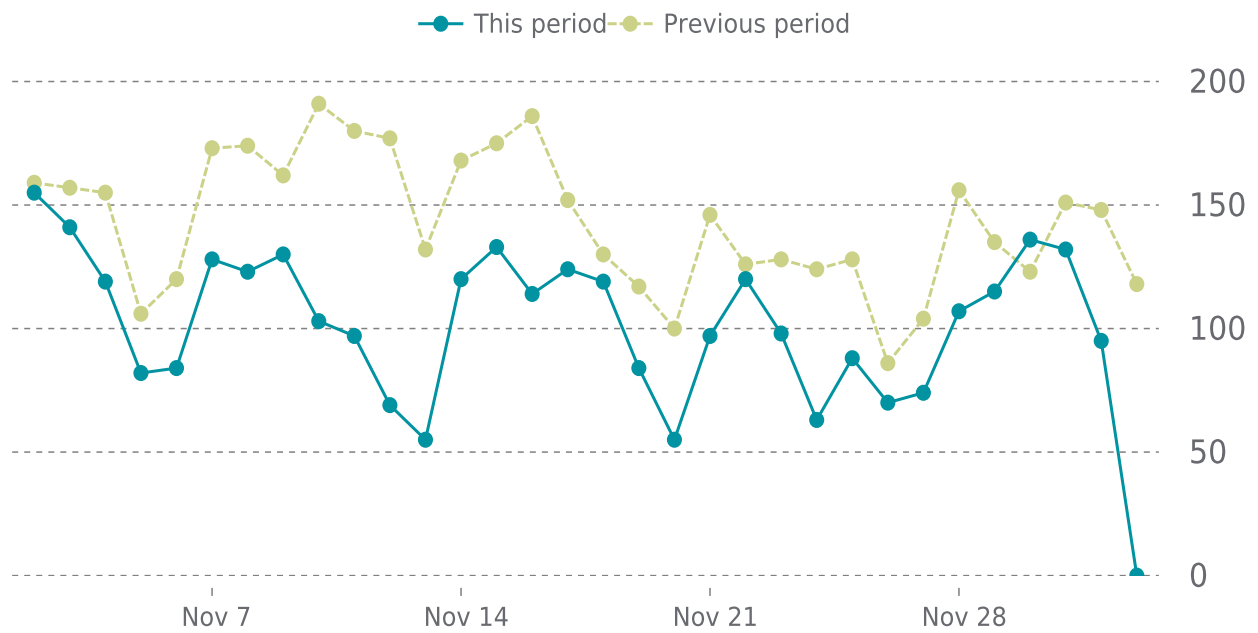

OVERVIEW

last 24 hours

100%

last 7 days

100%

last 30 days

100%

UPTIME HISTORY

Event	Date	Reason	Duration
UP	06/21/2022	-	164d 21h

✓ ANALYTICS

Traffic down by: **25%**
11/01/2022 to 12/03/2022

OVERVIEW

Sessions
3.5K
▼ -25%

Pageviews
4.1K
▼ -24%

Session duration
43s
▲ 6%

SESSIONS

Pages Per Sessions: ▲ 2%

Social Media Sessions: ▼ -48.49%

Bounce Rate: ▲ 0%

Organic Searches: ▼ -26.46%

Referrers	Sessions	Pages	Sessions
google	1552	/	3873
(direct)	1415	/about-parish-tractor/	94
bing	159	/features/toro-wor kman-2...	3
m.facebook.com	112	/features/22-gooseneck-tilt-	2
l.facebook.com	73	/?fbclid=IwAR3IPOVMGQiM	2
Countries	Sessions		
United States	3420		
United Kingdom	18		
India	16		
Germany	9		
Ireland	8		