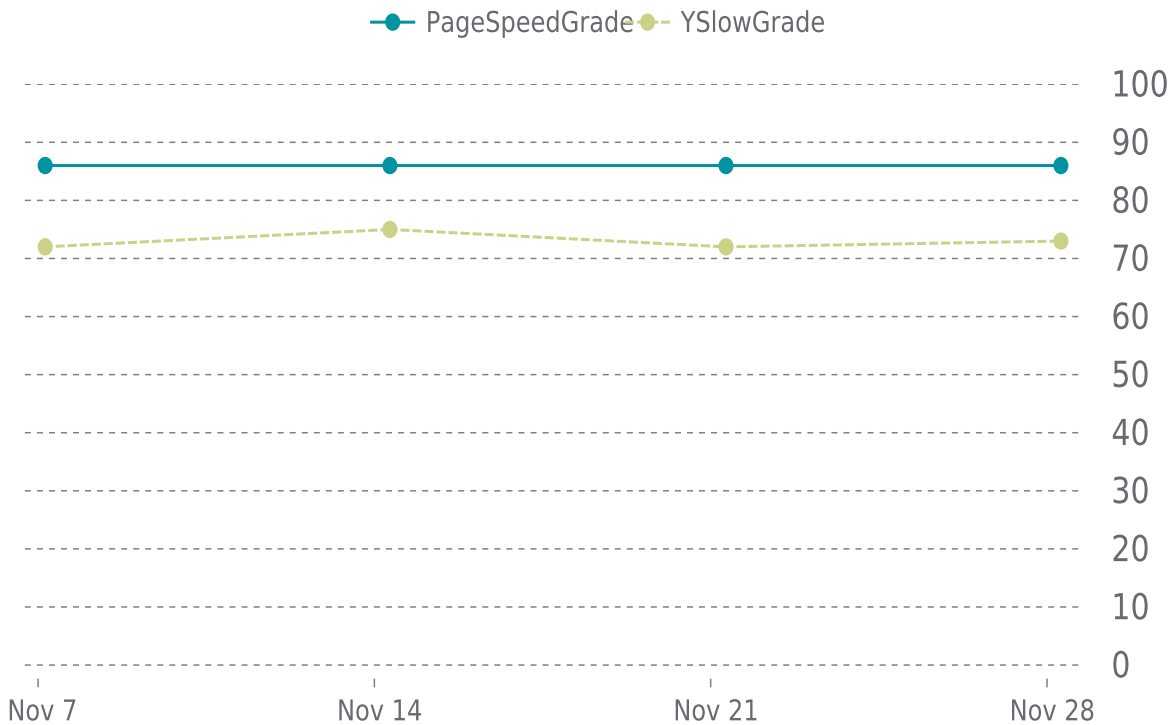

✓ PERFORMANCE

Total performance checks: **4**

11/01/2022 to 12/03/2022

MOST RECENT SCAN

11/28/2022

PageSpeed Grade

B (86%)

Previous check: 86%

YSlow Grade

C (73%)

Previous check: 72%

PERFORMANCE OVERVIEW

PERFORMANCE HISTORY

Date	Load time	PageSpeed	YSlow
11/28/2022 06:57	1.77 s	B (86%)	C (73%)
11/21/2022 07:38	1.67 s	B (86%)	C (72%)
11/14/2022 07:46	1.67 s	B (86%)	C (75%)
11/07/2022 03:33	1.63 s	B (86%)	C (72%)