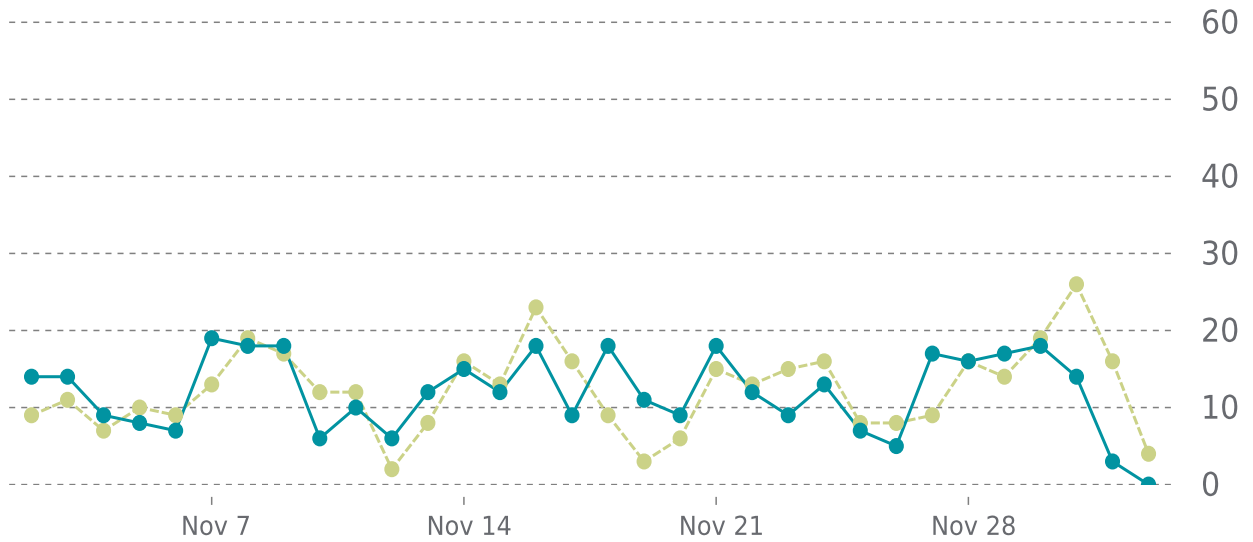

100%

UPTIME HISTORY

Event	Date	Reason	Duration
UP	06/21/2022	-	164d 20h

✓ ANALYTICS

Traffic up by: **0%**
11/01/2022 to 12/03/2022

OVERVIEW

Sessions
0.4K
▲ 0%

Pageviews
0.7K
▲ 1%

Session duration
01m:27s
▲ 11%

SESSIONS

—●— This period —●— Previous period

Pages Per Sessions: ▲ 1%

Social Media Sessions: ▲ 20.83%

Bounce Rate: ▲ 0%

Organic Searches: ▼ -13.09%

Referrers	Sessions	Pages	Sessions
google	240	/	405
(direct)	116	/about-norman/	150
bing	13	/new-construction/	72
linkedin.com	10	/renovation/	69
l.facebook.com	8	/cliff-norman/	20

Countries	Sessions
United States	305
Pakistan	27
India	14
Canada	11
United Kingdom	9

SECURITY

Total security checks: **7**

11/01/2022 to 12/03/2022

MOST RECENT SCAN

12/02/2022

Status: **Clean**

Malware: **Clean**