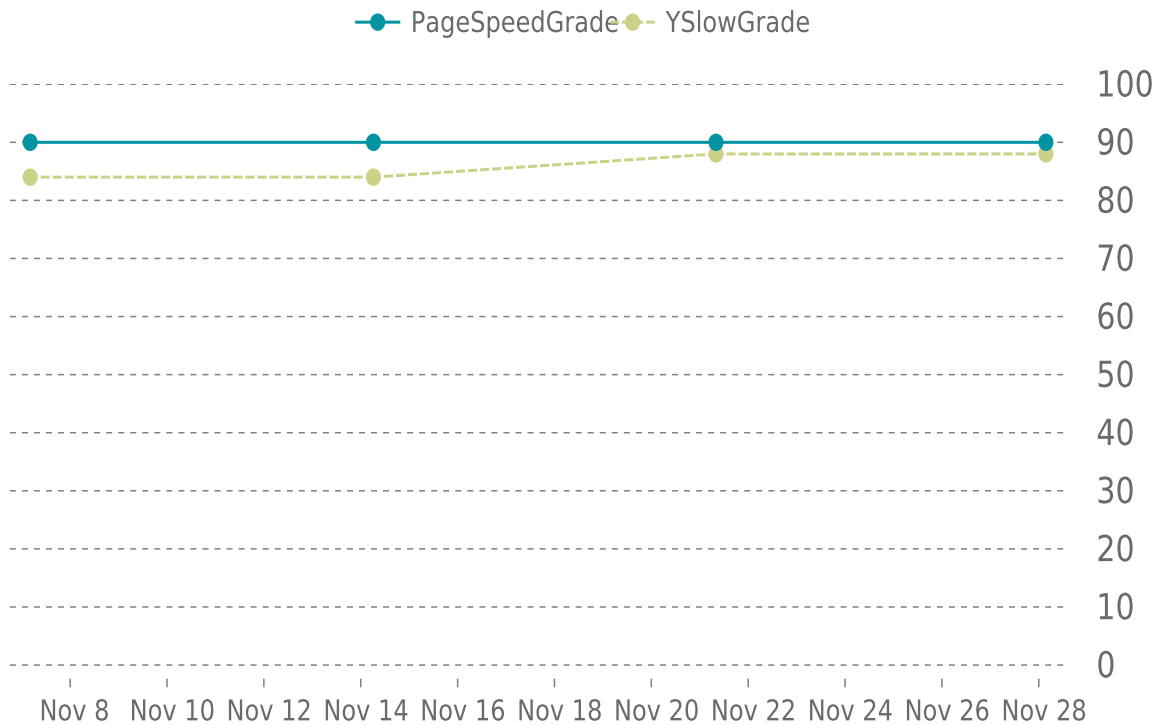

✓ PERFORMANCE

Total performance checks: **4**

11/01/2022 to 12/03/2022

MOST RECENT SCAN

11/28/2022

PageSpeed Grade

A (90%)

Previous check: 90%

YSlow Grade

B (88%)

Previous check: 88%

PERFORMANCE OVERVIEW

PERFORMANCE HISTORY

Date	Load time	PageSpeed	YSlow
11/28/2022 03:32	0.91 s	A (90%)	B (88%)
11/21/2022 08:03	0.94 s	A (90%)	B (88%)
11/14/2022 06:18	0.79 s	A (90%)	B (84%)
11/07/2022 04:11	0.75 s	A (90%)	B (84%)