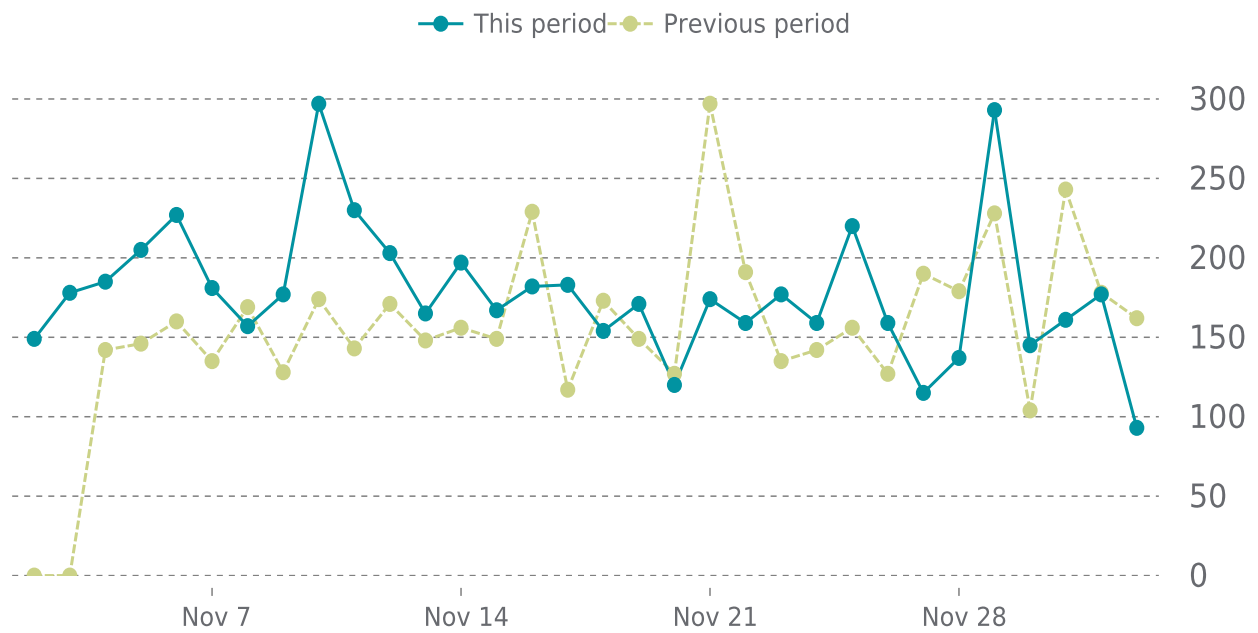

Plugin name	Plugin version	Date
ManageWP - Worker	4.9.14 → 4.9.15	11/04/2022

UPTIME

Up for: **149d 10h**
Overall Uptime: **100.000%**

OVERVIEW

last 24 hours
100%

last 7 days
100%

last 30 days
100%

UPTIME HISTORY

Event	Date	Reason	Duration
UP	07/06/2022	-	149d 10h

✓ ANALYTICS

Traffic up by: **15.1%**

11/01/2022 to 12/03/2022

SESSIONS

SECURITY

Total security checks: **5**

11/01/2022 to 12/03/2022