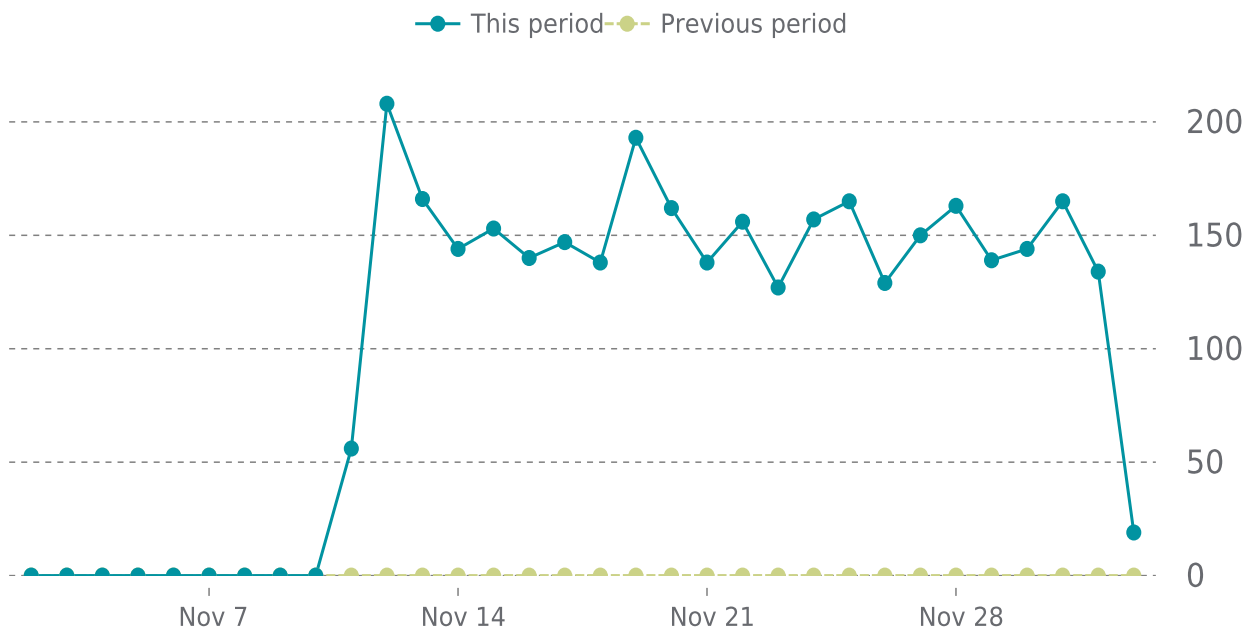

✓ ANALYTICS

Traffic up by: **0%**
11/01/2022 to 12/03/2022

SESSIONS