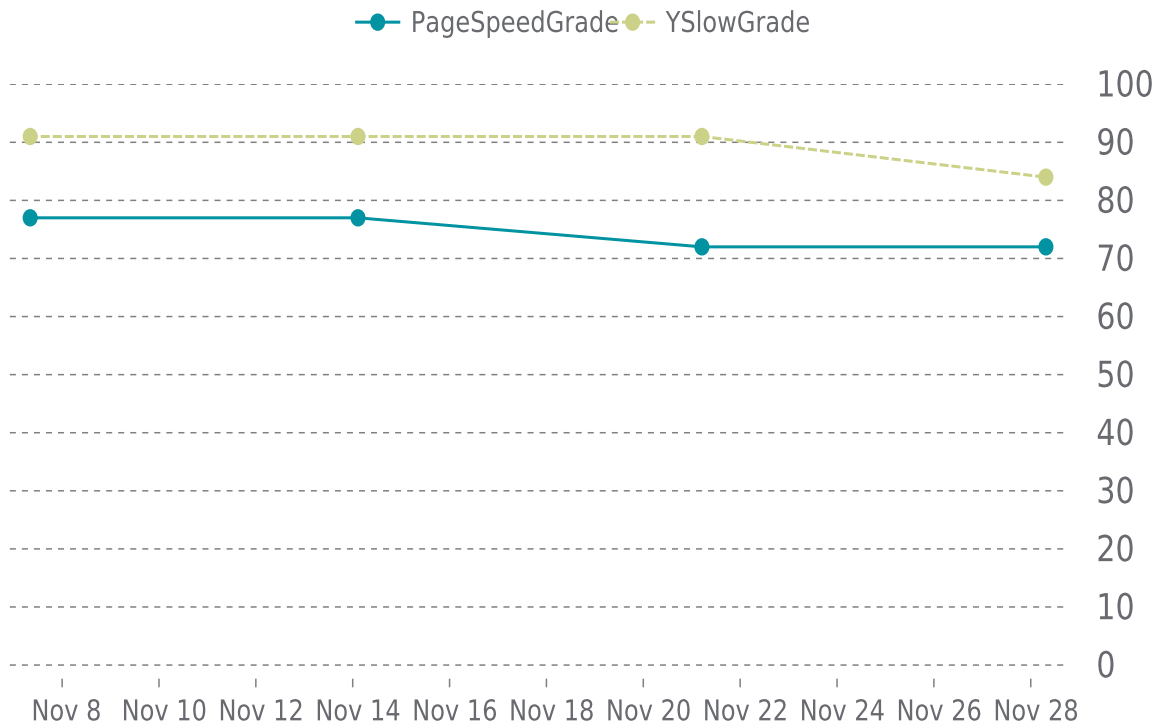

# ✓ PERFORMANCE

Total performance checks: **4**

11/01/2022 to 12/03/2022

## MOST RECENT SCAN

11/28/2022

PageSpeed Grade

**C (72%)**

Previous check: 72%

YSlow Grade

**B (84%)**

Previous check: 91%

## PERFORMANCE OVERVIEW