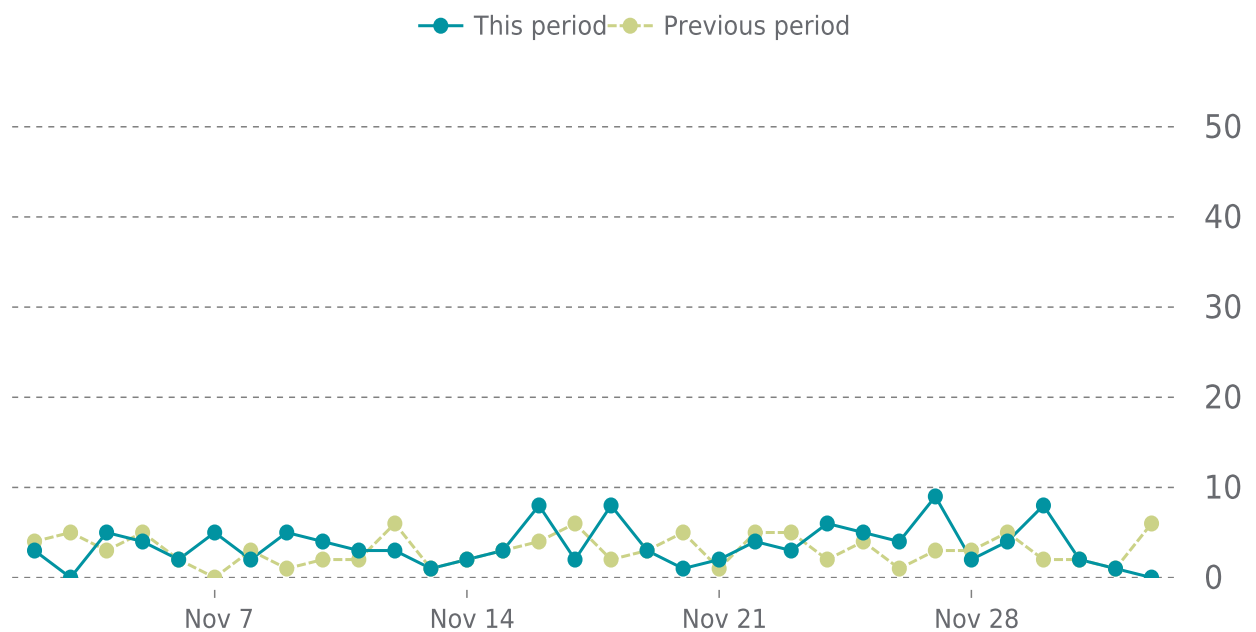

✓ ANALYTICS

Traffic up by: **17%**
11/01/2022 to 12/03/2022

OVERVIEW

Sessions
0.1K
▲ 17%

Pageviews
0.3K
▲ 26%

Session duration
01m:45s
▼ -8%

SESSIONS

Pages Per Sessions: ▲ 7%

Social Media Sessions: ▲ 17.86%

Bounce Rate: ▲ 3%

Organic Searches: ▲ 8.16%

Referrers	Sessions	Pages	Sessions
google	51	/	103
(direct)	31	/about-mds-interior-design/	33
m.facebook.com	23	/get-in-touch/	32
l.instagram.com	7	/residential-projects/	20
design-bread.com	3	/mds-projects/	19

Countries	Sessions
United States	94
India	8
Canada	3
United Kingdom	2
Hong Kong	2