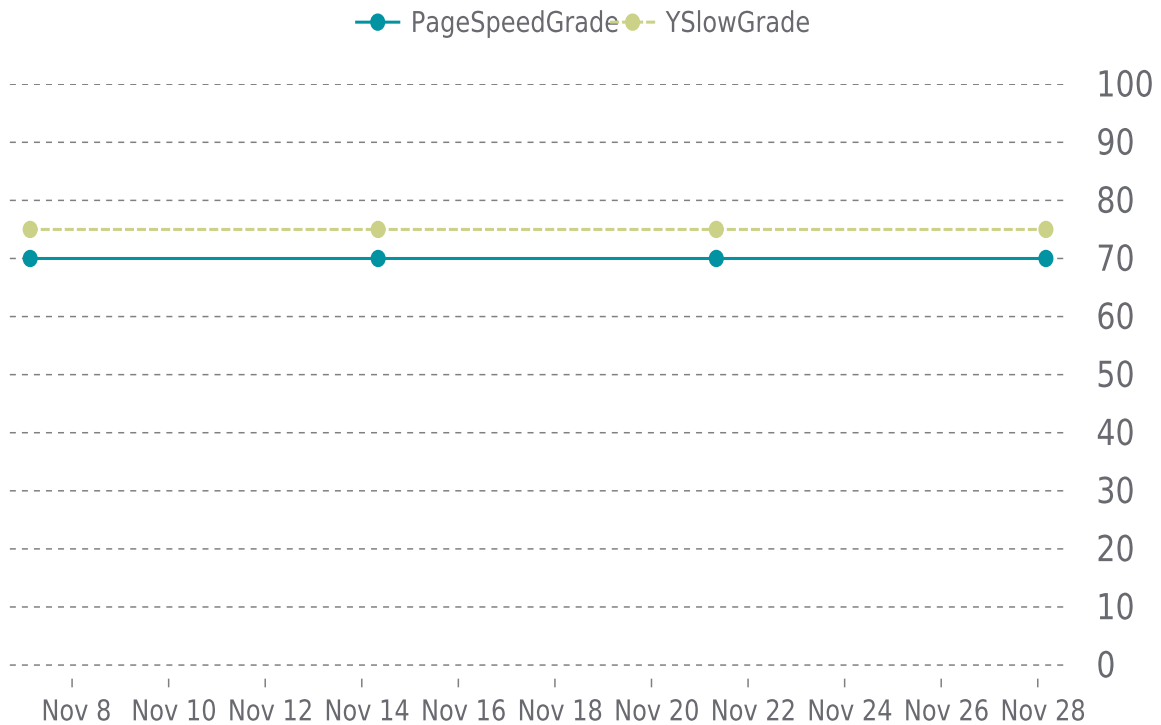

## MOST RECENT SCAN

11/28/2022

PageSpeed Grade

**C (70%)**

Previous check: 70%

YSlow Grade

**C (75%)**

Previous check: 75%

## PERFORMANCE OVERVIEW