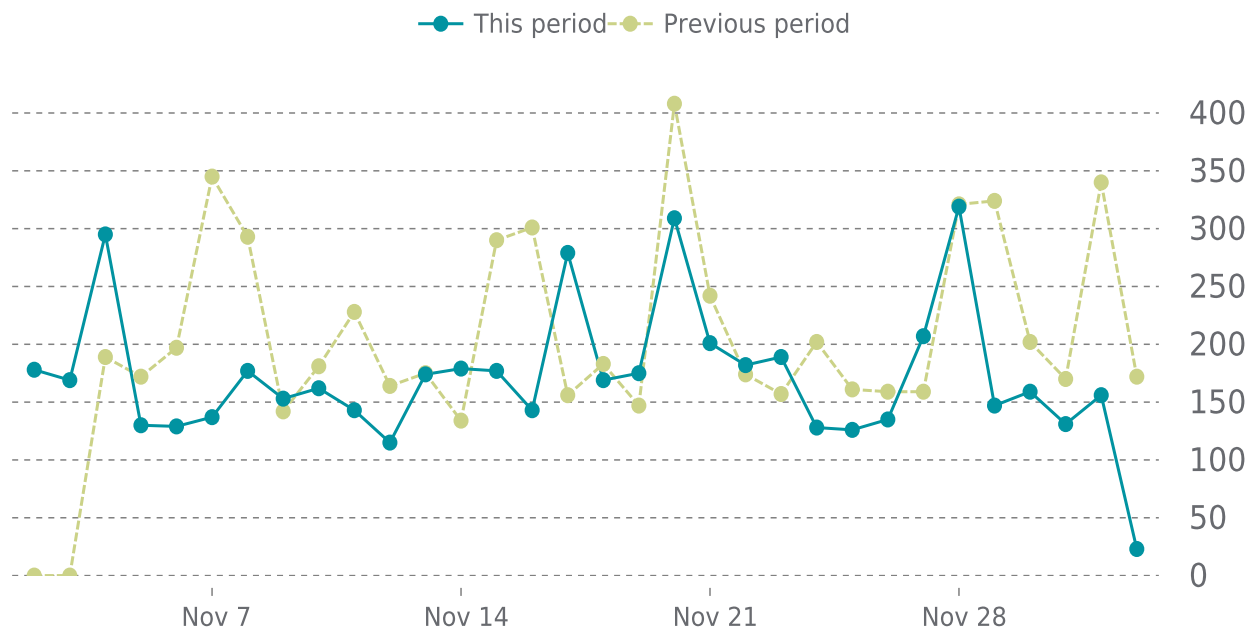

## OVERVIEW

last 24 hours

**100%**

last 7 days

**100%**

last 30 days

**100%**

## UPTIME HISTORY

Event	Date	Reason	Duration
UP	07/08/2021	-	512d 11h

# ✓ ANALYTICS

Traffic down by: **15.3%**

11/01/2022 to 12/03/2022

## SESSIONS