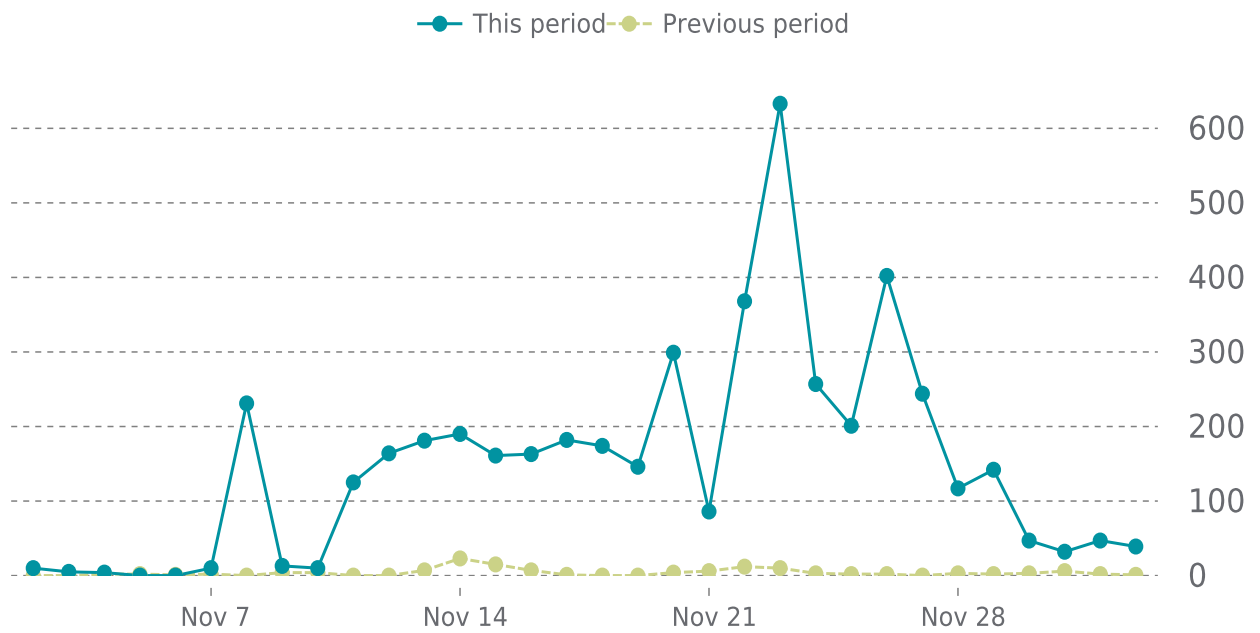

## OVERVIEW

last 24 hours

**100%**

last 7 days

**100%**

last 30 days

**99%**

## UPTIME HISTORY

Event	Date	Reason	Duration
UP	11/25/2022	-	7d 19h
DOWN	11/25/2022	Secure Connection Failed	2m 8s
UP	11/11/2022	-	13d 17h

# ✓ ANALYTICS

Traffic up by: **3676.6%**

11/01/2022 to 12/03/2022

## SESSIONS