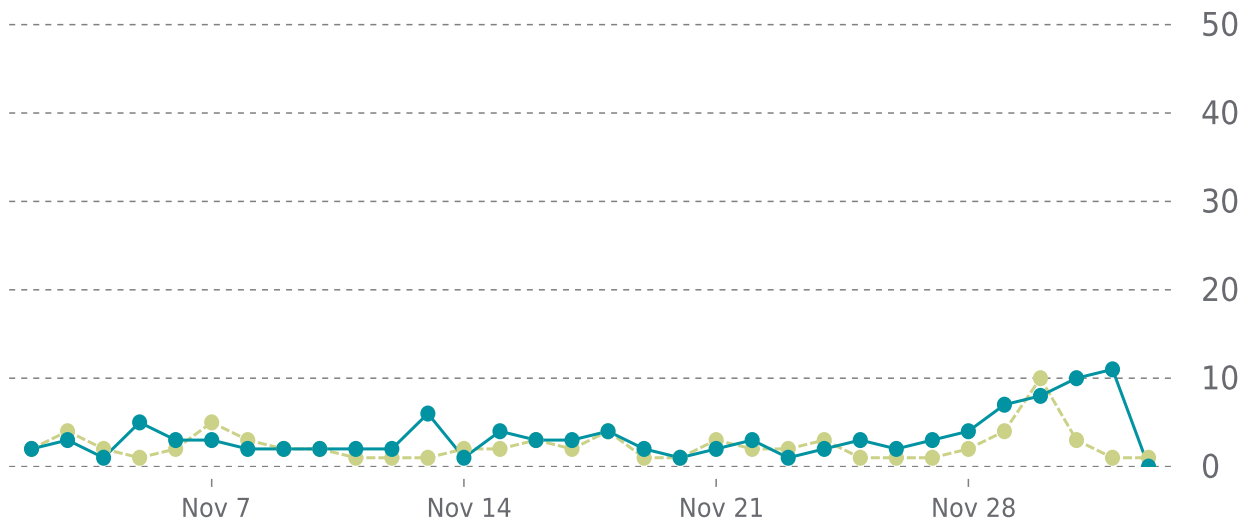

Event	Date	Reason	Duration
UP	12/01/2022	-	23h 41m
DOWN	12/01/2022	Bad Gateway	2m 6s
UP	11/30/2022	-	1d 3h
DOWN	11/30/2022	Bad Gateway	2m 6s
UP	11/30/2022	-	12h 12m
DOWN	11/30/2022	Unable to connect to http://kentmccarty.com/ .	7m 6s
UP	11/29/2022	-	7h 14m
DOWN	11/29/2022	Request URI does not exist.	2m 8s

✓ ANALYTICS

Traffic up by: **45%**
11/01/2022 to 12/03/2022

OVERVIEW

Sessions
0.1K
▲ 45%

Pageviews
0.1K
▲ 39%

Session duration
04s
▼ -13%

SESSIONS

—●— This period —●— Previous period