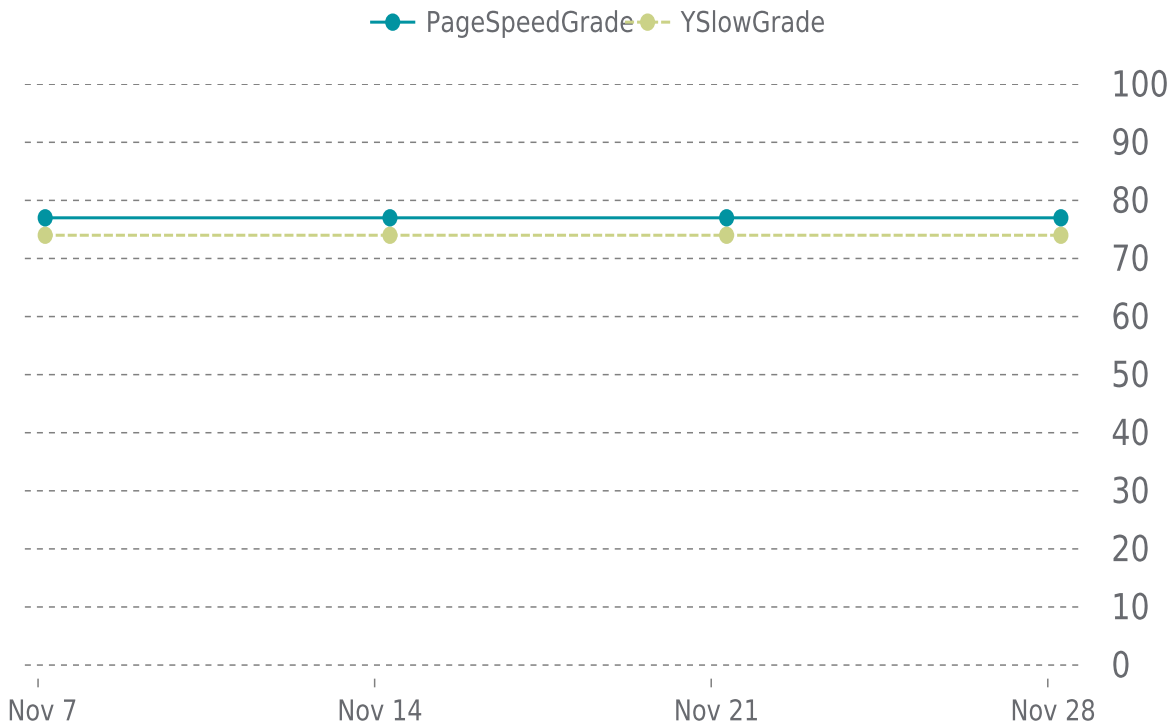

✓ PERFORMANCE

Total performance checks: **4**

11/01/2022 to 12/03/2022

MOST RECENT SCAN

11/28/2022

PageSpeed Grade

C (77%)

Previous check: 77%

YSlow Grade

C (74%)

Previous check: 74%

PERFORMANCE OVERVIEW

PERFORMANCE HISTORY

Date	Load time	PageSpeed	YSlow
11/28/2022 06:33	5.06 s	C (77%)	C (74%)
11/21/2022 07:41	2.31 s	C (77%)	C (74%)
11/14/2022 07:39	2.89 s	C (77%)	C (74%)
11/07/2022 03:33	2.78 s	C (77%)	C (74%)