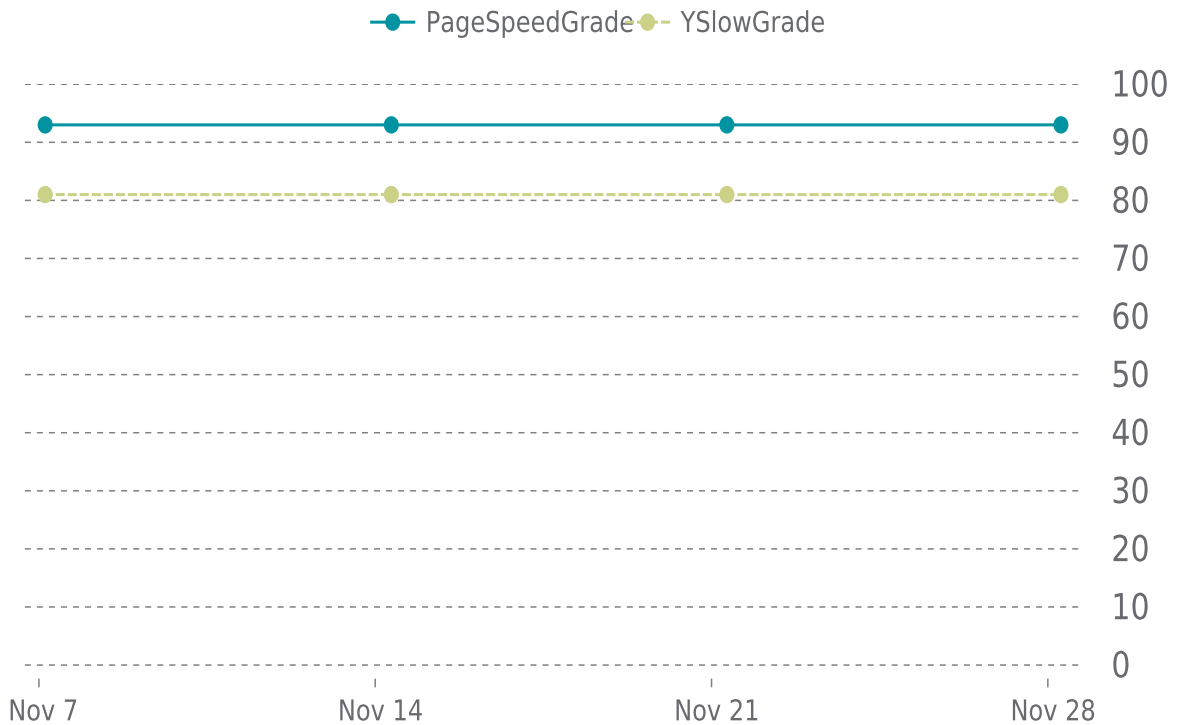

✓ PERFORMANCE

Total performance checks: **4**

11/01/2022 to 12/03/2022

MOST RECENT SCAN

11/28/2022

PageSpeed Grade

A (93%)

Previous check: 93%

YSlow Grade

B (81%)

Previous check: 81%

PERFORMANCE OVERVIEW

PERFORMANCE HISTORY

Date	Load time	PageSpeed	YSlow
11/28/2022 06:32	1.51 s	A (93%)	B (81%)
11/21/2022 07:39	1.12 s	A (93%)	B (81%)
11/14/2022 08:02	1.47 s	A (93%)	B (81%)
11/07/2022 03:07	1.31 s	A (93%)	B (81%)