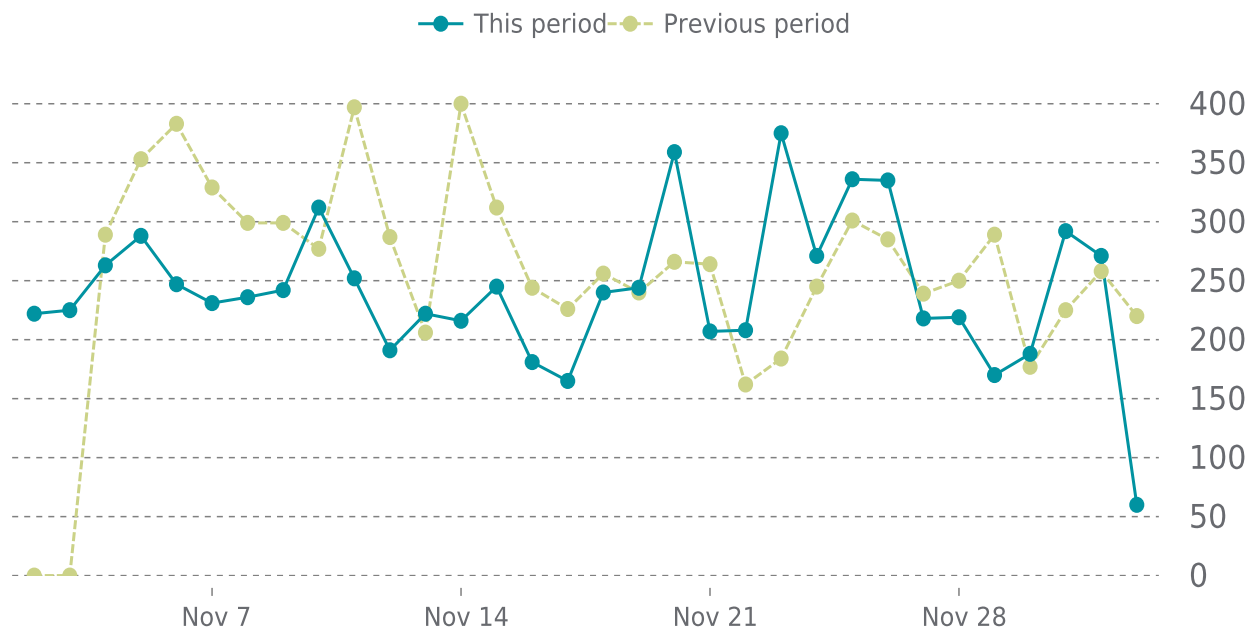

99%

UPTIME HISTORY

Event	Date	Reason	Duration
UP	11/14/2022	-	18d 1h
DOWN	11/14/2022	Bad Gateway	2m 15s

✓ ANALYTICS

Traffic down by: **5.3%**

11/01/2022 to 12/03/2022

SESSIONS

SECURITY