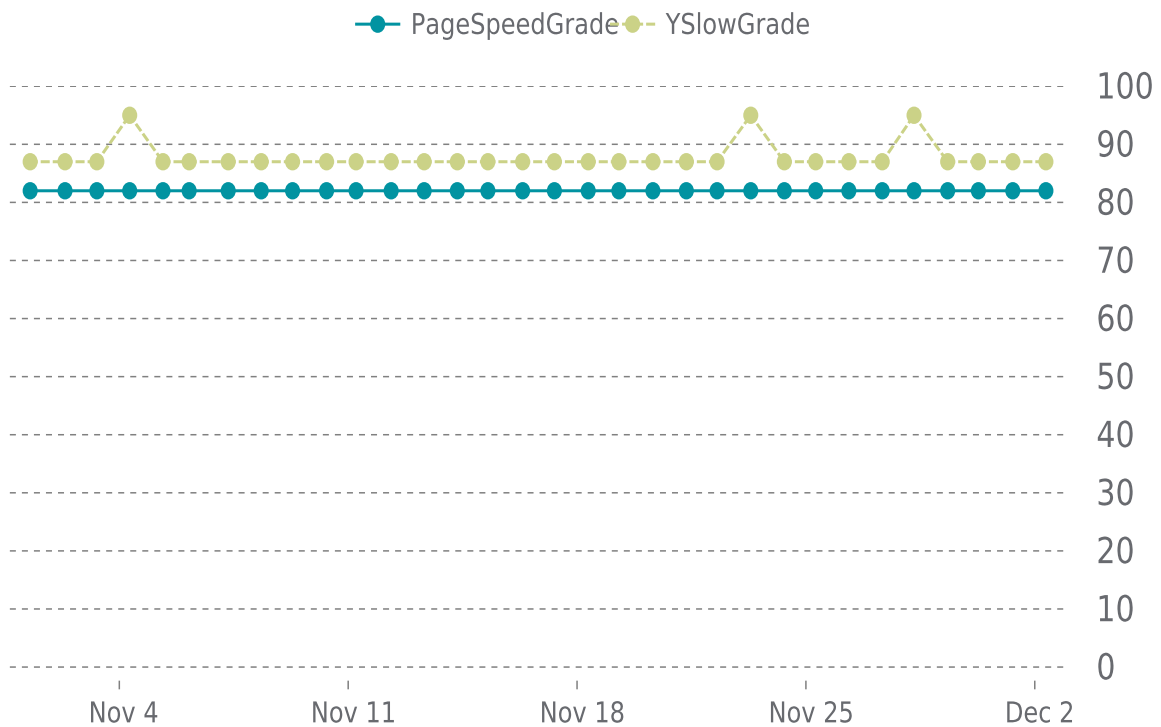

✓ PERFORMANCE

Total performance checks: **32**

11/01/2022 to 12/03/2022

MOST RECENT SCAN

12/02/2022

PageSpeed Grade

B (82%)

Previous check: 82%

YSlow Grade

B (87%)

Previous check: 87%

PERFORMANCE OVERVIEW