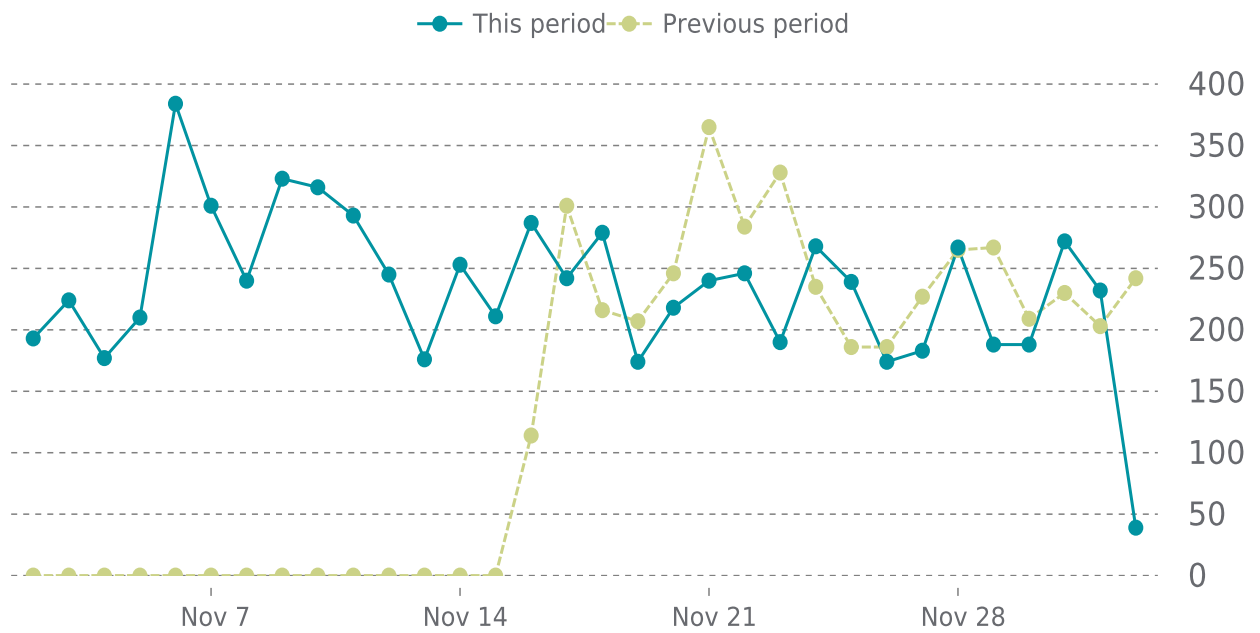

## OVERVIEW

last 24 hours

**100%**

last 7 days

**100%**

last 30 days

**100%**

## UPTIME HISTORY

Event	Date	Reason	Duration
UP	10/13/2022	-	50d 10h

# ✓ ANALYTICS

Traffic up by: **73.3%**

11/01/2022 to 12/03/2022

## SESSIONS