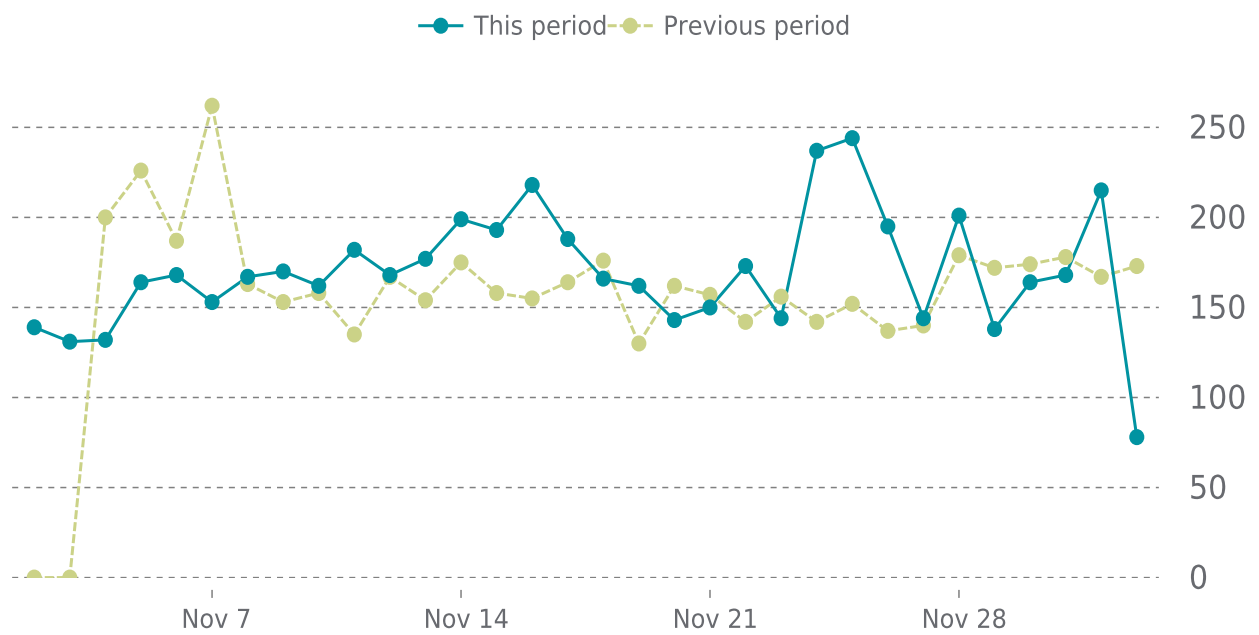

100%

UPTIME HISTORY

| Event | Date | Reason | Duration |
|-------|------------|--------|----------|
| UP | 09/07/2022 | - | 86d 13h |

✓ ANALYTICS

Traffic up by: **8.8%**

11/01/2022 to 12/03/2022

SESSIONS

 **SECURITY**Total security checks: **33**

11/01/2022 to 12/03/2022

MOST RECENT SCAN

12/02/2022

Status: **Clean**Malware: **Clean**Web Trust: **Clean**Vulnerabilities: **0****SECURITY SCAN HISTORY (1/3)**

| Date | Malware | Vulnerabilities | Web Trust |
|------------------|---------|-----------------|-----------|
| 12/02/2022 11:26 | Clean | Clean | Clean |
| 12/02/2022 1:45 | Clean | Detected | Clean |
| 12/01/2022 8:02 | Clean | Detected | Clean |
| 11/30/2022 5:15 | Clean | Detected | Clean |
| 11/29/2022 2:46 | Clean | Detected | Clean |
| 11/28/2022 0:45 | Clean | Detected | Clean |
| 11/27/2022 7:45 | Clean | Detected | Clean |
| 11/26/2022 5:00 | Clean | Detected | Clean |
| 11/25/2022 5:46 | Clean | Detected | Clean |