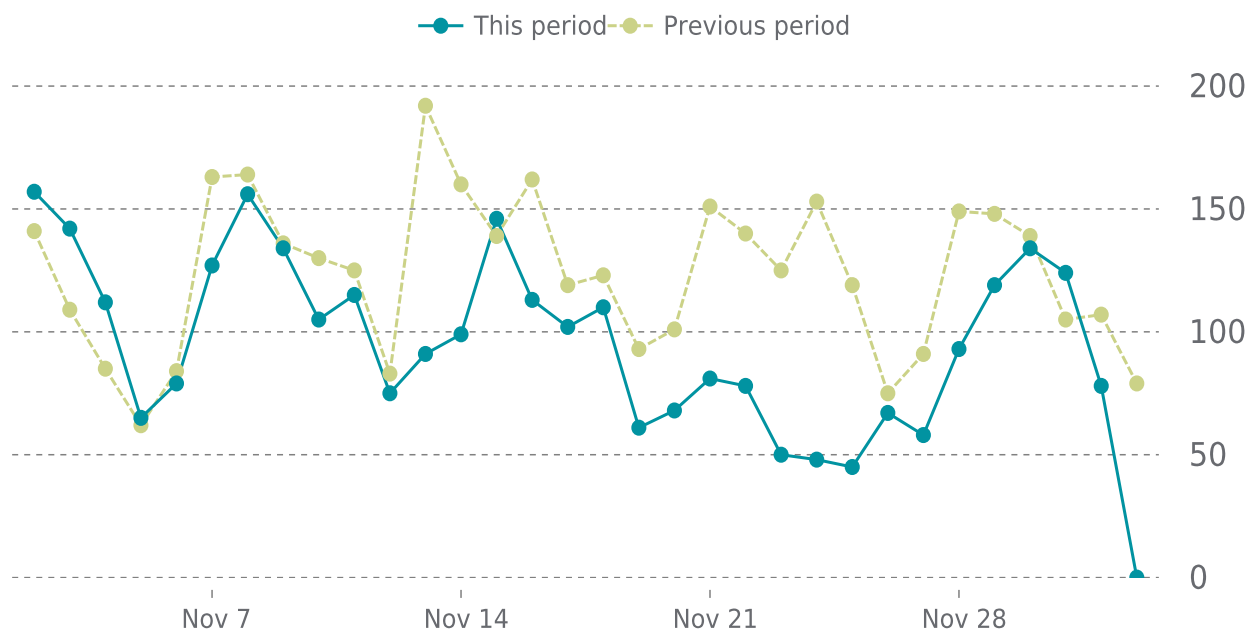

✓ ANALYTICS

Traffic down by: **17%**
11/01/2022 to 12/03/2022

OVERVIEW

Sessions
3.3K
▼ -17%

Pageviews
8.5K
▼ -15%

Session duration
02m:02s
▲ 8%

SESSIONS

Pages Per Sessions: ▲ 2%

Social Media Sessions: ▼ -59.80%

Bounce Rate: ▼ -6%

Organic Searches: ▼ -19.95%

Referrers	Sessions
wmcarey.edu	1456
google	906
(direct)	797
facebook.com	61
bing	32

Keywords	Sessions
nursing program	206
nursing school	60
rn to bsn	3

Pages	Sessions
/degrees-and-programs/	1371
/carey-school-of-nursing/	1242
/degrees/pre-licensure-bsn/	746
/degrees/nursing-lpn -ad...	687
/	666

Countries	Sessions
United States	3185
India	17
Nigeria	16
Philippines	14
Canada	13