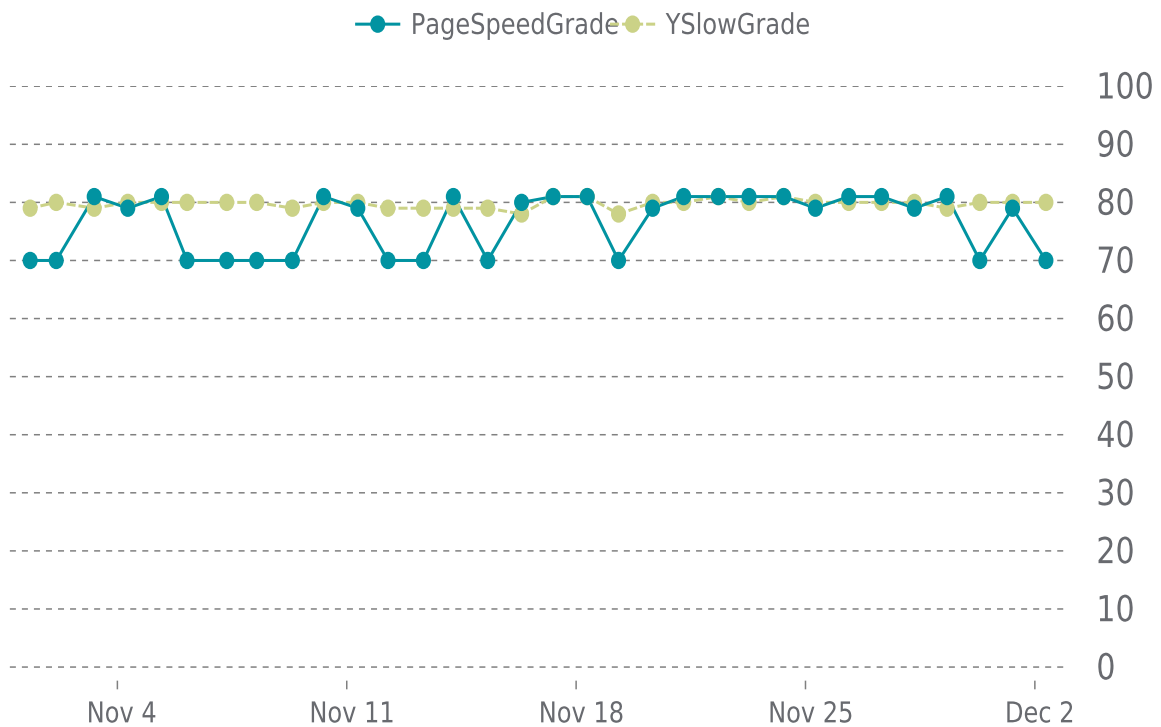

✓ PERFORMANCE

Total performance checks: **32**

11/01/2022 to 12/03/2022

MOST RECENT SCAN

12/02/2022

PageSpeed Grade

C (70%)

Previous check: 79%

YSlow Grade

B (80%)

Previous check: 80%

PERFORMANCE OVERVIEW