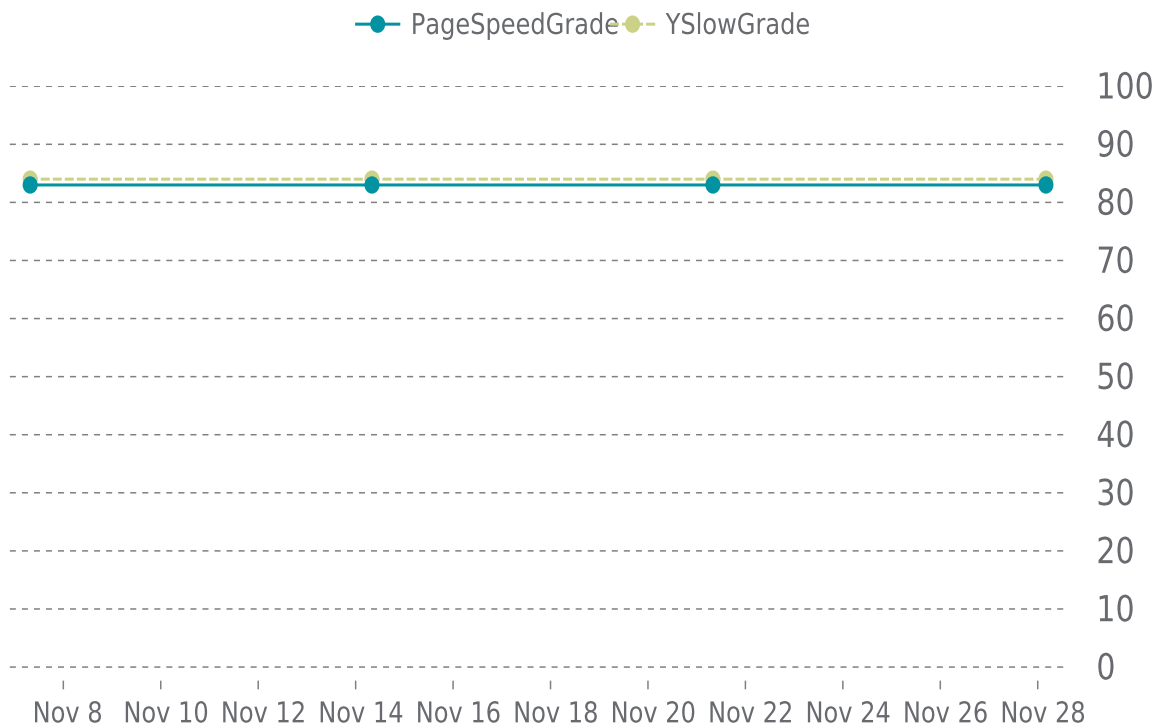

✓ PERFORMANCE

Total performance checks: **4**

11/01/2022 to 12/03/2022

MOST RECENT SCAN

11/28/2022

PageSpeed Grade

B (83%)

Previous check: 83%

YSlow Grade

B (84%)

Previous check: 84%

PERFORMANCE OVERVIEW

PERFORMANCE HISTORY

| Date | Load time | PageSpeed | YSlow |
|------------------|-----------|-----------|---------|
| 11/28/2022 04:02 | 0.86 s | B (83%) | B (84%) |
| 11/21/2022 08:00 | 1.10 s | B (83%) | B (84%) |
| 11/14/2022 08:02 | 1.04 s | B (83%) | B (84%) |
| 11/07/2022 07:40 | 0.89 s | B (83%) | B (84%) |