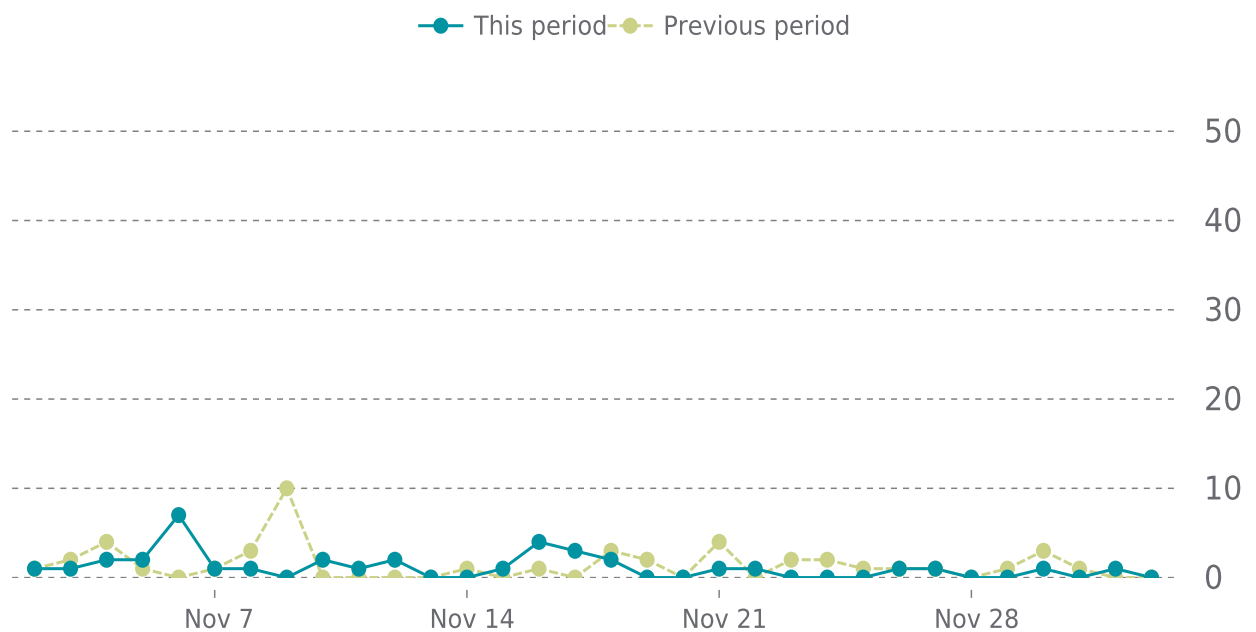

✓ ANALYTICS

Traffic down by: **9%**
11/01/2022 to 12/03/2022

OVERVIEW

Sessions
41
▼ -9%

Pageviews
49
▼ -22%

Session duration
03s
▼ -78%

SESSIONS

Pages Per Sessions: ▼ -14%