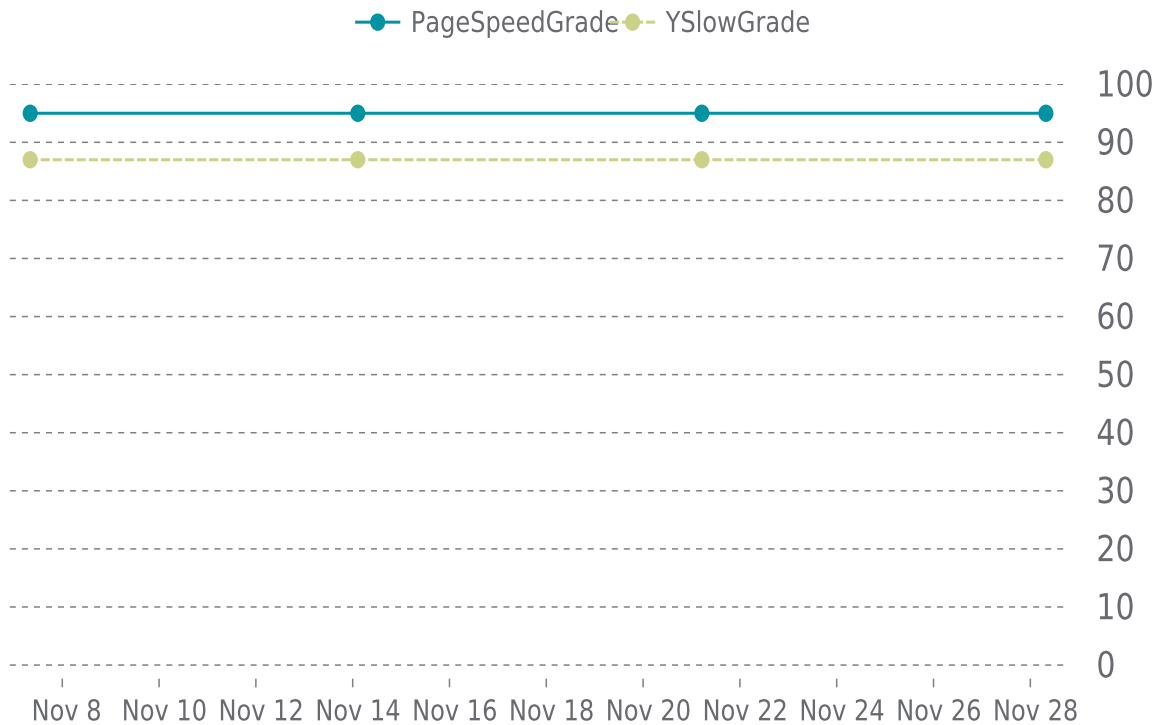

✓ PERFORMANCE

Total performance checks: **4**

11/01/2022 to 11/30/2022

MOST RECENT SCAN

11/28/2022

PageSpeed Grade

A (95%)

Previous check: 95%

YSlow Grade

B (87%)

Previous check: 87%

PERFORMANCE OVERVIEW

PERFORMANCE HISTORY

Date	Load time	PageSpeed	YSlow
11/28/2022 07:44	0.78 s	A (95%)	B (87%)
11/21/2022 05:08	0.93 s	A (95%)	B (87%)
11/14/2022 02:32	0.74 s	A (95%)	B (87%)
11/07/2022 08:05	0.91 s	A (95%)	B (87%)