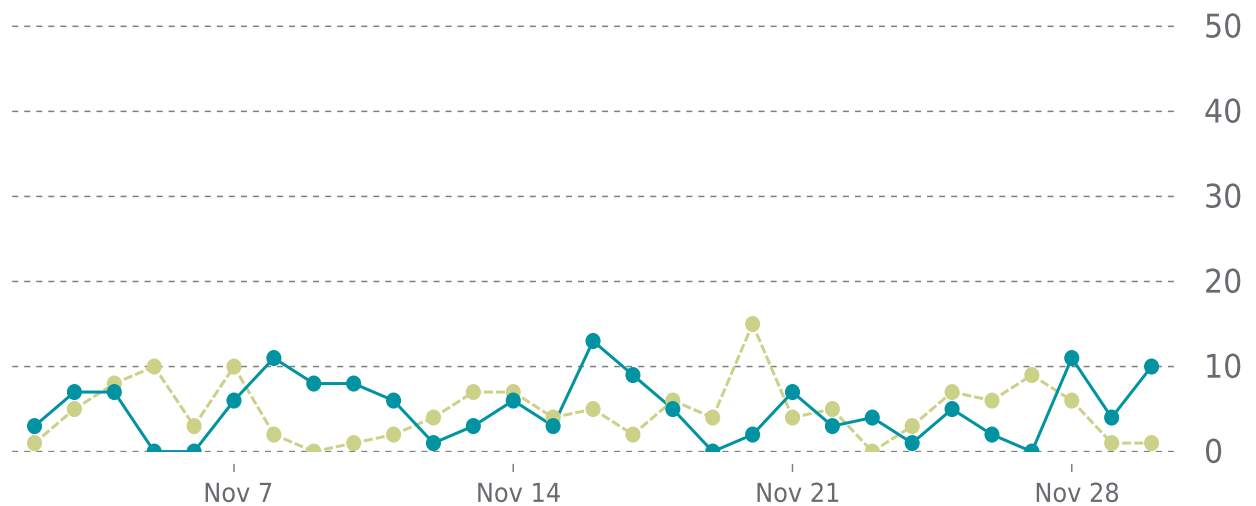

100%

UPTIME HISTORY

Event	Date	Reason	Duration
UP	06/03/2022	-	180d 8h

✓ ANALYTICS

Traffic up by: **13%**
11/01/2022 to 11/30/2022

OVERVIEW

Sessions
0.1K
▲ 13%

Pageviews
0.2K
▲ 4%

Session duration
01m:21s
▲ 8%

SESSIONS

—●— This period —●— Previous period

Pages Per Sessions: ▼ -7%

Social Media Sessions: ▲ 100.00%

Bounce Rate: ▲ 1%

Organic Searches: ▲ 13.54%

Referrers	Sessions	Pages	Sessions
google	92	/	166
(direct)	38	/connect/	71
bing	11	/brothers-logistics/	38
baidu	4	/thank-you-for- contacting...	4
design-bread.com	3	/marshall-lawrence-bio/	2
Countries			
Countries	Sessions		
United States	94		
India	21		
China	7		
Philippines	4		
Singapore	3		